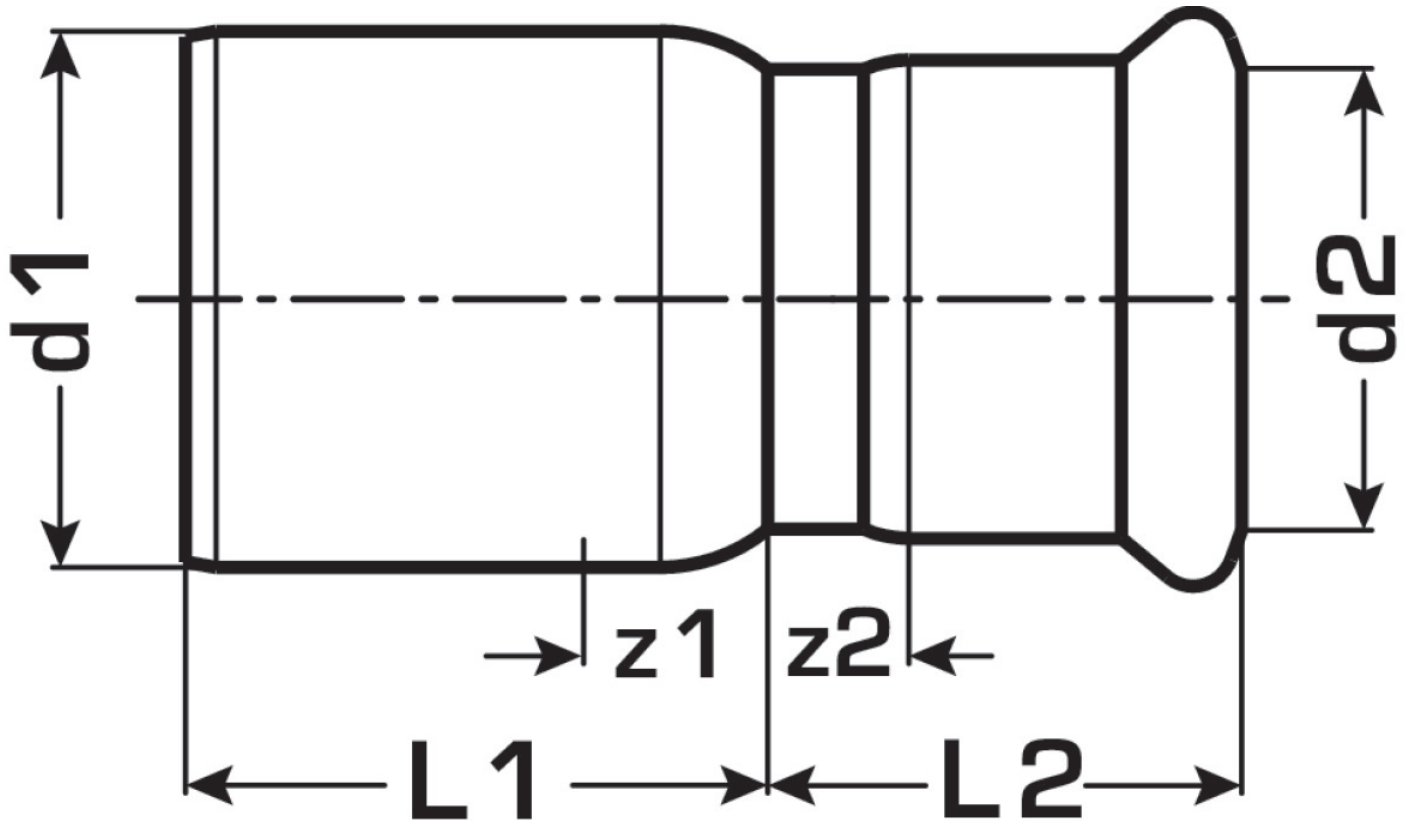

Art. No	label	d1 mm	d2 mm	L1 mm	L2 mm	z1 mm	z2 mm
53601GF0	42/35	42	35	34	42	8	12