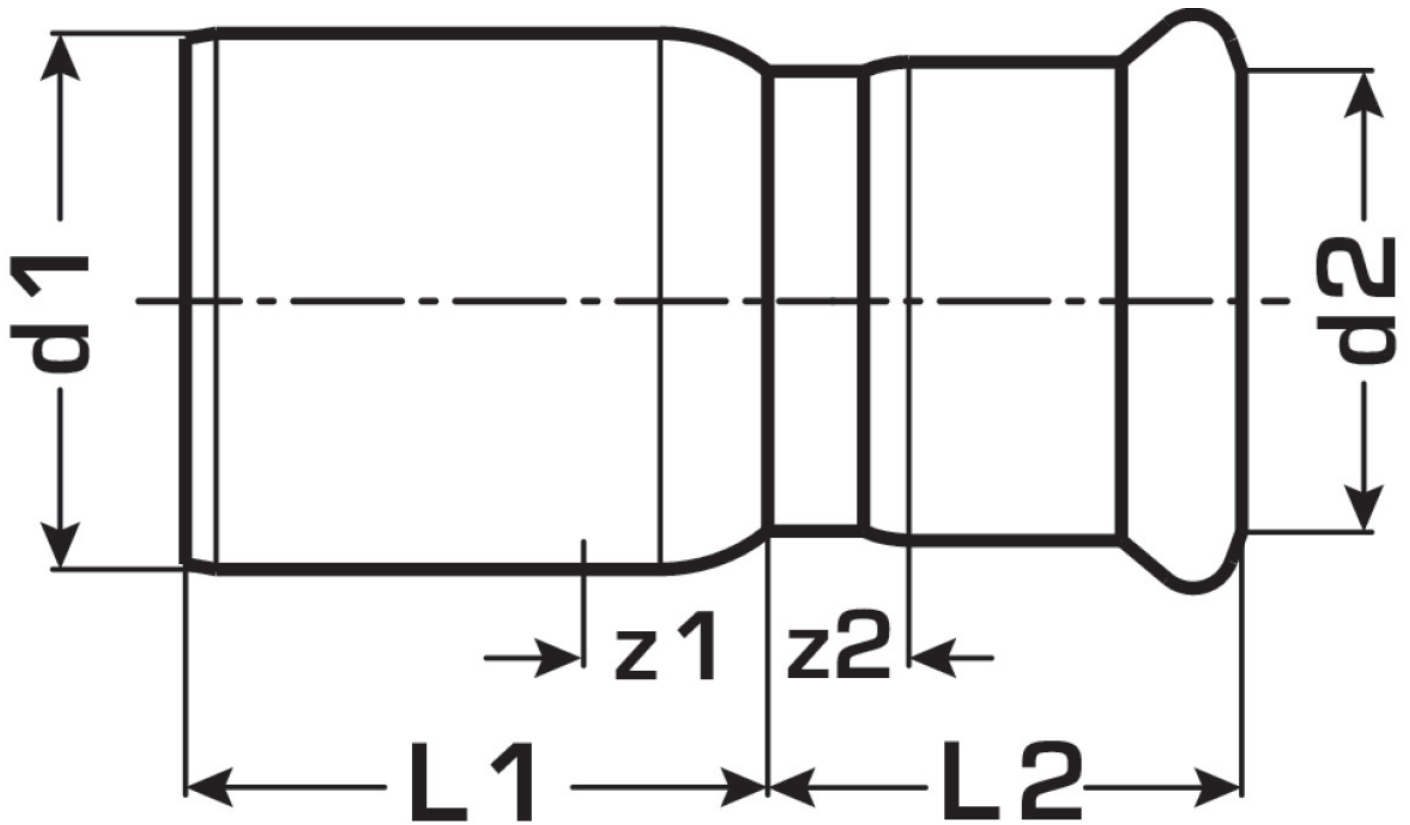

STEEL FIX EDELSTAHL

NP411 Stainless steel press-red.socket
male/female 54/28

53601HE0

Areas of application

Press-fit reducing nipple, f/m, straight, made of stainless steel 1.4404, incl. EPDM sealing components, d15-54 "leak before pressed"

Press contour: M

Approvals:

Specifications

Article information

| | |
|---------------|-----------------|
| port 1 | Pressmuffe |
| port 2 | Zapfen/Rohrende |
| execution | 1-teilig |
| design | gerade |
| press contour | M |

Product information

| | |
|---------------------|--|
| VPE1 | 4 SA1 |
| VPE2 | 16 KT1 |
| VPE3 | 400 DDP |
| weight | 0,197 KGM |
| text | Stainless steel press-red.socket male/female |
| INTRNR | 73072980 |
| main material group | STEELFIX |
| material group | EDELSTAHL pressfittings |
| code | NP411 |

| Art. No | label | d1 mm | d2 mm | L1 mm | L2 mm | z1 mm | z2 mm |
|----------|-------|-------|-------|-------|-------|-------|-------|
| 53601HE0 | 54/28 | 54 | 28 | 34 | 62 | 11 | 27 |