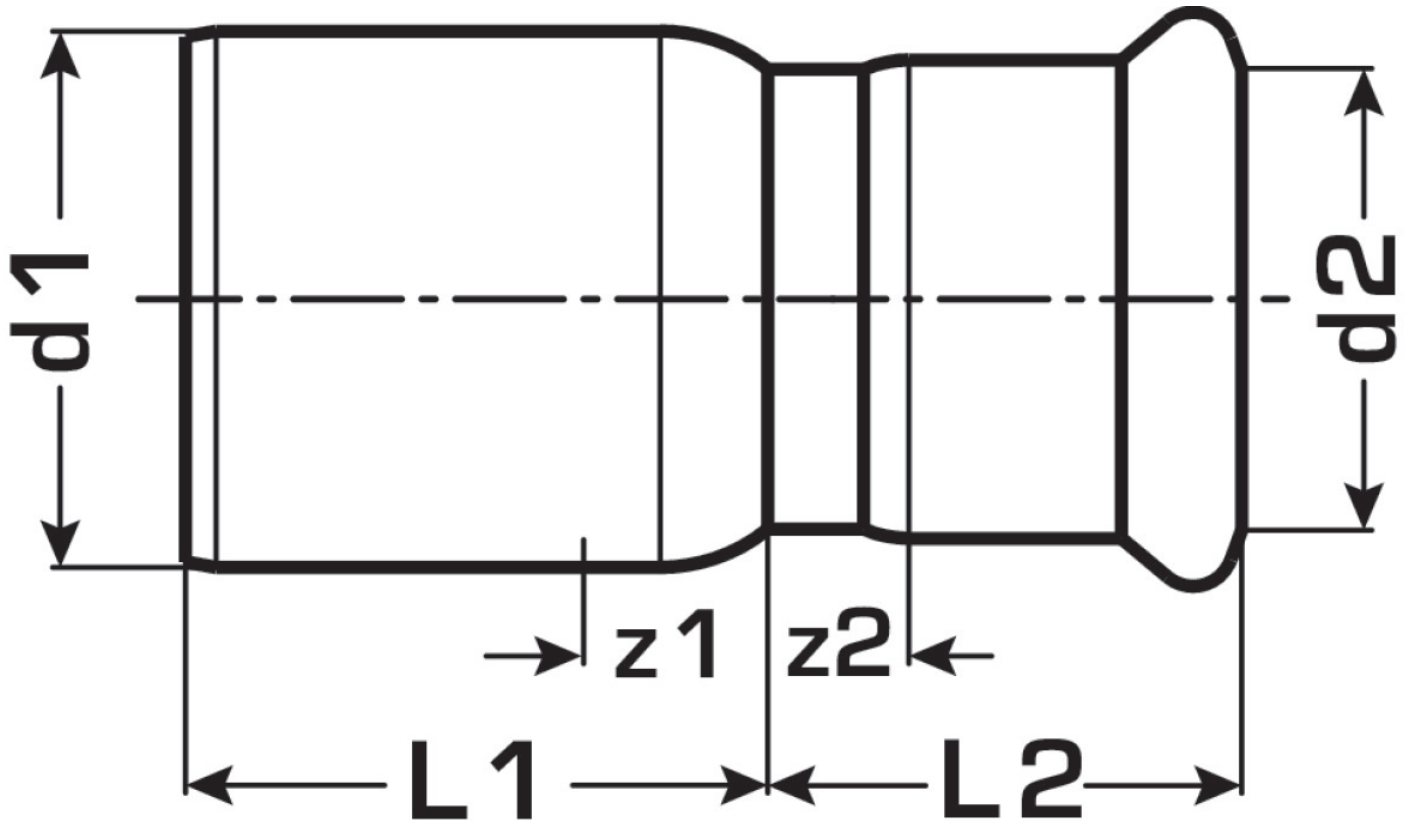

STEEL FIX EDELSTAHL

NP411 Stainless steel press-red.socket
male/female 54/35

53601HF0

Areas of application

Press-fit reducing nipple, f/m, straight, made of stainless steel 1.4404, incl. EPDM sealing components, d15-54 "leak before pressed"

Press contour: M

Approvals:

Specifications

Article information

port 1	Pressmuffe
port 2	Zapfen/Rohrende
execution	1-teilig
design	gerade
press contour	M

Product information

VPE1	4 SA1
VPE2	16 KT1
VPE3	400 DDP
weight	0,242 KGM
text	Stainless steel press-red.socket male/female
INTRNR	73072980
main material group	STEELFIX
material group	EDELSTAHL pressfittings
code	NP411

Art. No	label	d1 mm	d2 mm	L1 mm	L2 mm	z1 mm	z2 mm
53601HF0	54/35	54	35	34	60	8	25