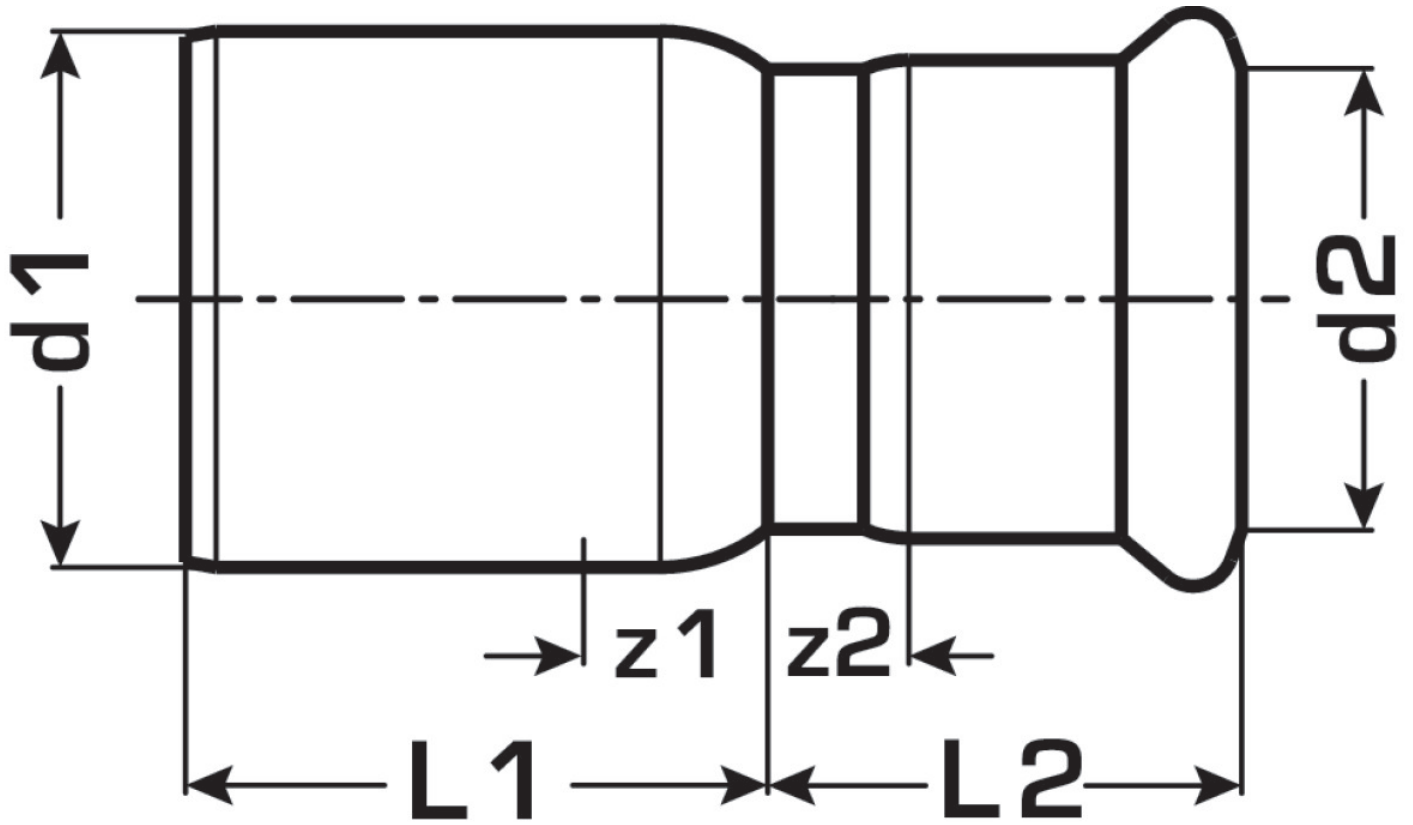

STEEL FIX EDELSTAHL

NP411 Stainless steel press-red.socket
male/female 108/76

53601LJ0

Areas of application

Press-fit reducing nipple, f/m, straight, made of stainless steel 1.4404, incl. EPDM sealing components, d15-54 "leak before pressed"

Press contour: M

Approvals:

Specifications

Article information

port 1	Pressmuffe
port 2	Zapfen/Rohrende
execution	1-teilig
design	gerade
press contour	M

Product information

VPE1	1 SA1
weight	1,02 KGM
text	Stainless steel press-red.socket male/female
INTRNR	73072980
main material group	STEELFIX
material group	EDELSTAHL pressfittings
code	NP411

Art. No	label	d1 mm	d2 mm	L1 mm	L2 mm	z1 mm	z2 mm
53601LJ0	108/76	108	76	69	127	14	50