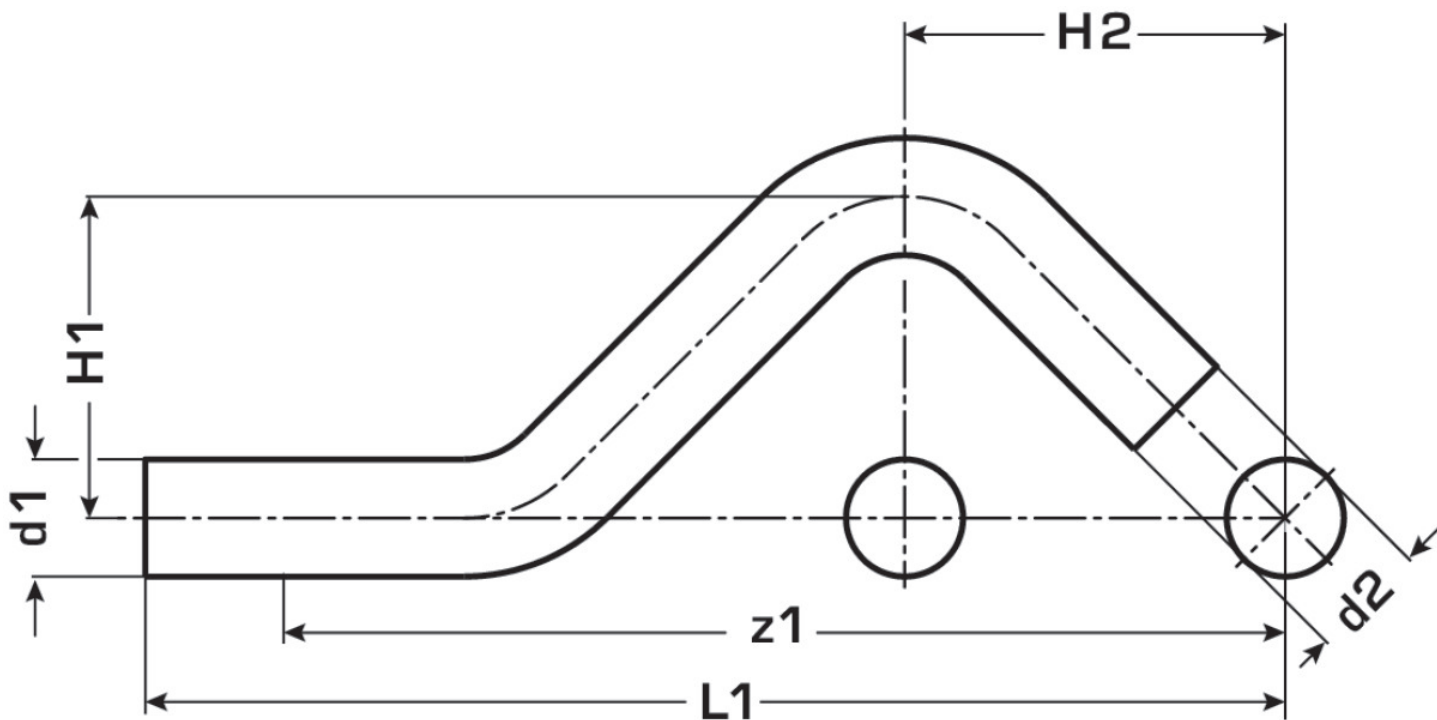

STEEL FIX EDELSTAHL

NP427 Stainless steel curved pipe male/male 15

53623BB0

Areas of application

Curved pipe for parallel lines m/m made of stainless steel 1.4404

Approvals:

Specifications

Product information	
VPE1	10 SA1
VPE2	70 KT1
VPE3	1750 DDP
weight	0,091 KGM
text	Stainless steel curved pipe male/male
INTRNR	73072980
main material group	STEELFIX
material group	EDELSTAHL pressfittings
code	NP427

Art. No	label	d1 mm	d2 mm	L1 mm	z1 mm
53623BB0	15	15	15	158	138