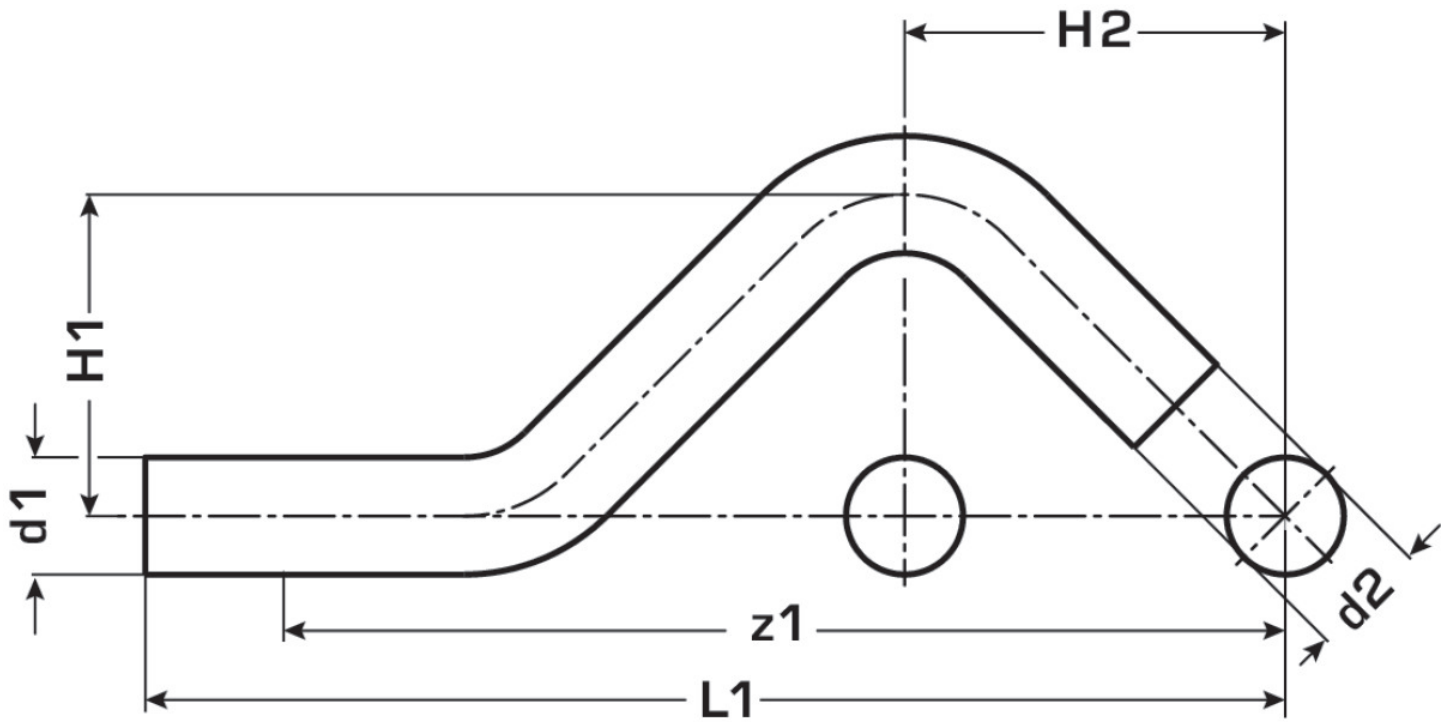

## Areas of application

Curved pipe for parallel lines m/m made of stainless steel 1.4404

# Specifications

Product information	
VPE1	10 SA1
VPE2	60 KT1
VPE3	1500 DDP
weight	0,112 KGM
text	Stainless steel curved pipe male/male
INTRNR	73072980
main material group	STEELFIX
material group	EDELSTAHL pressfittings
code	NP427

Art. No	label	d1 mm	d2 mm	L1 mm	z1 mm
53623CC0	18	18	18	165	145