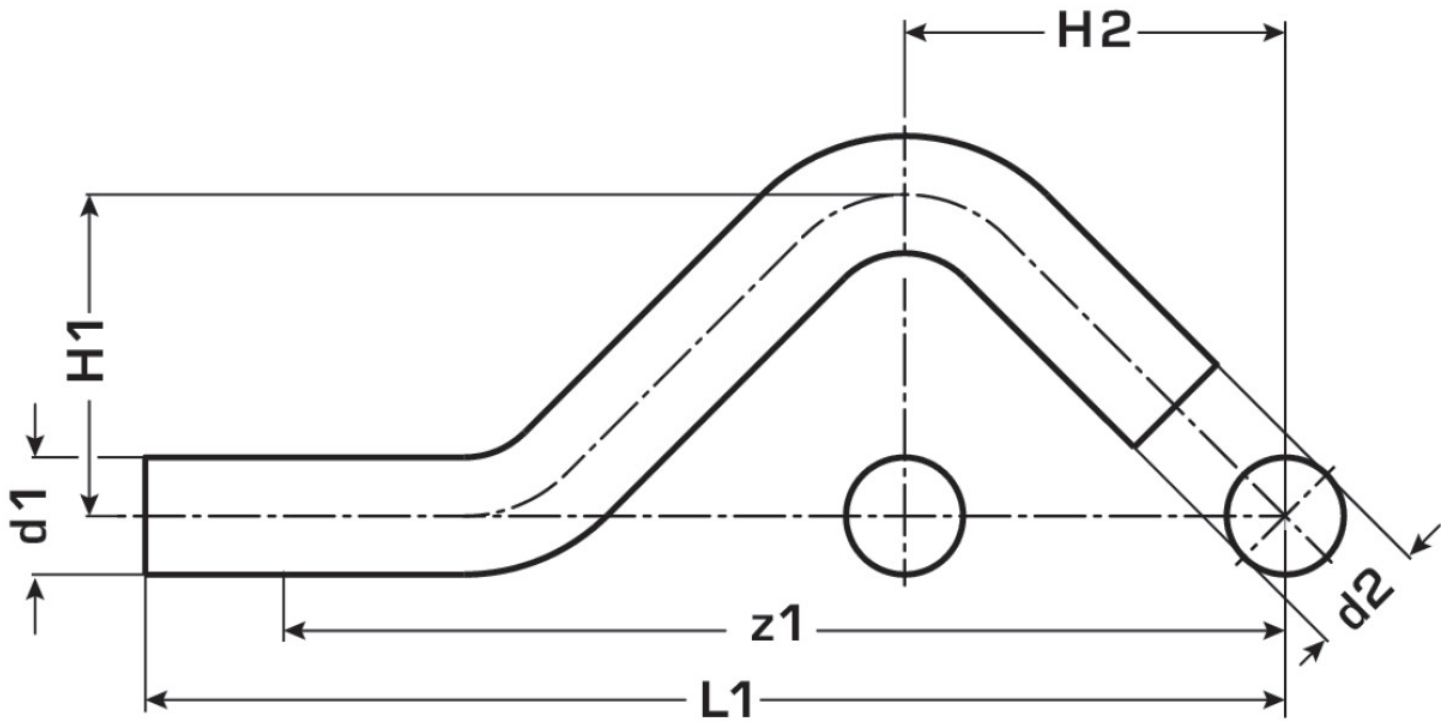

STEEL FIX EDELSTAHL

NP427 Stainless steel curved pipe male/male 22

53623DD0

Areas of application

Curved pipe for parallel lines m/m made of stainless steel 1.4404

Approvals:

Specifications

Product information	
VPE1	10 SA1
VPE2	40 KT1
VPE3	1000 DDP
weight	0,142 KGM
text	Stainless steel curved pipe male/male
INTRNR	73072980
main material group	STEELFIX
material group	EDELSTAHL pressfittings
code	NP427

Art. No	label	d1 mm	d2 mm	L1 mm	z1 mm
53623DD0	22	22	22	178	157