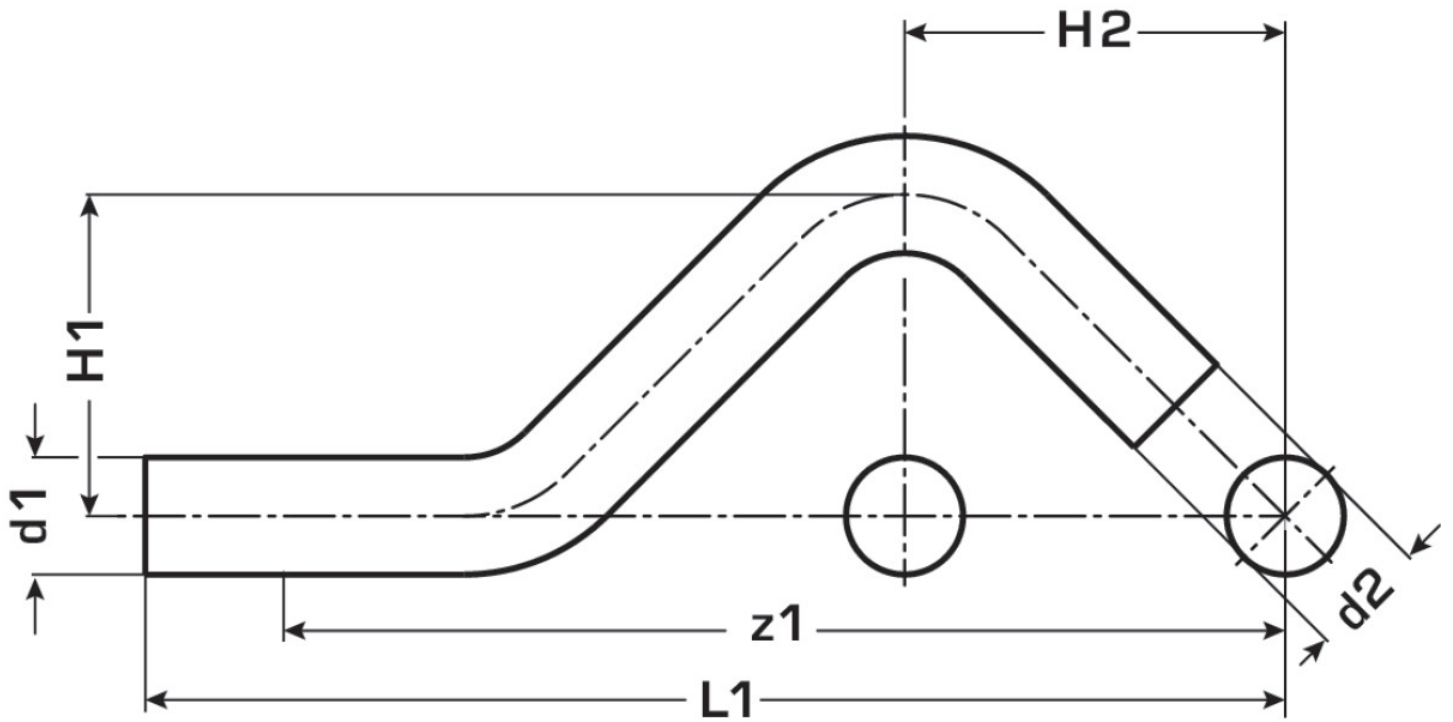

# STEEL FIX EDELSTAHL

NP427 Stainless steel curved pipe male/male 28

53623EE0

Areas of application

Curved pipe for parallel lines m/m made of stainless steel 1.4404

Approvals:

# Specifications

Product information	
VPE1	5 SA1
VPE2	20 KT1
VPE3	500 DDP
weight	0,217 KGM
text	Stainless steel curved pipe male/male
INTRNR	73072980
main material group	STEELFIX
material group	EDELSTAHL pressfittings
code	NP427

Art. No	label	d1 mm	d2 mm	L1 mm	z1 mm
53623EE0	28	28	28	210	187