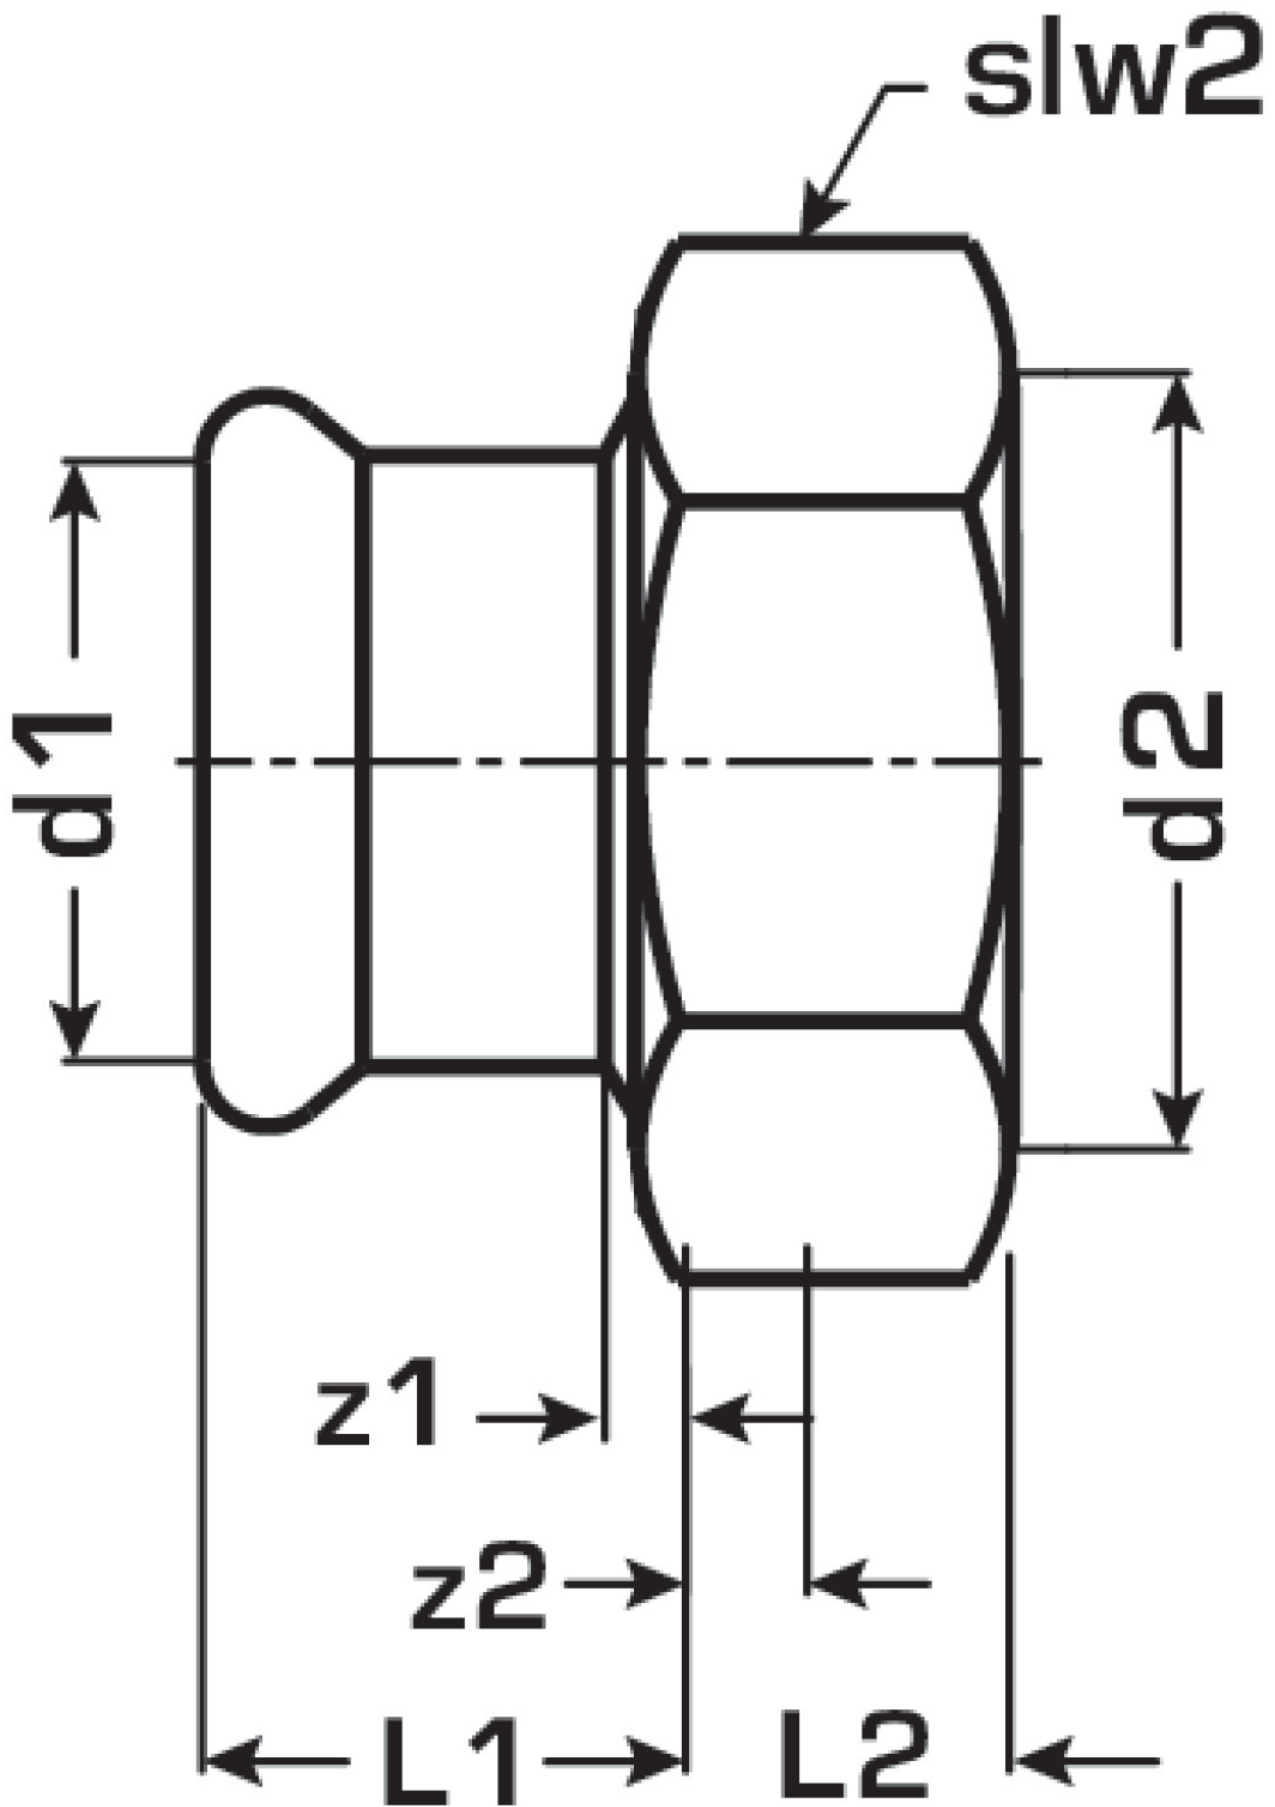

STEEL FIX EDELSTAHL

NP455 Stainless steel press-screw connection
female 15x3/4"

53703B04

Areas of application

Press-fit adaptor screw connection to fittings with female thread, made of stainless steel 1.4404, incl. EPDM sealing components, d15-54 "leak before pressed"

Press contour: M

Approvals:

Specifications

Article information

port 1	Pressmuffe
port 2	Innengewinde zylindrisch BSPT-Rp (ISO 7-1 / EN 10226-1)
execution	1-teilig
design	gerade
press contour	M

Product information

VPE1	10 SA1
VPE2	120 KT1
VPE3	3000 DDP
weight	0,086 KGM
text	Stainless steel press-screw connection female
INTRNR	73072980
main material group	STEELFIX
material group	EDELSTAHL pressfittings
code	NP455

Art. No	label	d2	d1 mm	L1 mm	L2 mm	z1 mm	z2 mm	slw2 mm
53703B04	15x3/4"	3/4 Zoll (20)	15	29	8	9	2	30

KE KELIT GmbH

A 4020 Linz, Ignaz-Mayer-Straße 17, Austria, Europe

PHONE +43 (0) 50 779 **E-MAIL** office@kekelit.com