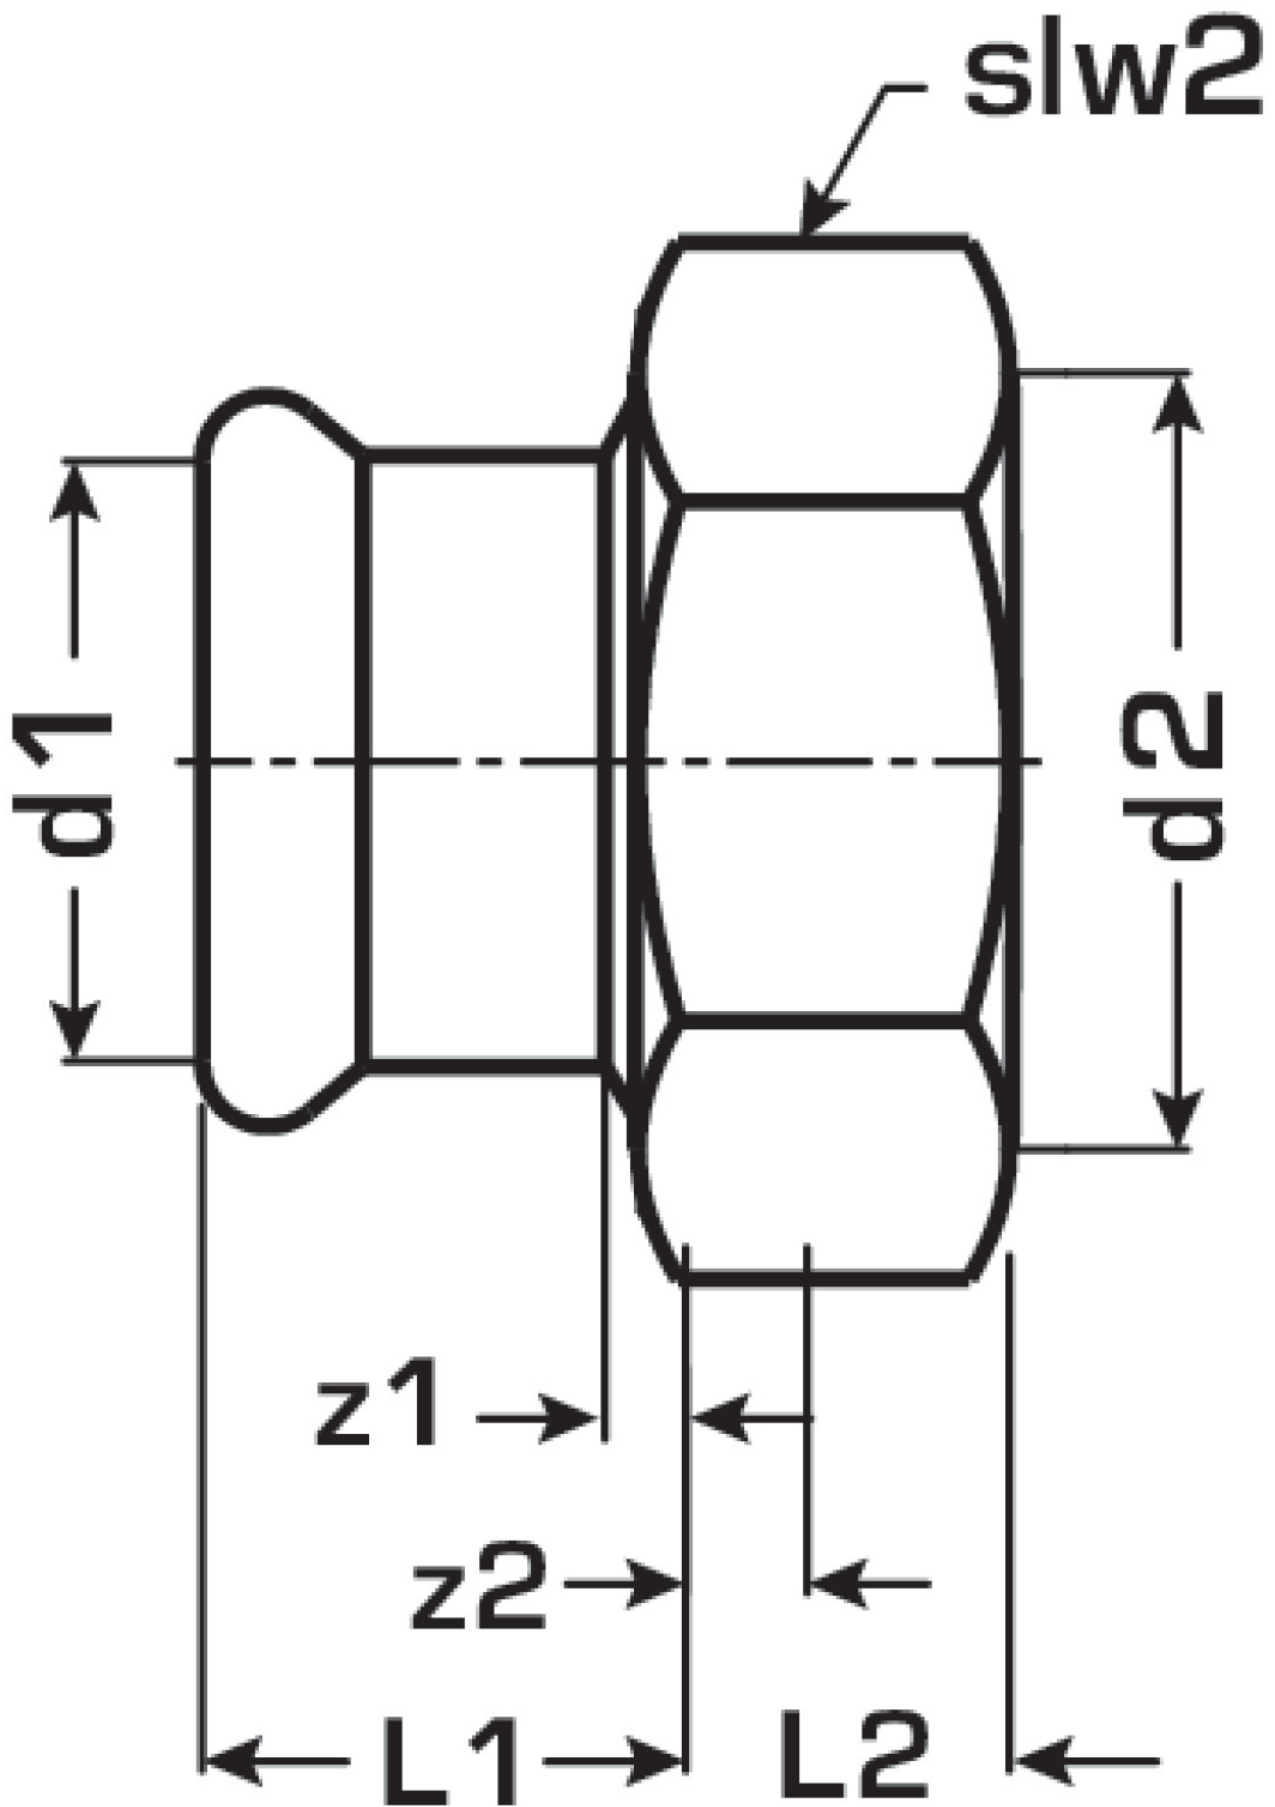

STEEL FIX EDELSTAHL

NP455 Stainless steel press-screw connection
female 22x1"

53703D05

Areas of application

Press-fit adaptor screw connection to fittings with female thread, made of stainless steel 1.4404, incl. EPDM sealing components, d15-54 "leak before pressed"

Press contour: M

Approvals:

Specifications

Article information

port 1	Pressmuffe
port 2	Innengewinde zylindrisch BSPT-Rp (ISO 7-1 / EN 10226-1)
execution	1-teilig
design	gerade
press contour	M

Product information

VPE1	10 SA1
VPE2	60 KT1
VPE3	1500 DDP
weight	0,125 KGM
text	Stainless steel press-screw connection female
INTRNR	73072980
main material group	STEELFIX
material group	EDELSTAHL pressfittings
code	NP455

Art. No	label	d2	d1 mm	L1 mm	L2 mm	z1 mm	z2 mm	slw2 mm
53703D05	22x1"	1 Zoll (25)	22	30	10	9	2	37

KE KELIT GmbH

A 4020 Linz, Ignaz-Mayer-Straße 17, Austria, Europe

PHONE +43 (0) 50 779 **E-MAIL** office@kekelit.com