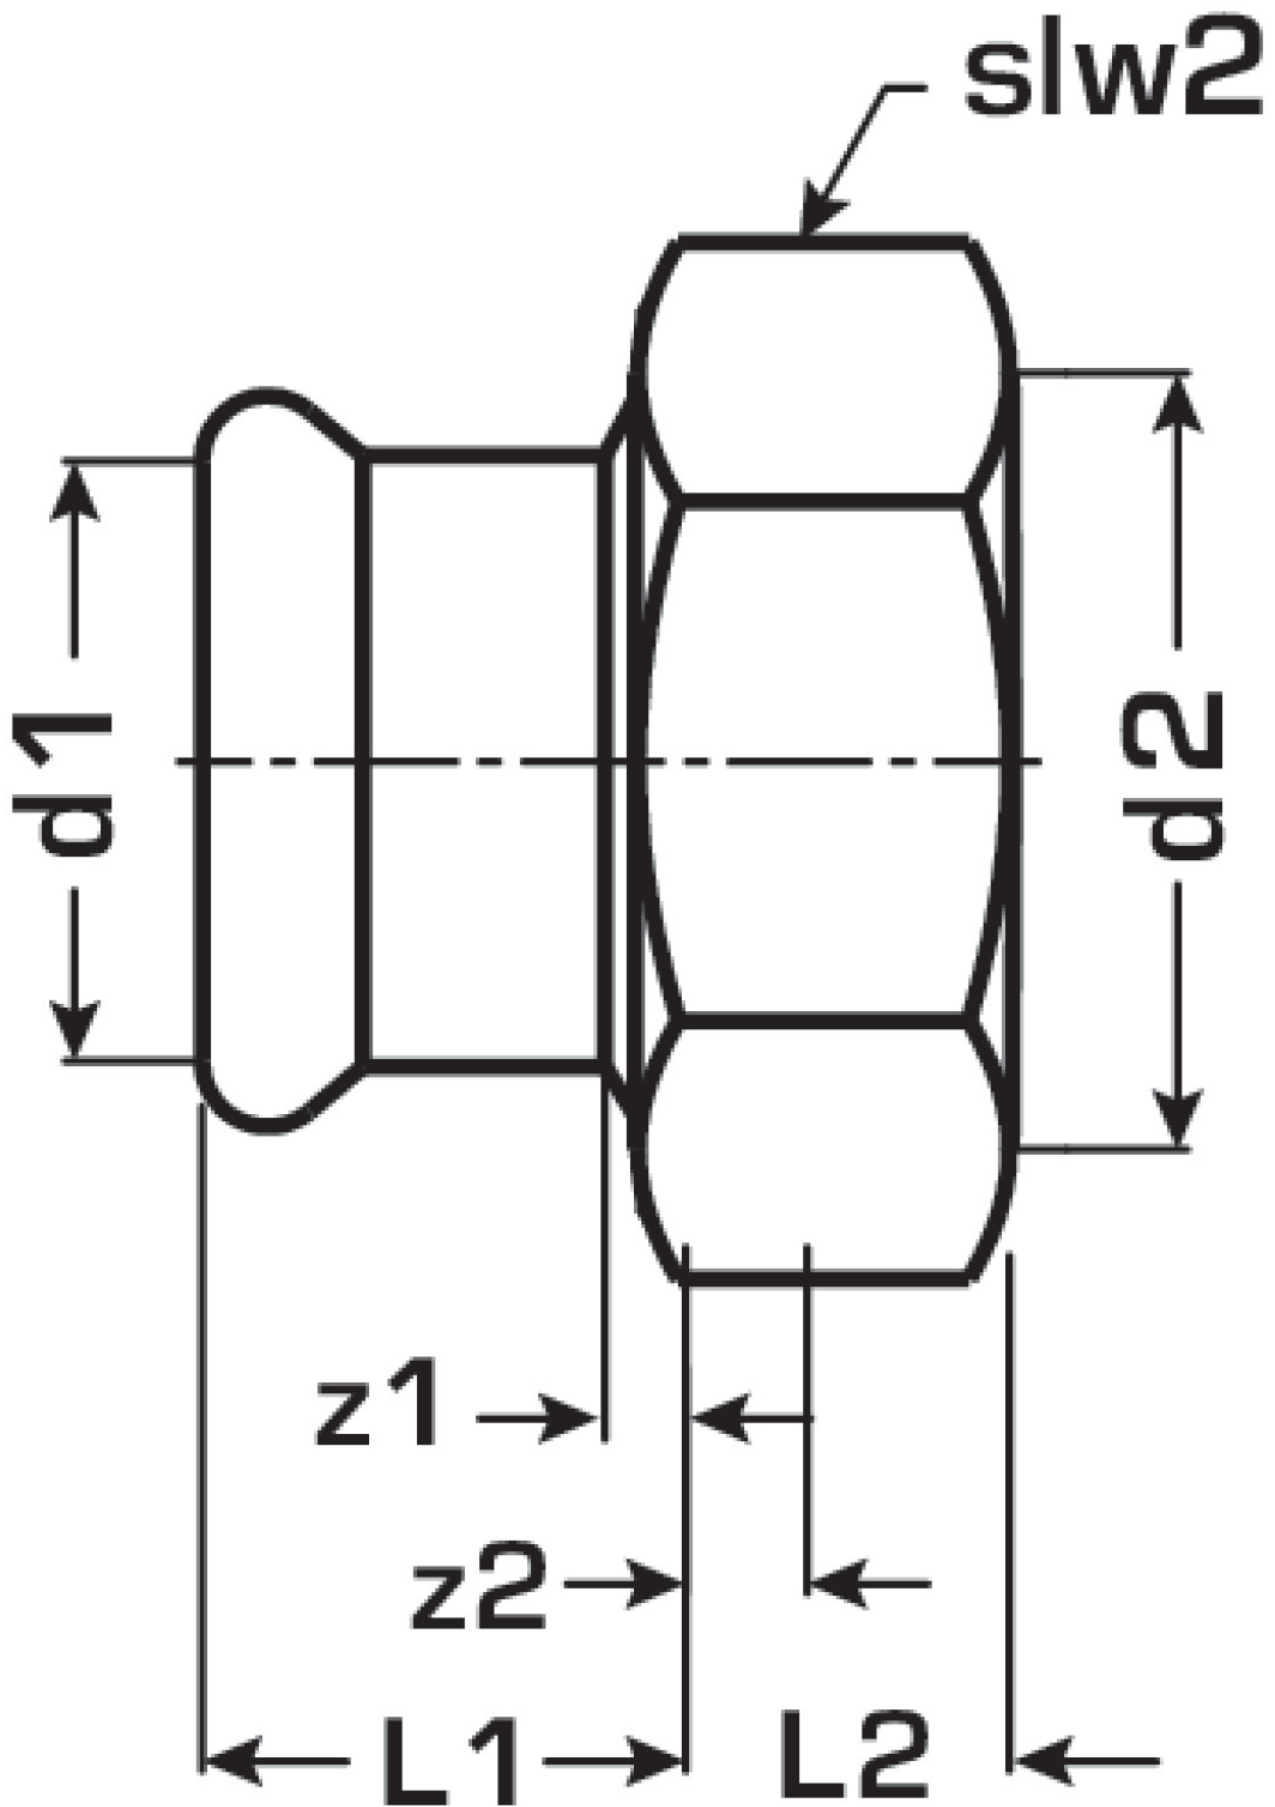

STEEL FIX EDELSTAHL

NP455 Stainless steel press-screw connection
female 28x5/4"

53703E06

Areas of application

Press-fit adaptor screw connection to fittings with female thread, made of stainless steel 1.4404, incl. EPDM sealing components, d15-54 "leak before pressed"

Press contour: M

Approvals:

Specifications

Article information

port 1	Pressmuffe
port 2	Innengewinde zylindrisch BSPT-Rp (ISO 7-1 / EN 10226-1)
execution	1-teilig
design	gerade
press contour	M

Product information

VPE1	10 SA1
VPE2	40 KT1
VPE3	1000 DDP
weight	0,195 KGM
text	Stainless steel press-screw connection female
INTRNR	73072980
main material group	STEELFIX
material group	EDELSTAHL pressfittings
code	NP455

Art. No	label	d2	d1 mm	L1 mm	L2 mm	z1 mm	z2 mm	slw2 mm
53703E06	28x5/4"	1 1/4 Zoll (32)	28	31	10	8	2	46

KE KELIT GmbH

A 4020 Linz, Ignaz-Mayer-Straße 17, Austria, Europe

PHONE +43 (0) 50 779 **E-MAIL** office@kekelit.com