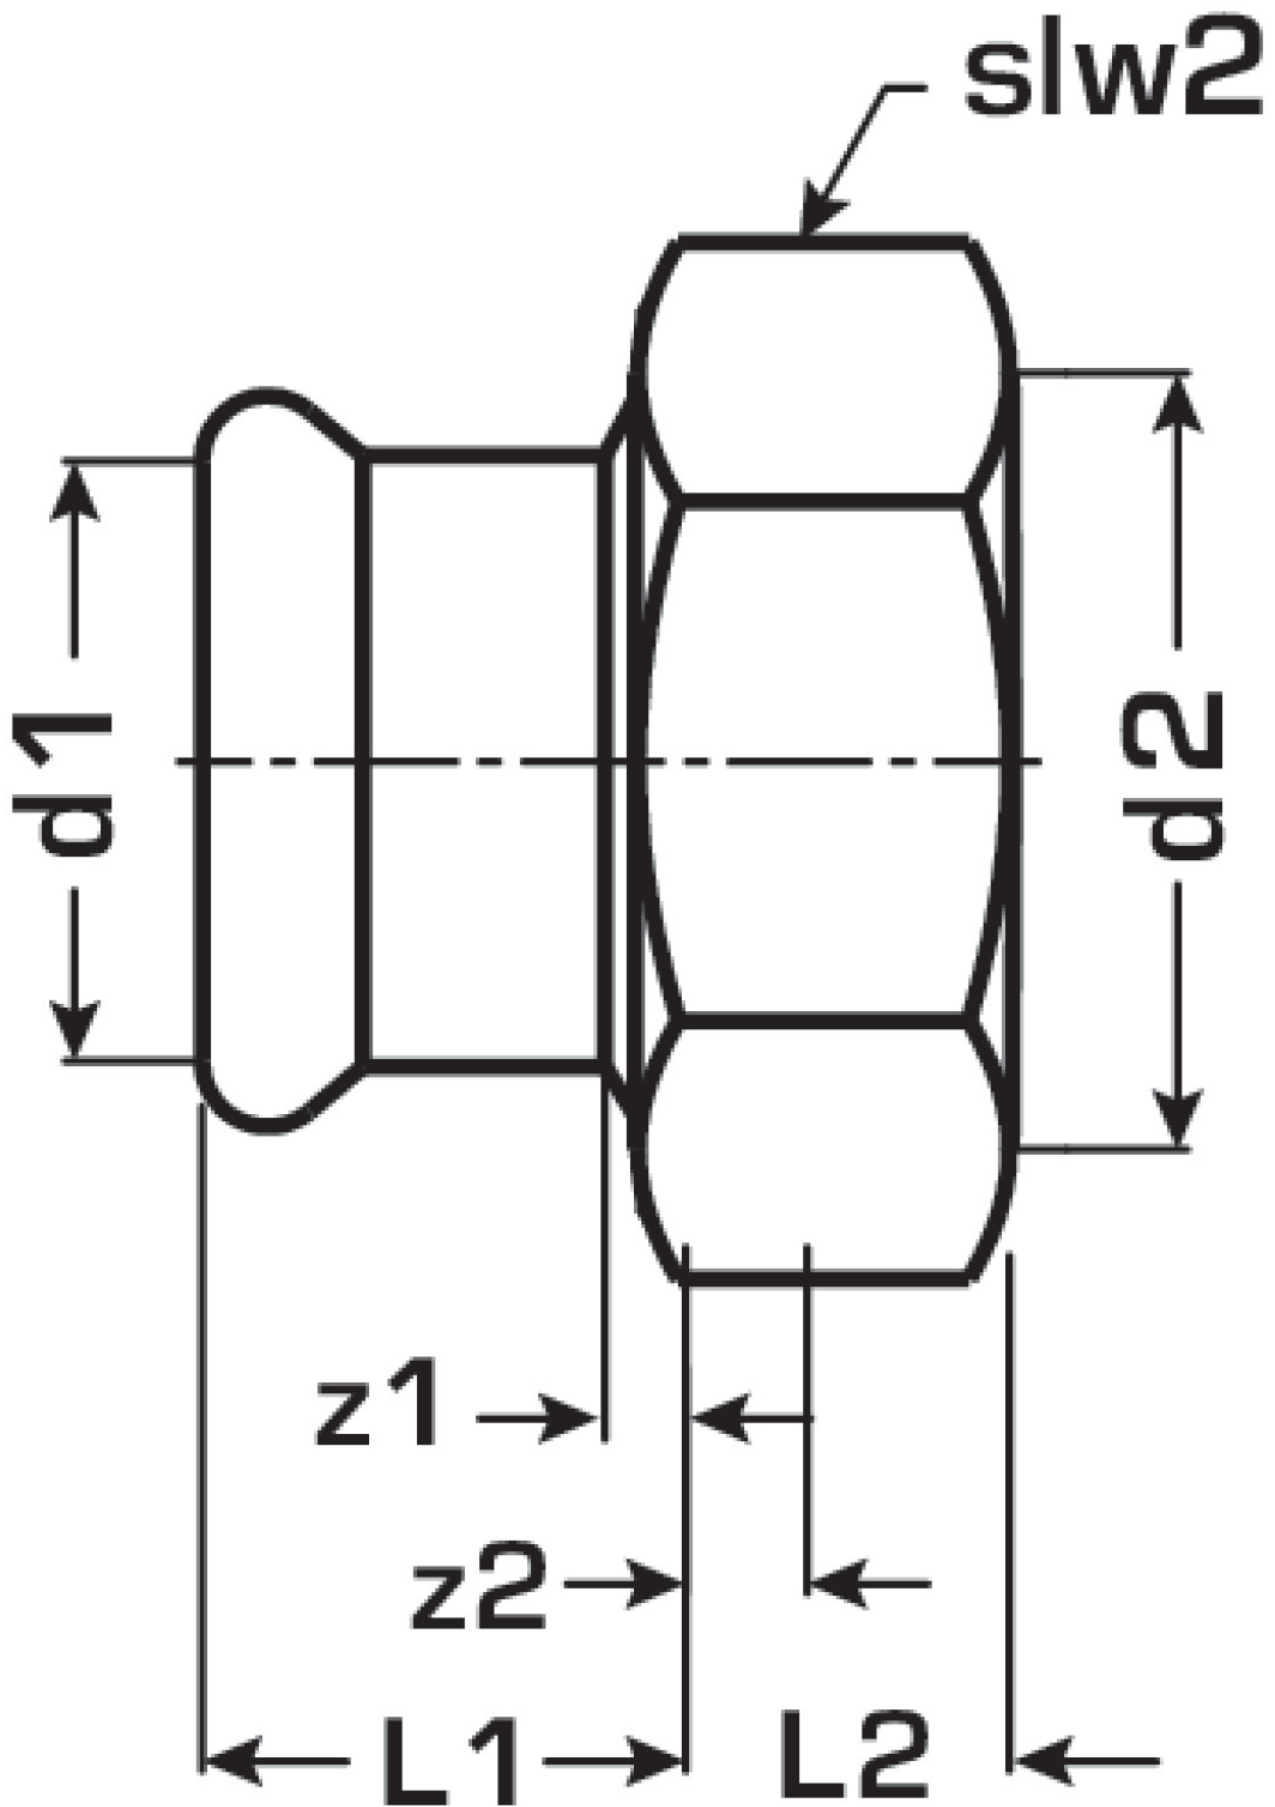

# STEEL FIX EDELSTAHL

NP455 Stainless steel press-screw connection  
female 42x1 3/4"

53703G08

## Areas of application

Press-fit adaptor screw connection to fittings with female thread, made of stainless steel 1.4404, incl. EPDM sealing components, d15-54 "leak before pressed"

Press contour: M

## Product information

VPE1	4 SA1
VPE2	12 KT1
VPE3	300 DDP
weight	0,274 KGM
text	Stainless steel press-screw connection female
INTRNR	73072980
main material group	STEELFIX
material group	EDELSTAHL pressfittings
code	NP455

Art. No	label	d2	d1 mm	L1 mm	L2 mm	z1 mm	z2 mm	slw2 mm
53703G08	42x1 3/4"	1 3/4 Zoll	42	41	11	11	2	58

**KE KELIT GmbH**

A 4020 Linz, Ignaz-Mayer-Straße 17, Austria, Europe

**PHONE** +43 (0) 50 779 **E-MAIL** [office@kekelit.com](mailto:office@kekelit.com)