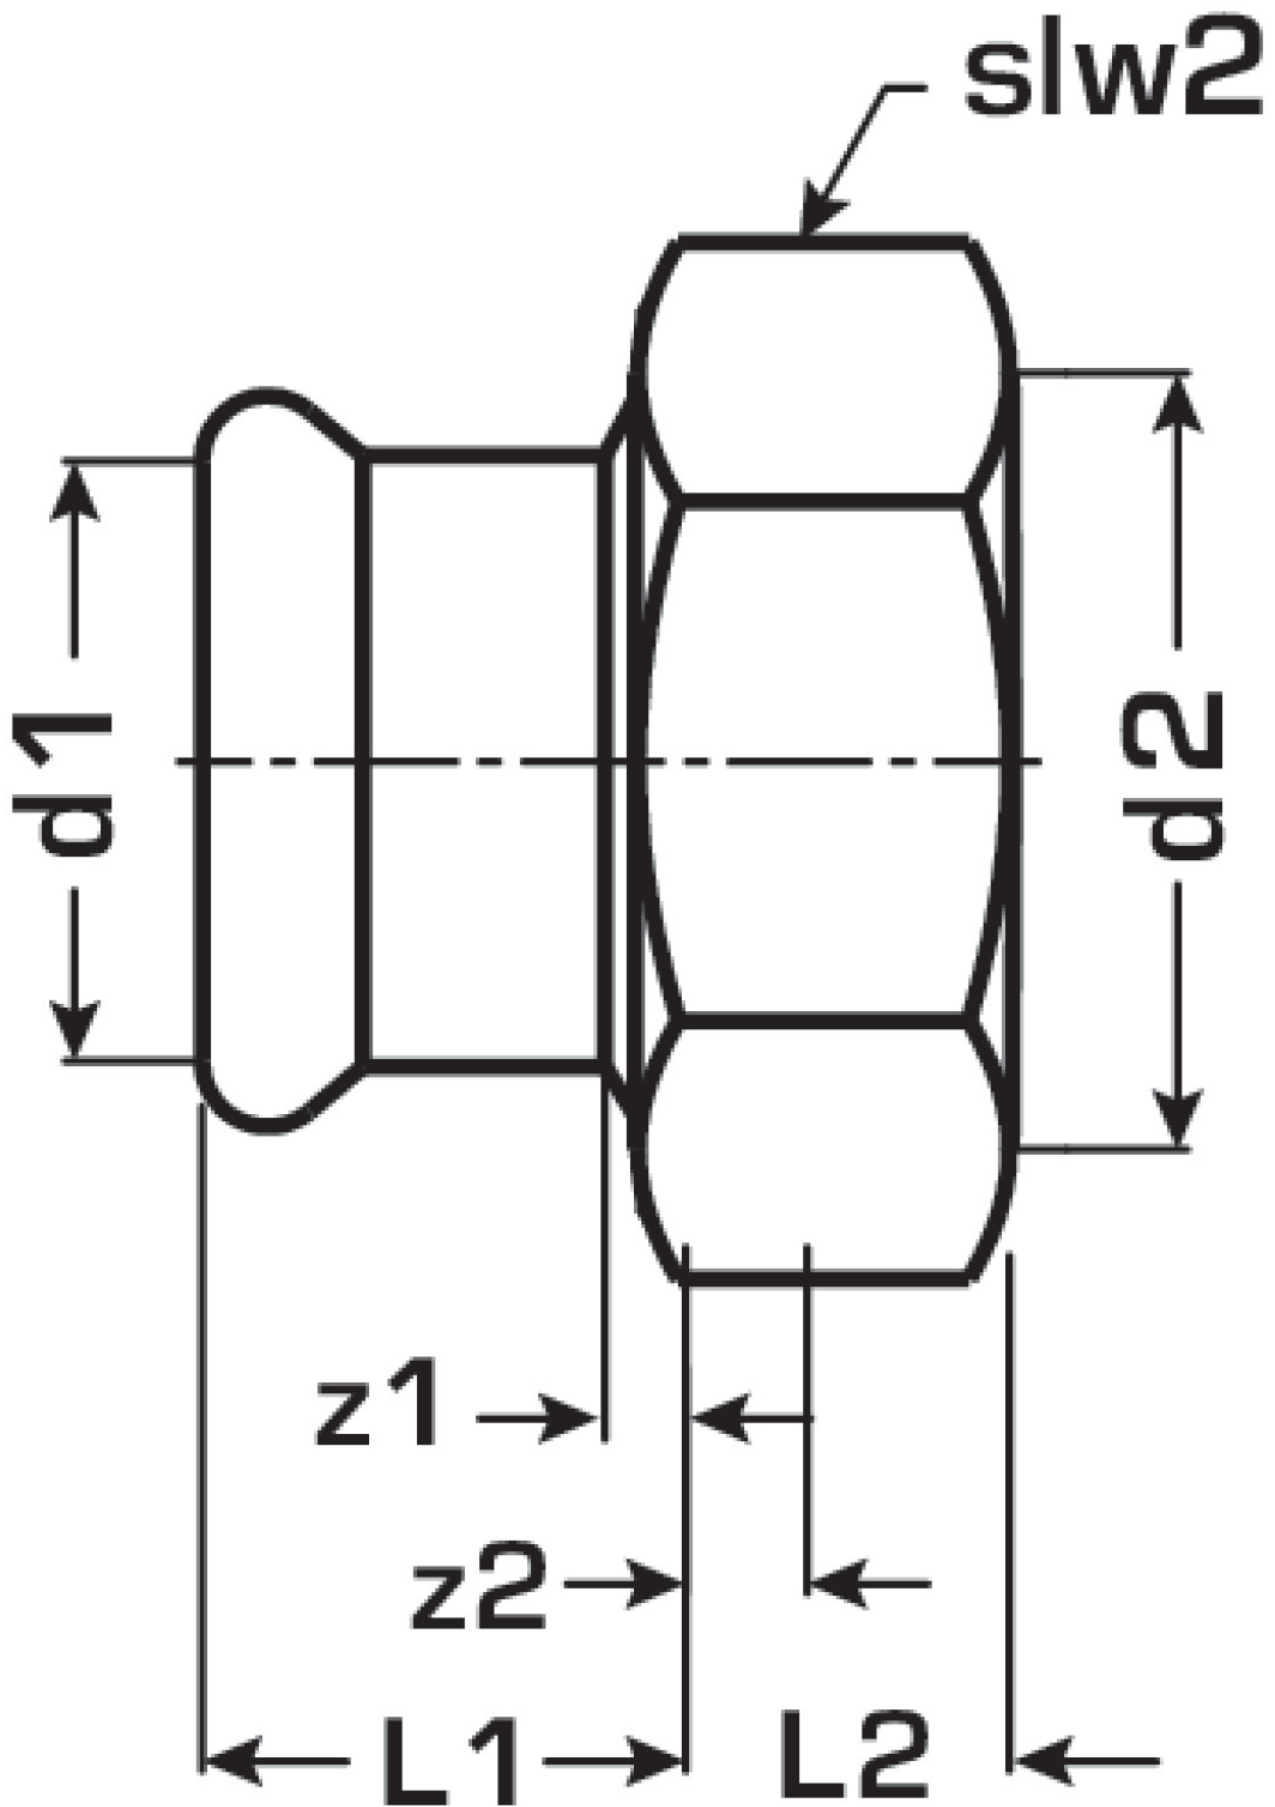

# STEEL FIX EDELSTAHL

NP455 Stainless steel press-screw connection  
female 54x2 3/8"

53703H11

## Areas of application

Press-fit adaptor screw connection to fittings with female thread, made of stainless steel 1.4404, incl. EPDM sealing components, d15-54 "leak before pressed"

Press contour: M

## Product information

VPE1	4 SA1
VPE2	8 KT1
VPE3	200 DDP
weight	0,479 KGM
text	Stainless steel press-screw connection female
INTRNR	73072980
main material group	STEELFIX
material group	EDELSTAHL pressfittings
code	NP455

Art. No	label	d2	d1 mm	L1 mm	L2 mm	z1 mm	z2 mm	slw2 mm
53703H11	54x2 3/8"	2 3/8 Zoll	54	47	11	12	3	75

**KE KELIT GmbH**

A 4020 Linz, Ignaz-Mayer-Straße 17, Austria, Europe

**PHONE** +43 (0) 50 779 **E-MAIL** [office@kekelit.com](mailto:office@kekelit.com)