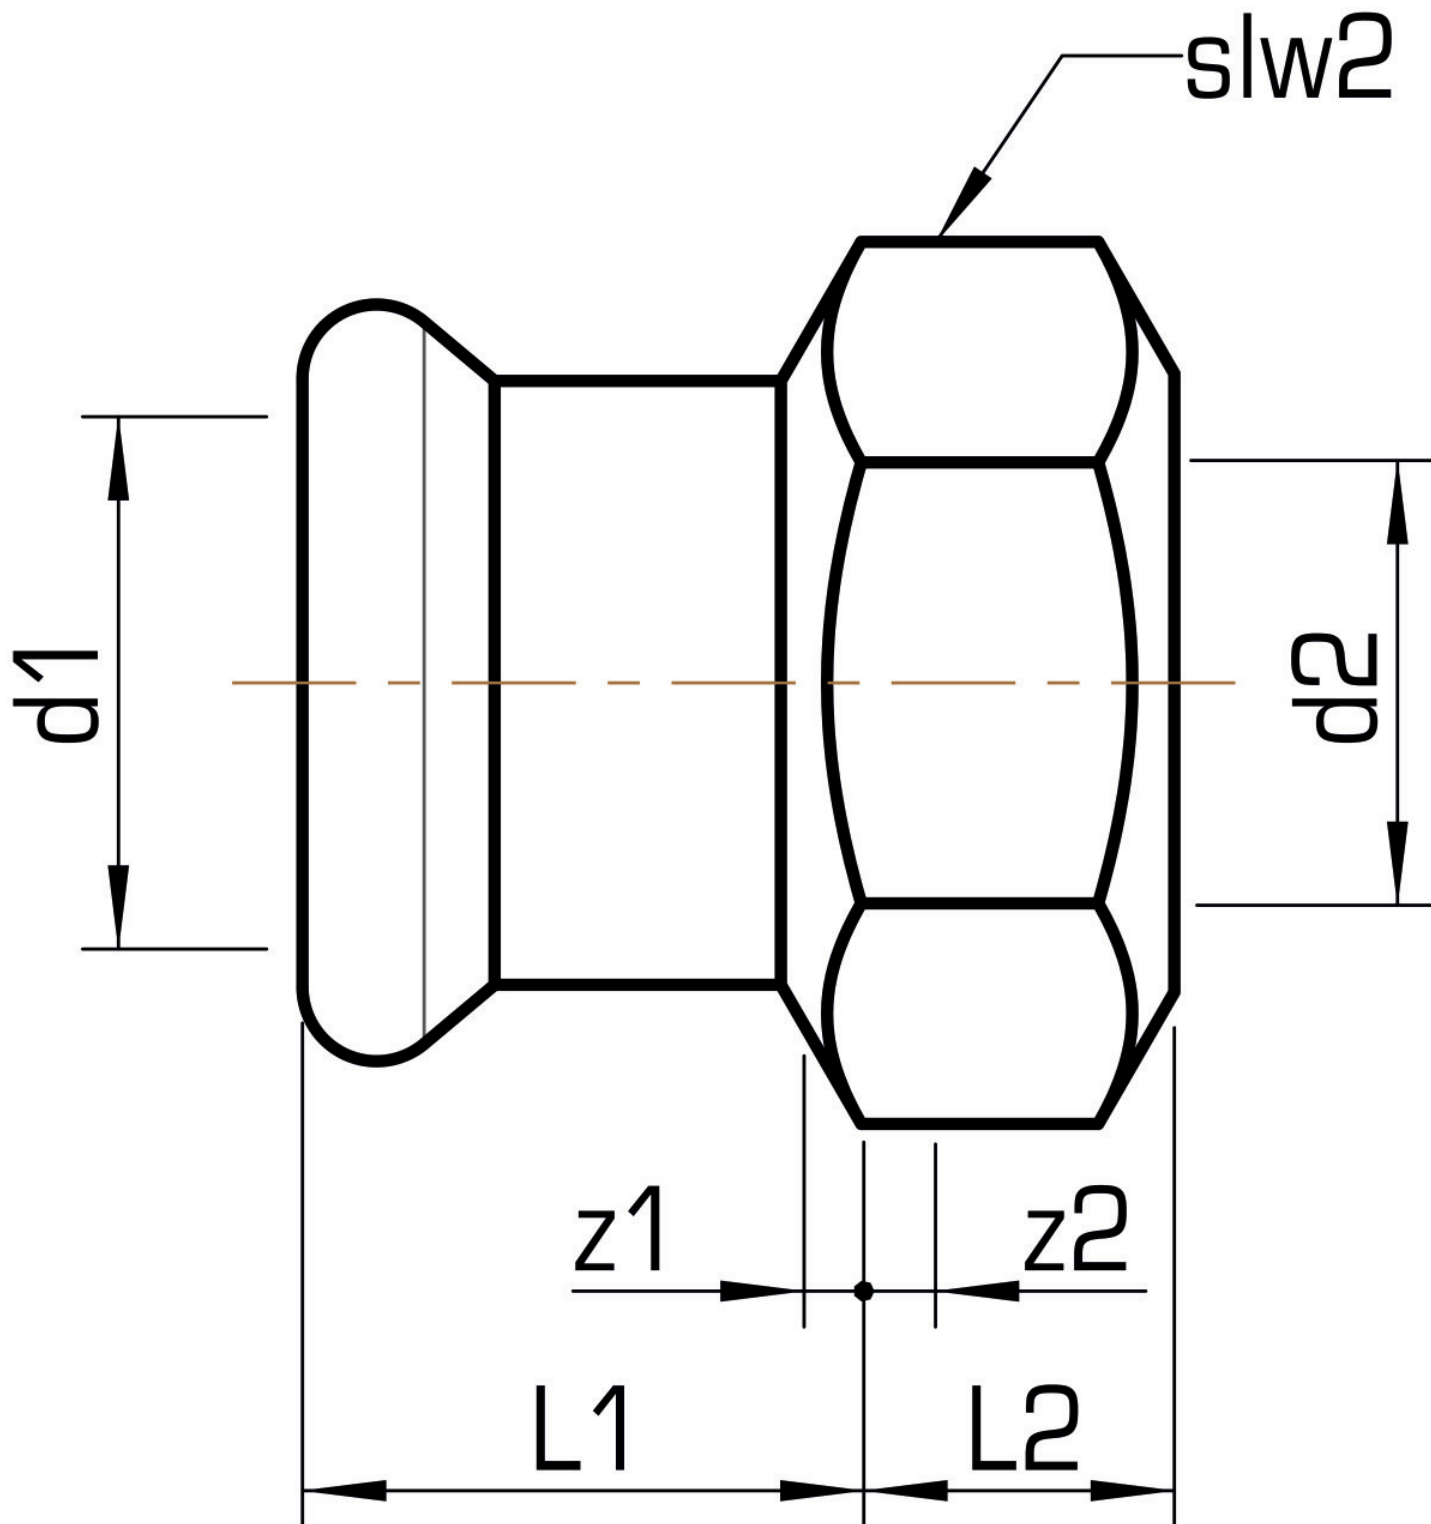

STEEL FIX EDELSTAHL

NP457 STEELFIX stainless steel press-fit-adapter with female thread 15x1/2"

53706B02

Areas of application

Press-adapter with female thread made of stainless steel 1.4404, incl. EPDM sealing components, d15-54 "leak before pressed"

Press contour: M

Approvals:

Specifications

Article information

port 1	Pressmuffe
port 2	Innengewinde zylindrisch BSPT-Rp (ISO 7-1 / EN 10226-1)
execution	1-part
design	gerade
press contour	M

Product information

VPE1	10,00 SA1
VPE2	130,00 KT1
VPE3	3250,00 DDP
weight	0,048 KGM
text	STEELFIX stainless steel press-fit-adapter with female thread
INTRNR	73072980
material group	EDELSTAHL pressfittings
code	NP457

Art. No	label	d2 Inches	d1 mm	L1 mm	L2 mm	z1 mm	z2 mm	slw2 mm
53706B02	15x1/2"	1/2" (15)	15	22	15	2	5	24