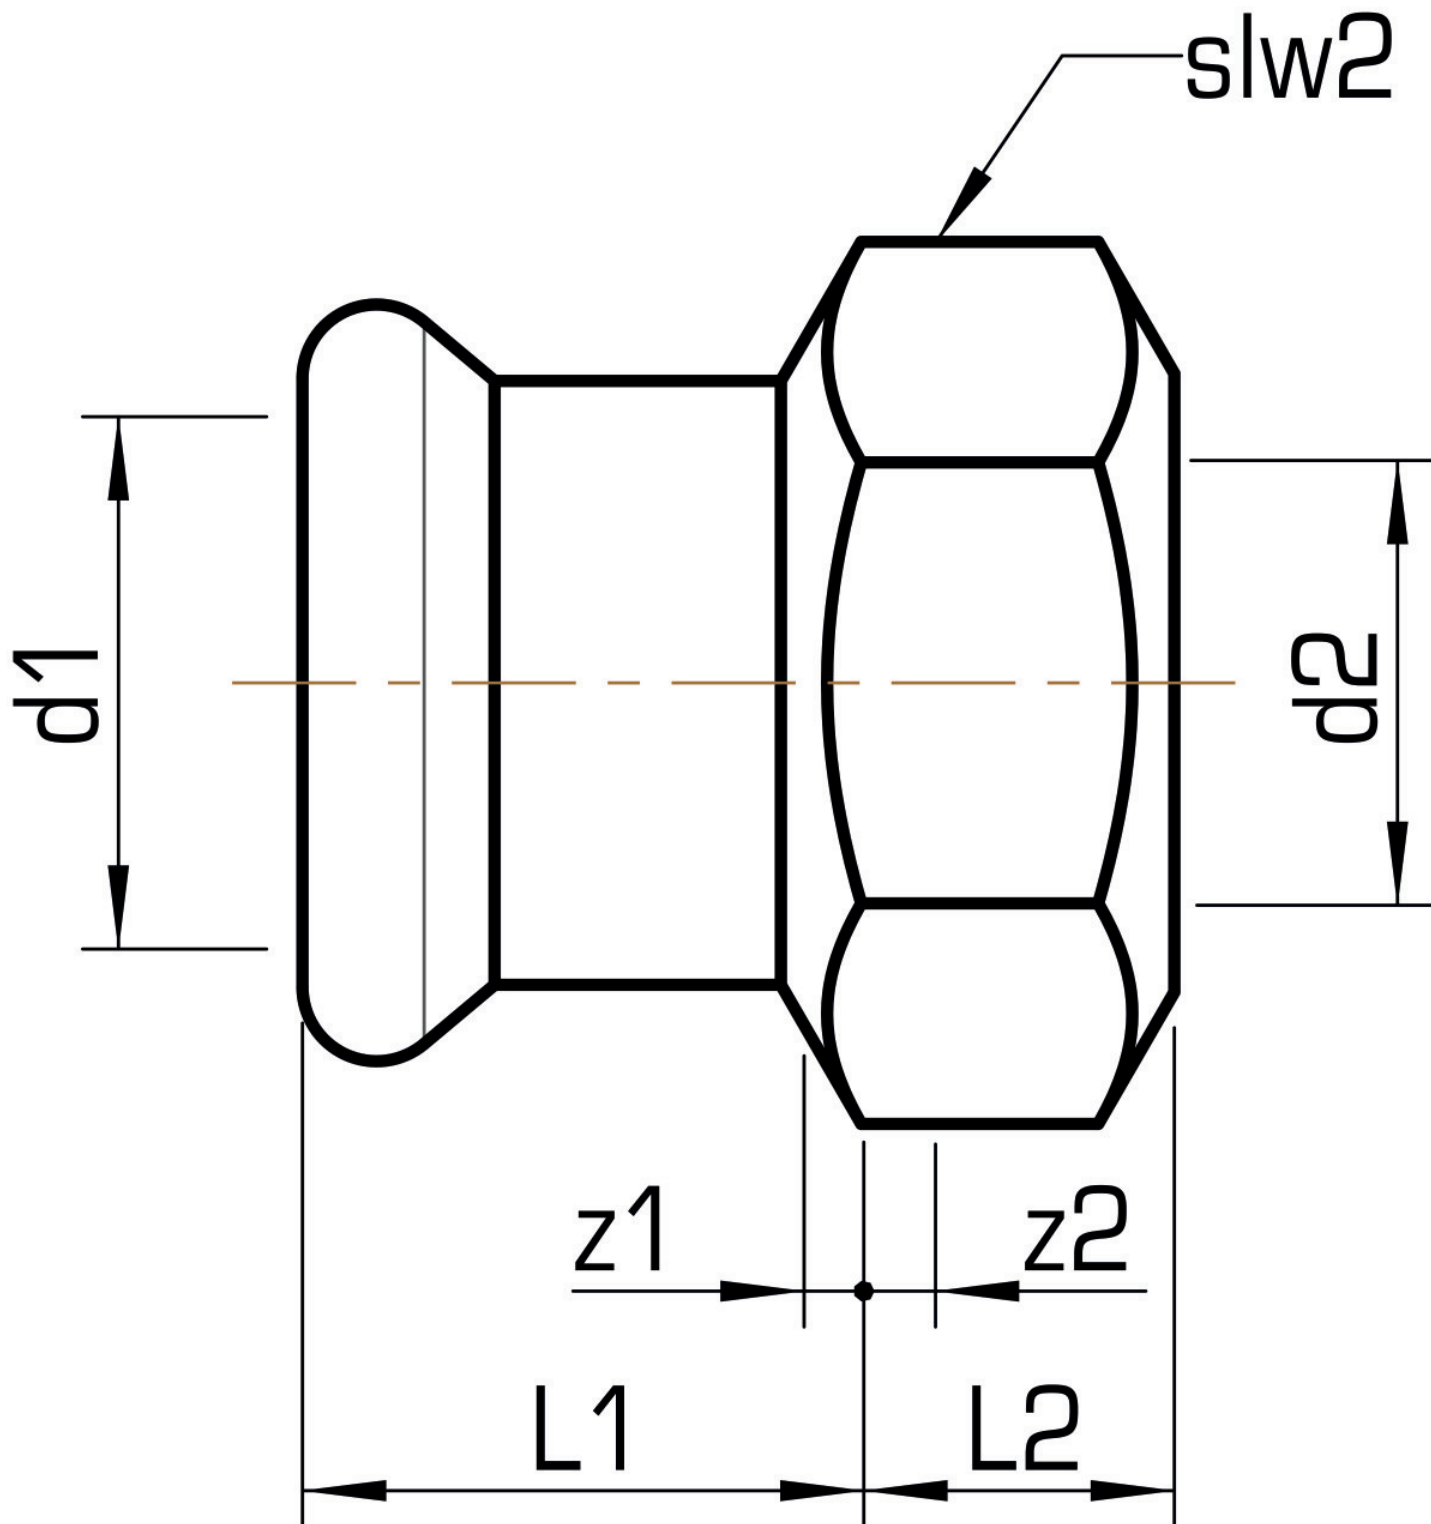

STEEL FIX EDELSTAHL

NP457 STEELFIX stainless steel press-fit-adapter with female thread 15x3/4"

53706B04

Areas of application

Press-adapter with female thread made of stainless steel 1.4404, incl. EPDM sealing components, d15-54 "leak before pressed"

Press contour: M

Approvals:

Specifications

Article information

port 1	Pressmuffe
port 2	Innengewinde zylindrisch BSPT-Rp (ISO 7-1 / EN 10226-1)
execution	1-part
design	gerade
press contour	M

Product information

VPE1	10,00 SA1
VPE2	90,00 KT1
VPE3	2250,00 DDP
weight	0,065 KGM
text	STEELFIX stainless steel press-fit-adapter with female thread
INTRNR	73072980
material group	EDELSTAHL pressfittings
code	NP457

Art. No	label	d2 Inches	d1 mm	L1 mm	L2 mm	z1 mm	z2 mm	slw2 mm
53706B04	15x3/4"	3/4 Zoll (20)	15	22,5	16,5	2,5	5,5	30