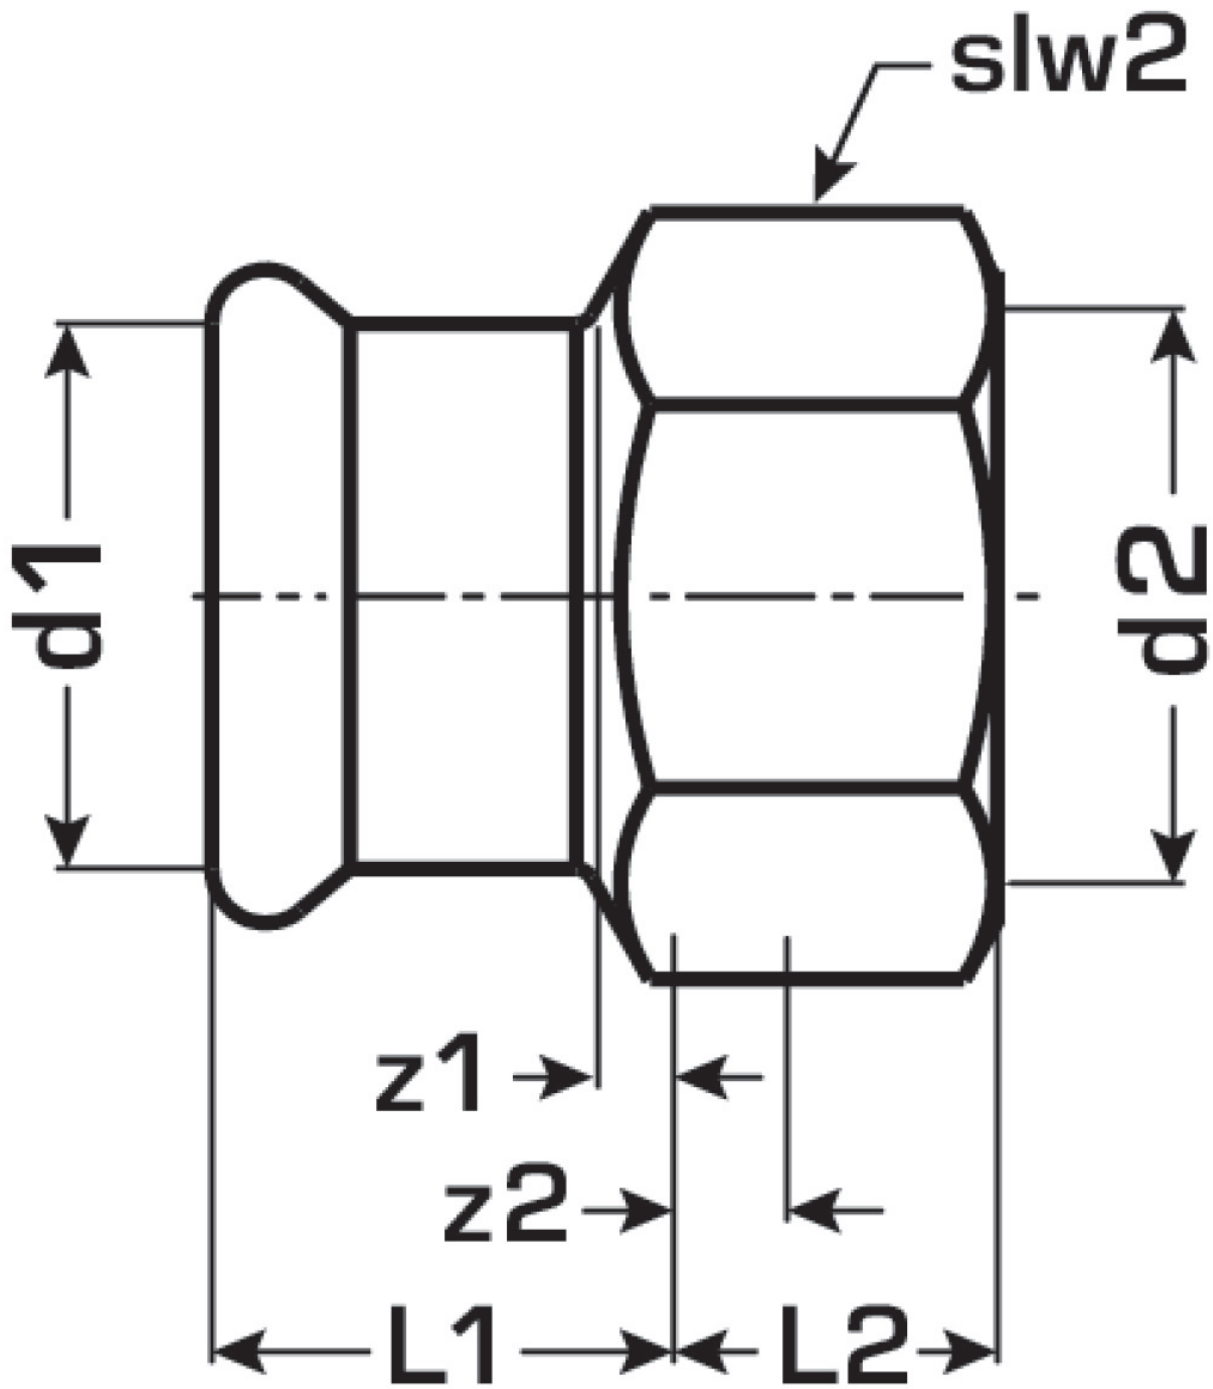

## Areas of application

Press-fit adaptor with female thread made of stainless steel 1.4404, incl. EPDM sealing components,  
d15-54 "leak before pressed"

Press contour: M

## Article information

port 1	Pressmuffe
port 2	Innengewinde zylindrisch BSPT-Rp (ISO 7-1 / EN 10226-1)
execution	1-teilig
design	gerade
press contour	M

## Product information

VPE1	10 SA1
VPE2	100 KT1
VPE3	2500 DDP
weight	0,071 KGM
text	Stainless steel press-adaptor female
INTRNR	73072980
main material group	STEELFIX
material group	EDELSTAHL pressfittings
code	NP457

Art. No	label	d2	d1 mm	L1 mm	L2 mm	z1 mm	z2 mm	slw2 mm
53706C02	18x1/2"	1/2 Zoll (15)	18	22	15	2	5	27