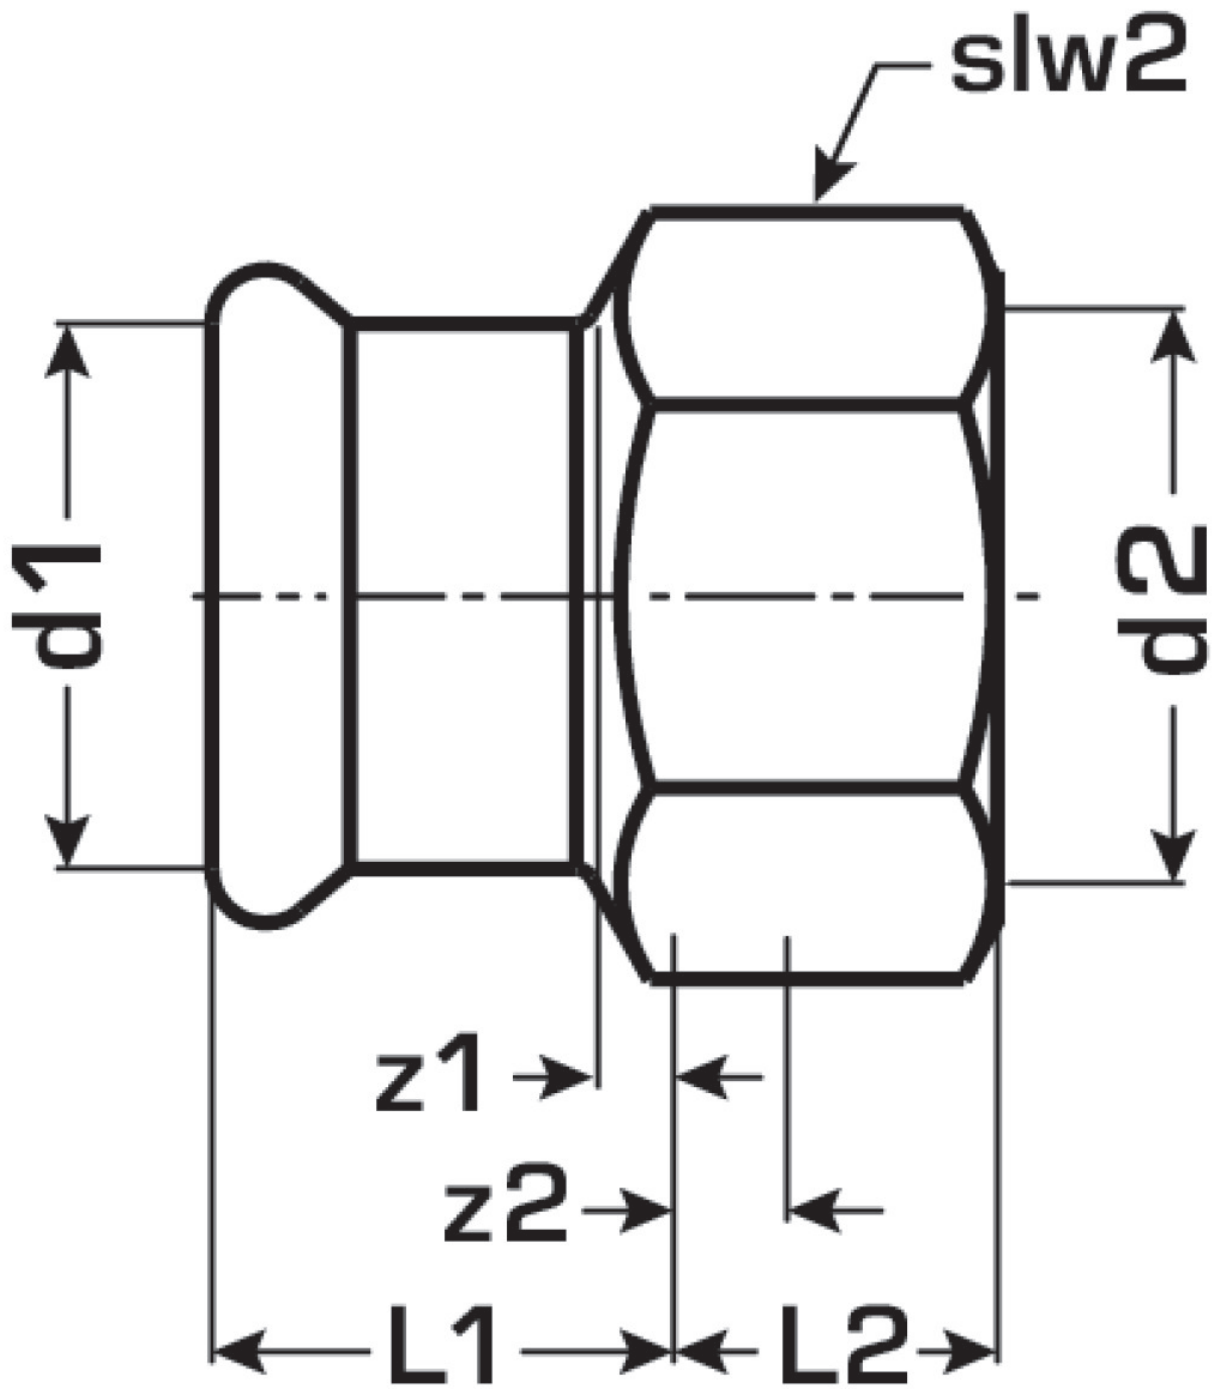

STEEL FIX EDELSTAHL

NP457 Stainless steel press-adaptor female
22x1/2"

53706D02

Areas of application

Press-fit adaptor with female thread made of stainless steel 1.4404, incl. EPDM sealing components, d15-54 "leak before pressed"

Press contour: M

Approvals:

Specifications

Article information

port 1	Pressmuffe
port 2	Innengewinde zylindrisch BSPT-Rp (ISO 7-1 / EN 10226-1)
execution	1-teilig
design	gerade
press contour	M

Product information

VPE1	10 SA1
VPE2	100 KT1
VPE3	2500 DDP
weight	0,114 KGM
text	Stainless steel press-adaptor female
INTRNR	73072980
main material group	STEELFIX
material group	EDELSTAHL pressfittings
code	NP457

Art. No	label	d2	d1 mm	L1 mm	L2 mm	z2 mm	slw2 mm
53706D02	22x1/2"	1/2 Zoll (15)	22	21	15	5	32