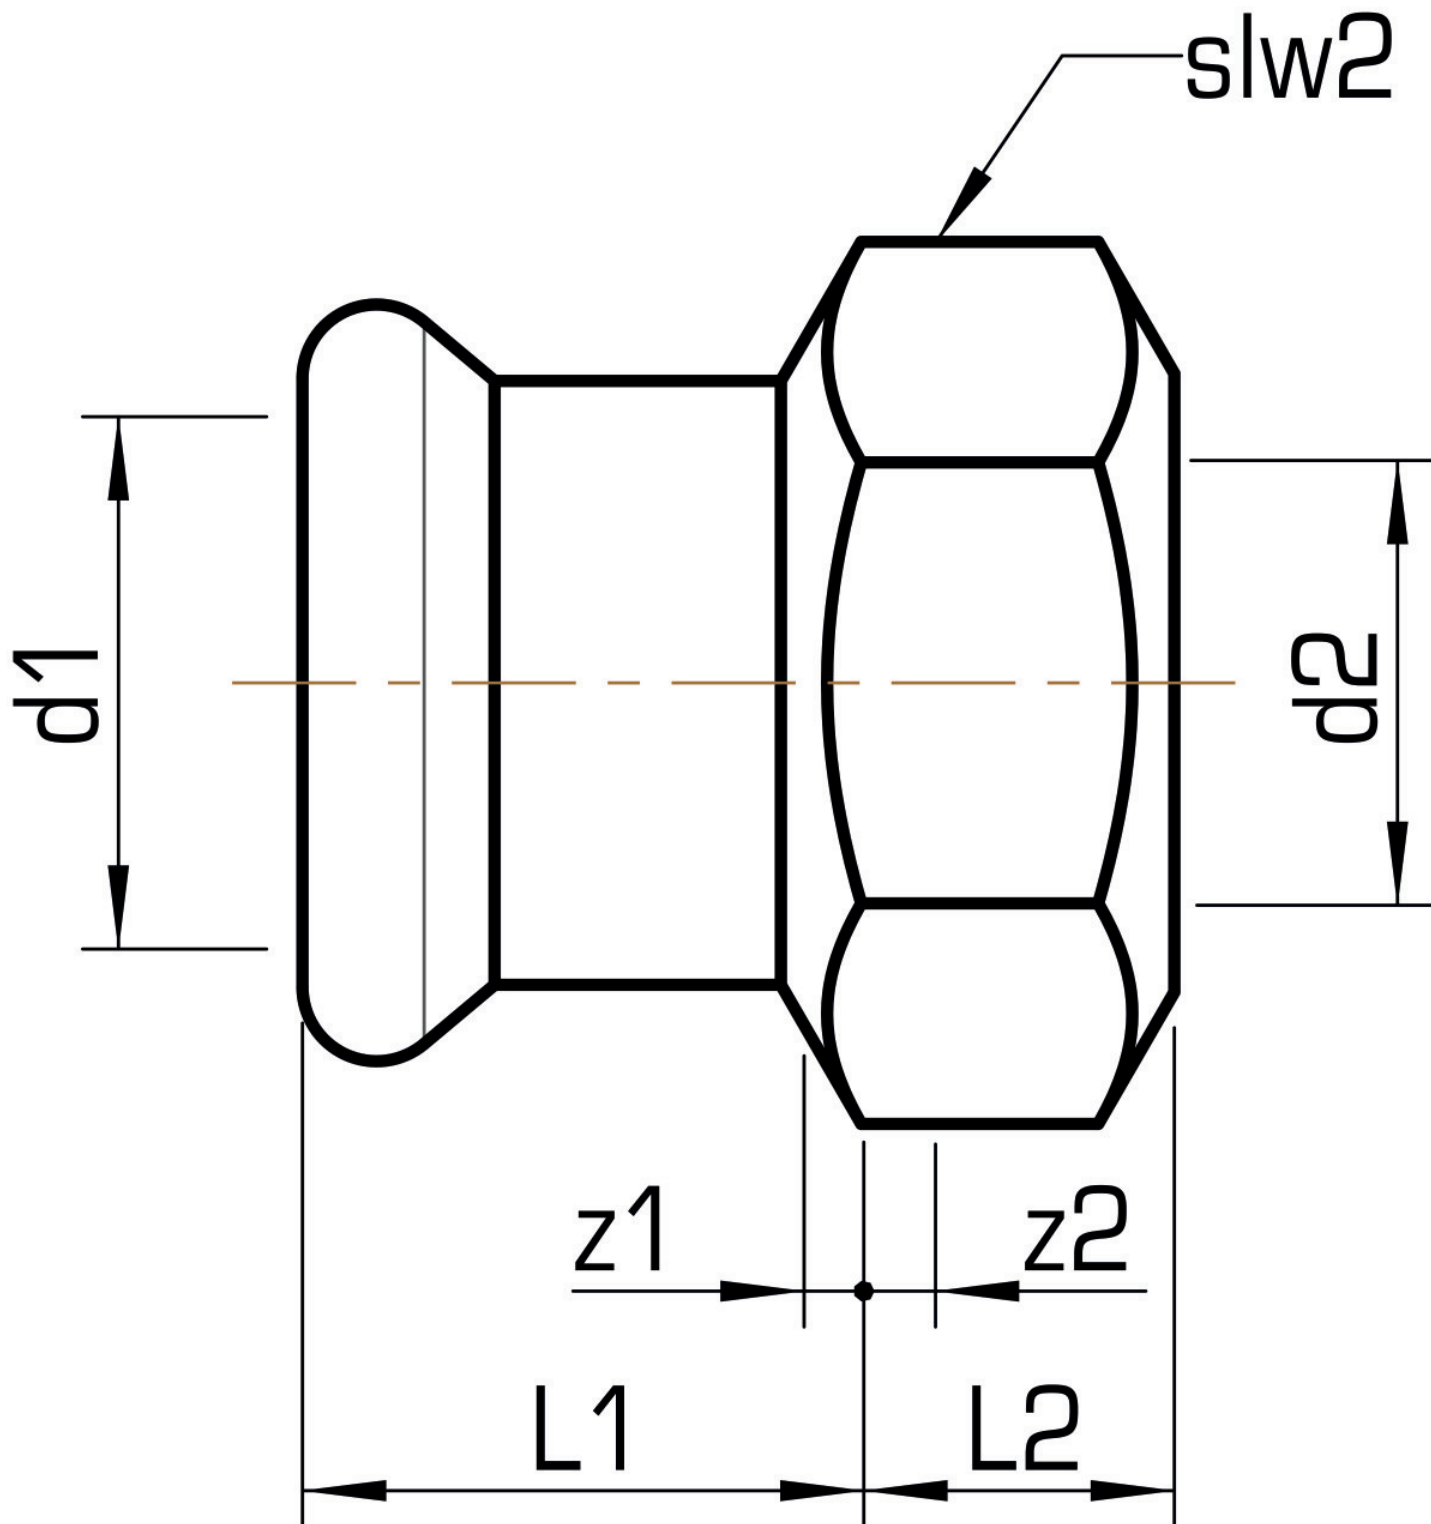

# STEEL FIX EDELSTAHL

NP457 STEELFIX stainless steel press-fit-adapter with female thread 22x3/4"

53706D04

## Areas of application

Press-adapter with female thread made of stainless steel 1.4404, incl. EPDM sealing components, d15-54 "leak before pressed"

Press contour: M

## Product information

VPE1	10,00 SA1
VPE2	100,00 KT1
VPE3	2500,00 DDP
weight	0,088 KGM
text	STEELFIX stainless steel press-fit-adapter with female thread
INTRNR	73072980
material group	EDELSTAHL pressfittings
code	NP457

Art. No	label	d2 Inches	d1 mm	L1 mm	L2 mm	z1 mm	z2 mm	slw2 mm
53706D04	22x3/4"	3/4 Zoll (20)	22	23	16,5	2	5,5	32

**KE KELIT GmbH**

A 4020 Linz, Ignaz-Mayer-Straße 17, Austria, Europe

**PHONE** +43 (0) 50 779 **E-MAIL** office@kekelit.com