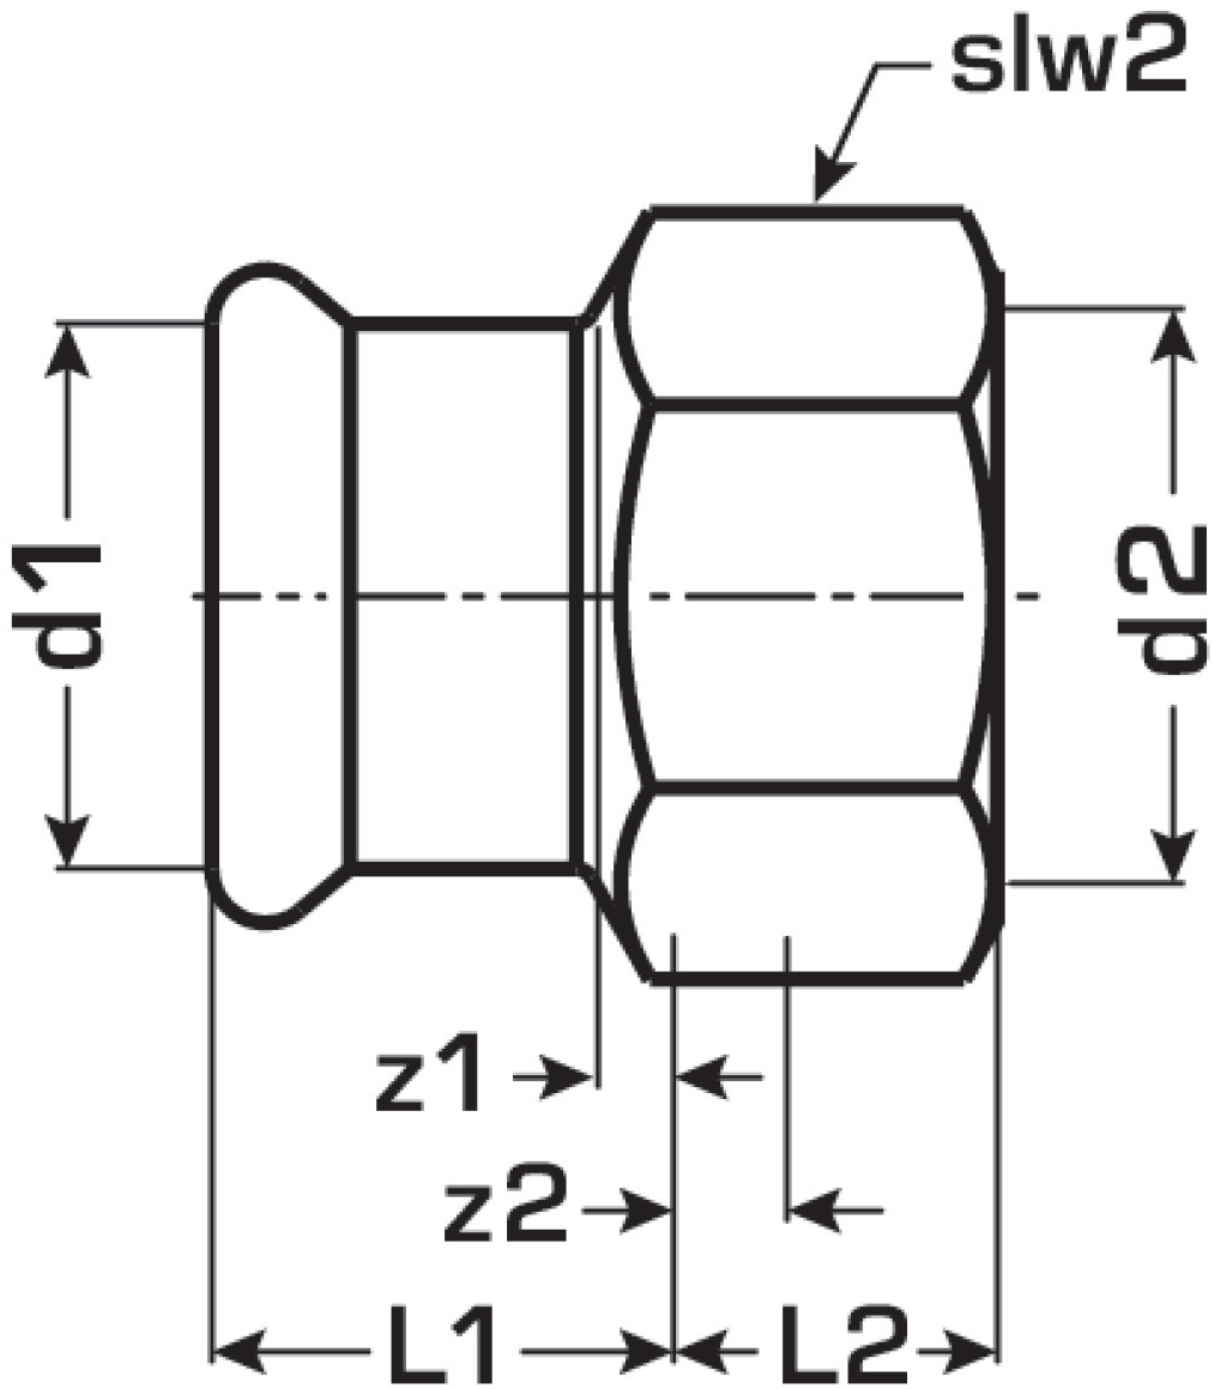

STEEL FIX EDELSTAHL

NP457 Stainless steel press-adaptor female
22x1"

53706D05

Areas of application

Press-fit adaptor with female thread made of stainless steel 1.4404, incl. EPDM sealing components,
d15-54 "leak before pressed"

Press contour: M

Approvals:

Specifications

Article information

port 1	Pressmuffe
port 2	Innengewinde zylindrisch BSPT-Rp (ISO 7-1 / EN 10226-1)
execution	1-teilig
design	gerade
press contour	M

Product information

VPE1	10 SA1
VPE2	60 KT1
VPE3	1500 DDP
weight	0,118 KGM
text	Stainless steel press-adaptor female
INTRNR	73072980
main material group	STEELFIX
material group	EDELSTAHL pressfittings
code	NP457

Art. No	label	d2	d1 mm	L1 mm	L2 mm	z1 mm	z2 mm	slw2 mm
53706D05	22x1"	1 Zoll (25)	22	24	20	3	7	38