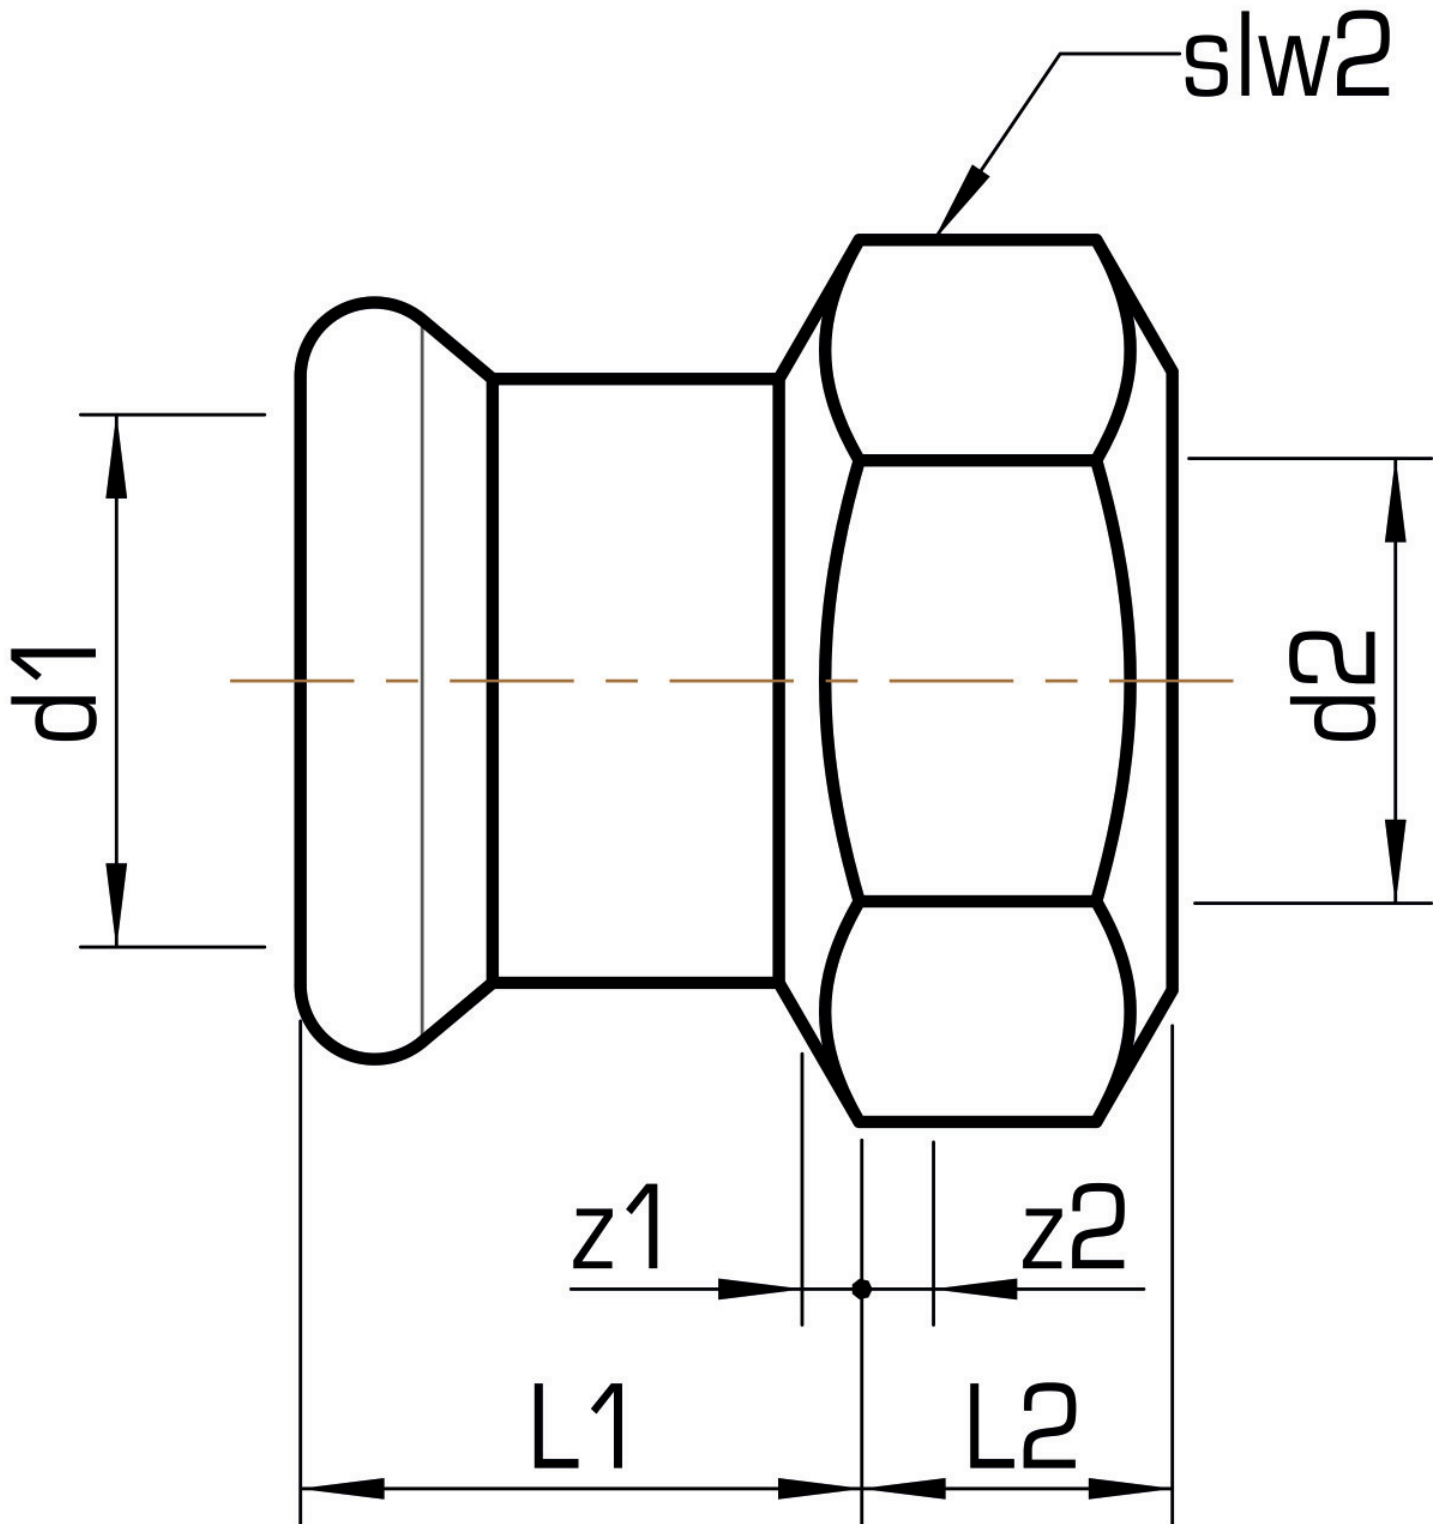

STEEL FIX EDELSTAHL

NP457 STEELFIX stainless steel press-fit-adapter with female thread 22x1"

53706D05

Areas of application

Press-adapter with female thread made of stainless steel 1.4404, incl. EPDM sealing components, d15-54 "leak before pressed"

Press contour: M

Approvals:

Specifications

Article information

port 1	Pressmuffe
port 2	Innengewinde zylindrisch BSPT-Rp (ISO 7-1 / EN 10226-1)
execution	1-part
design	gerade
press contour	M

Product information

VPE1	10,00 SA1
VPE2	60,00 KT1
VPE3	1500,00 DDP
weight	0,118 KGM
text	STEELFIX stainless steel press-fit-adapter with female thread
INTRNR	73072980
material group	EDELSTAHL pressfittings
code	NP457

Art. No	label	d2 Inches	d1 mm	L1 mm	L2 mm	z1 mm	z2 mm	slw2 mm
53706D05	22x1"	1"	22	24,5	19,5	3,5	6,5	38