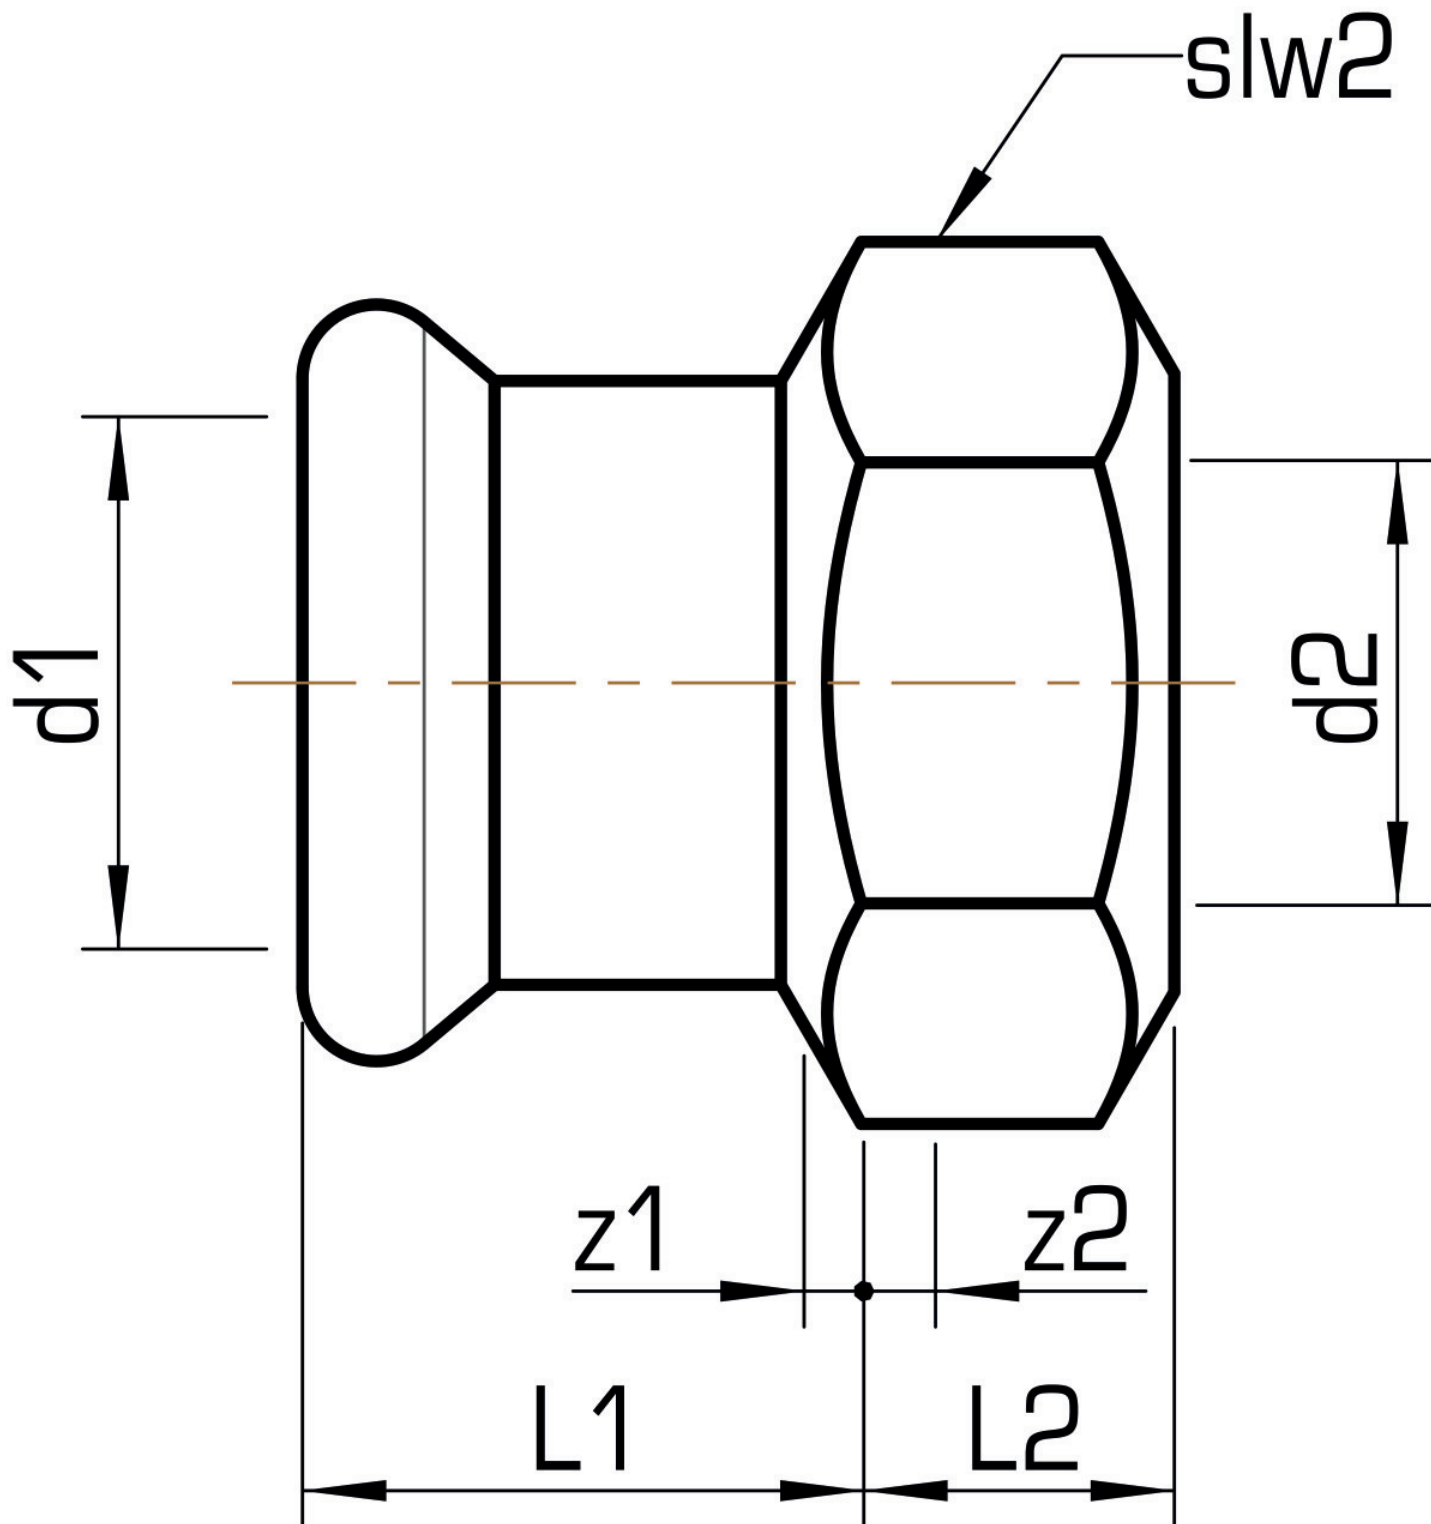

STEEL FIX EDELSTAHL

NP457 STEELFIX stainless steel press-fit-adapter with female thread 28x1/2"

53706E02

Areas of application

Press-adapter with female thread made of stainless steel 1.4404, incl. EPDM sealing components, d15-54 "leak before pressed"

Press contour: M

Approvals:

Specifications

Article information

port 1	Pressmuffe
port 2	Innengewinde zylindrisch BSPT-Rp (ISO 7-1 / EN 10226-1)
execution	1-part
design	gerade
press contour	M

Product information

VPE1	10,00 SA1
VPE2	60,00 KT1
VPE3	1500,00 DDP
weight	0,194 KGM
text	STEELFIX stainless steel press-fit-adapter with female thread
INTRNR	73072980
material group	EDELSTAHL pressfittings
code	NP457

Art. No	label	d2 Inches	d1 mm	L1 mm	L2 mm	z1 mm	z2 mm	slw2 mm
53706E02	28x1/2"	1/2" (15)	28	26	12	3	1,5	38