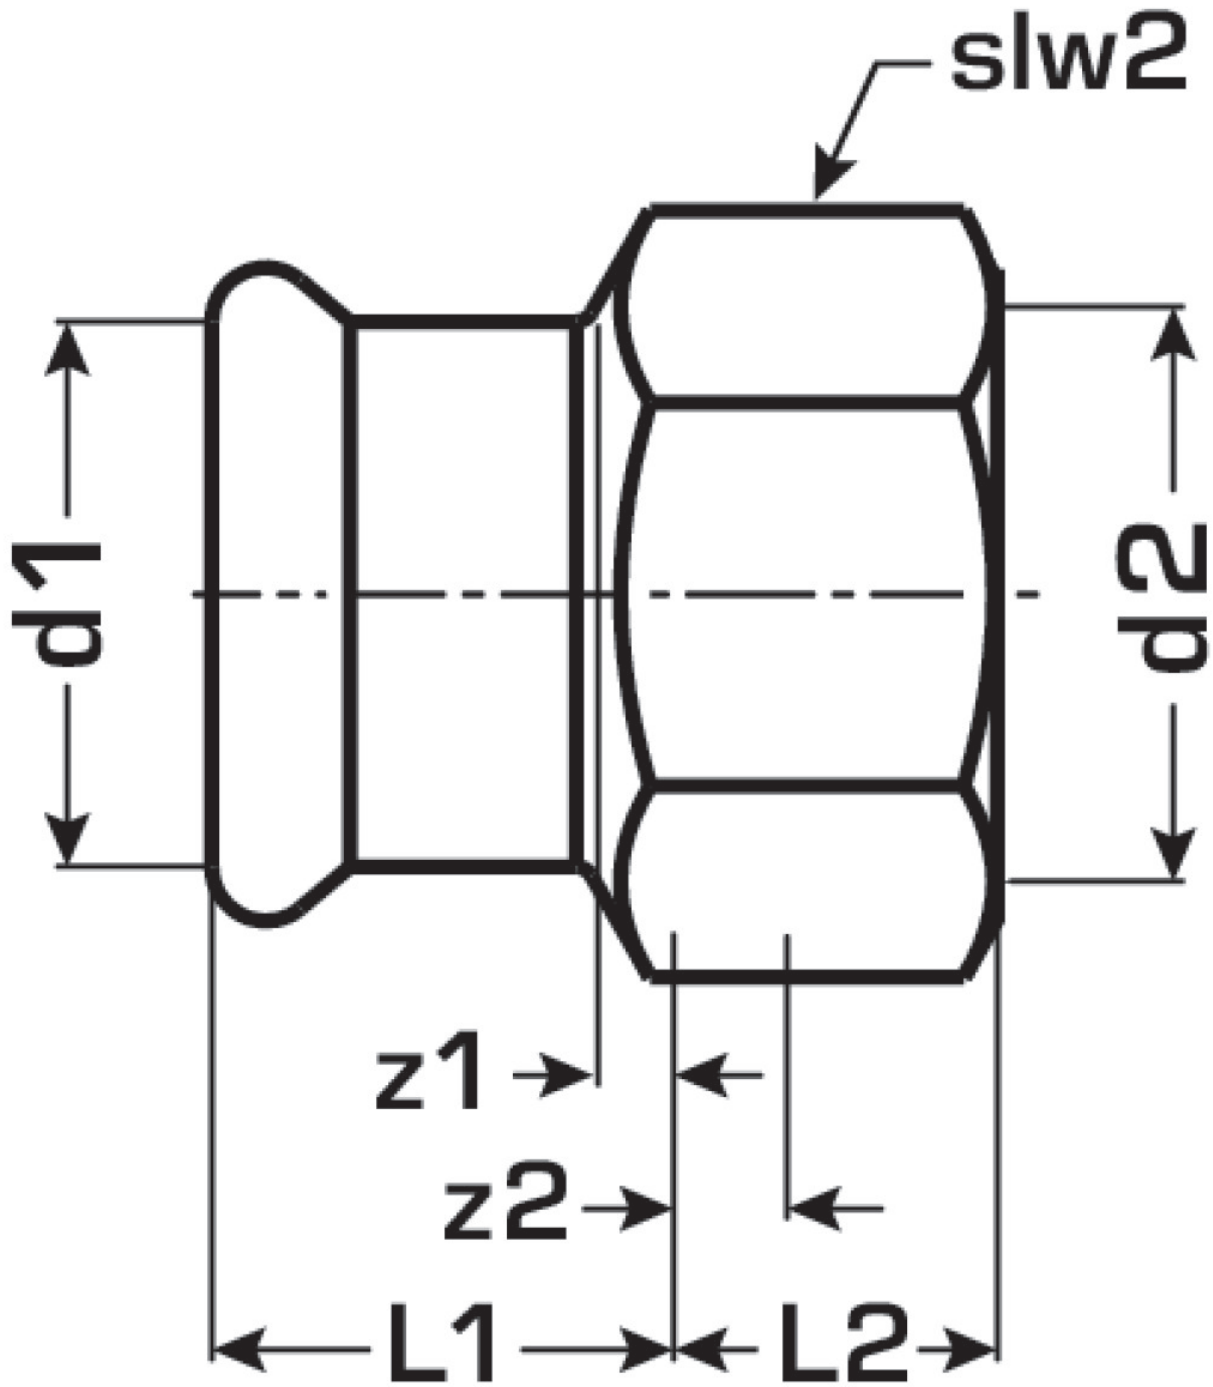

## Areas of application

Press-fit adaptor with female thread made of stainless steel 1.4404, incl. EPDM sealing components, d15-54 "leak before pressed"

Press contour: M

## Article information

port 1	Pressmuffe
port 2	Innengewinde zylindrisch BSPT-Rp (ISO 7-1 / EN 10226-1)
execution	1-teilig
design	gerade
press contour	M

Art. No	label	d2	d1 mm	L1 mm	L2 mm	z1 mm	z2 mm	slw2 mm
53706E02	28x1/2"	1/2 Zoll (15)	28	26	12	3	1	38