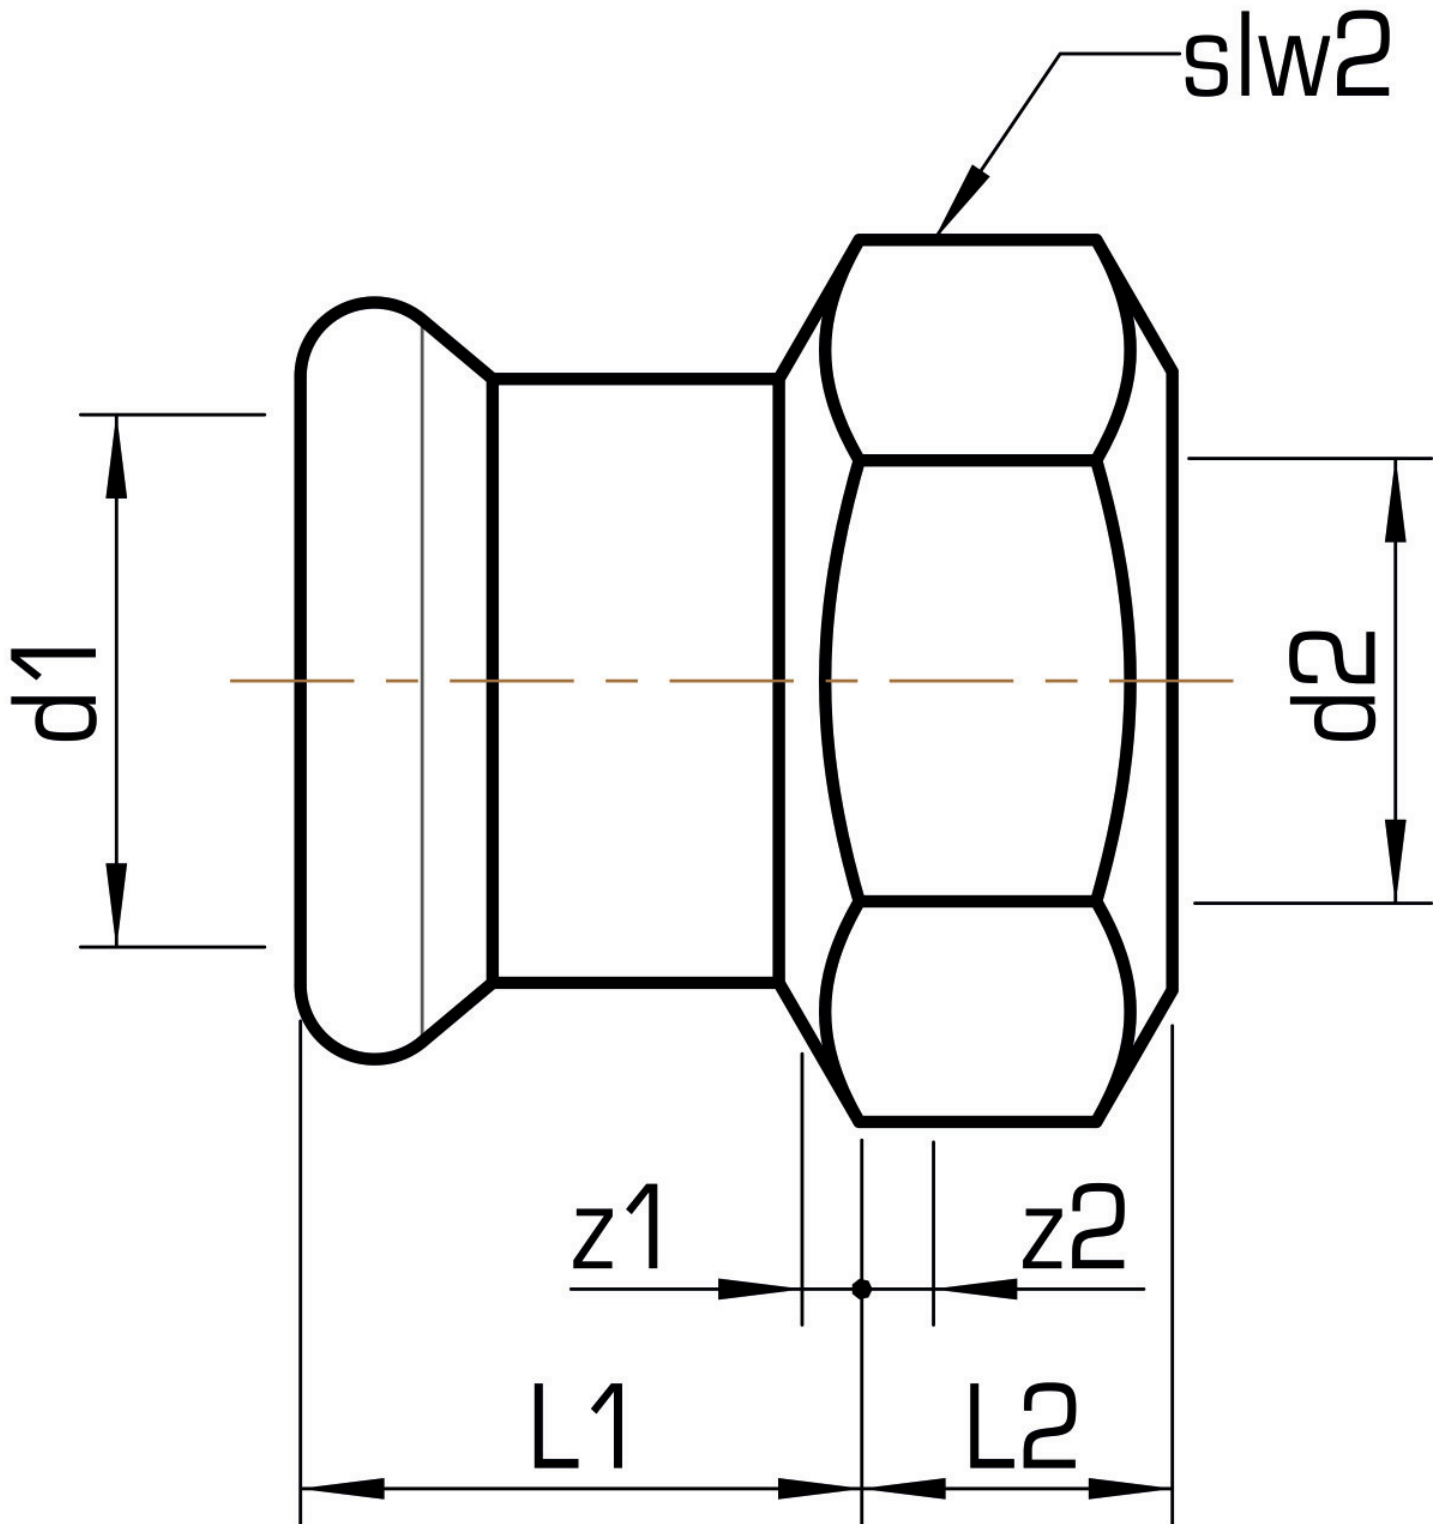

STEEL FIX EDELSTAHL

NP457 STEELFIX stainless steel press-fit-adapter with female thread 28x3/4"

53706E04

Areas of application

Press-adapter with female thread made of stainless steel 1.4404, incl. EPDM sealing components, d15-54 "leak before pressed"

Press contour: M

Approvals:

Specifications

Article information

port 1	Pressmuffe
port 2	Innengewinde zylindrisch BSPT-Rp (ISO 7-1 / EN 10226-1)
execution	1-part
design	gerade
press contour	M

Product information

VPE1	10,00 SA1
VPE2	40,00 KT1
VPE3	1000,00 DDP
weight	0,189 KGM
text	STEELFIX stainless steel press-fit-adapter with female thread
INTRNR	73072980
material group	EDELSTAHL pressfittings
code	NP457

Art. No	label	d2 Inches	d1 mm	L1 mm	L2 mm	z1 mm	z2 mm	slw2 mm
53706E04	28x3/4"	3/4 Zoll (20)	28	26	14	3	3	38