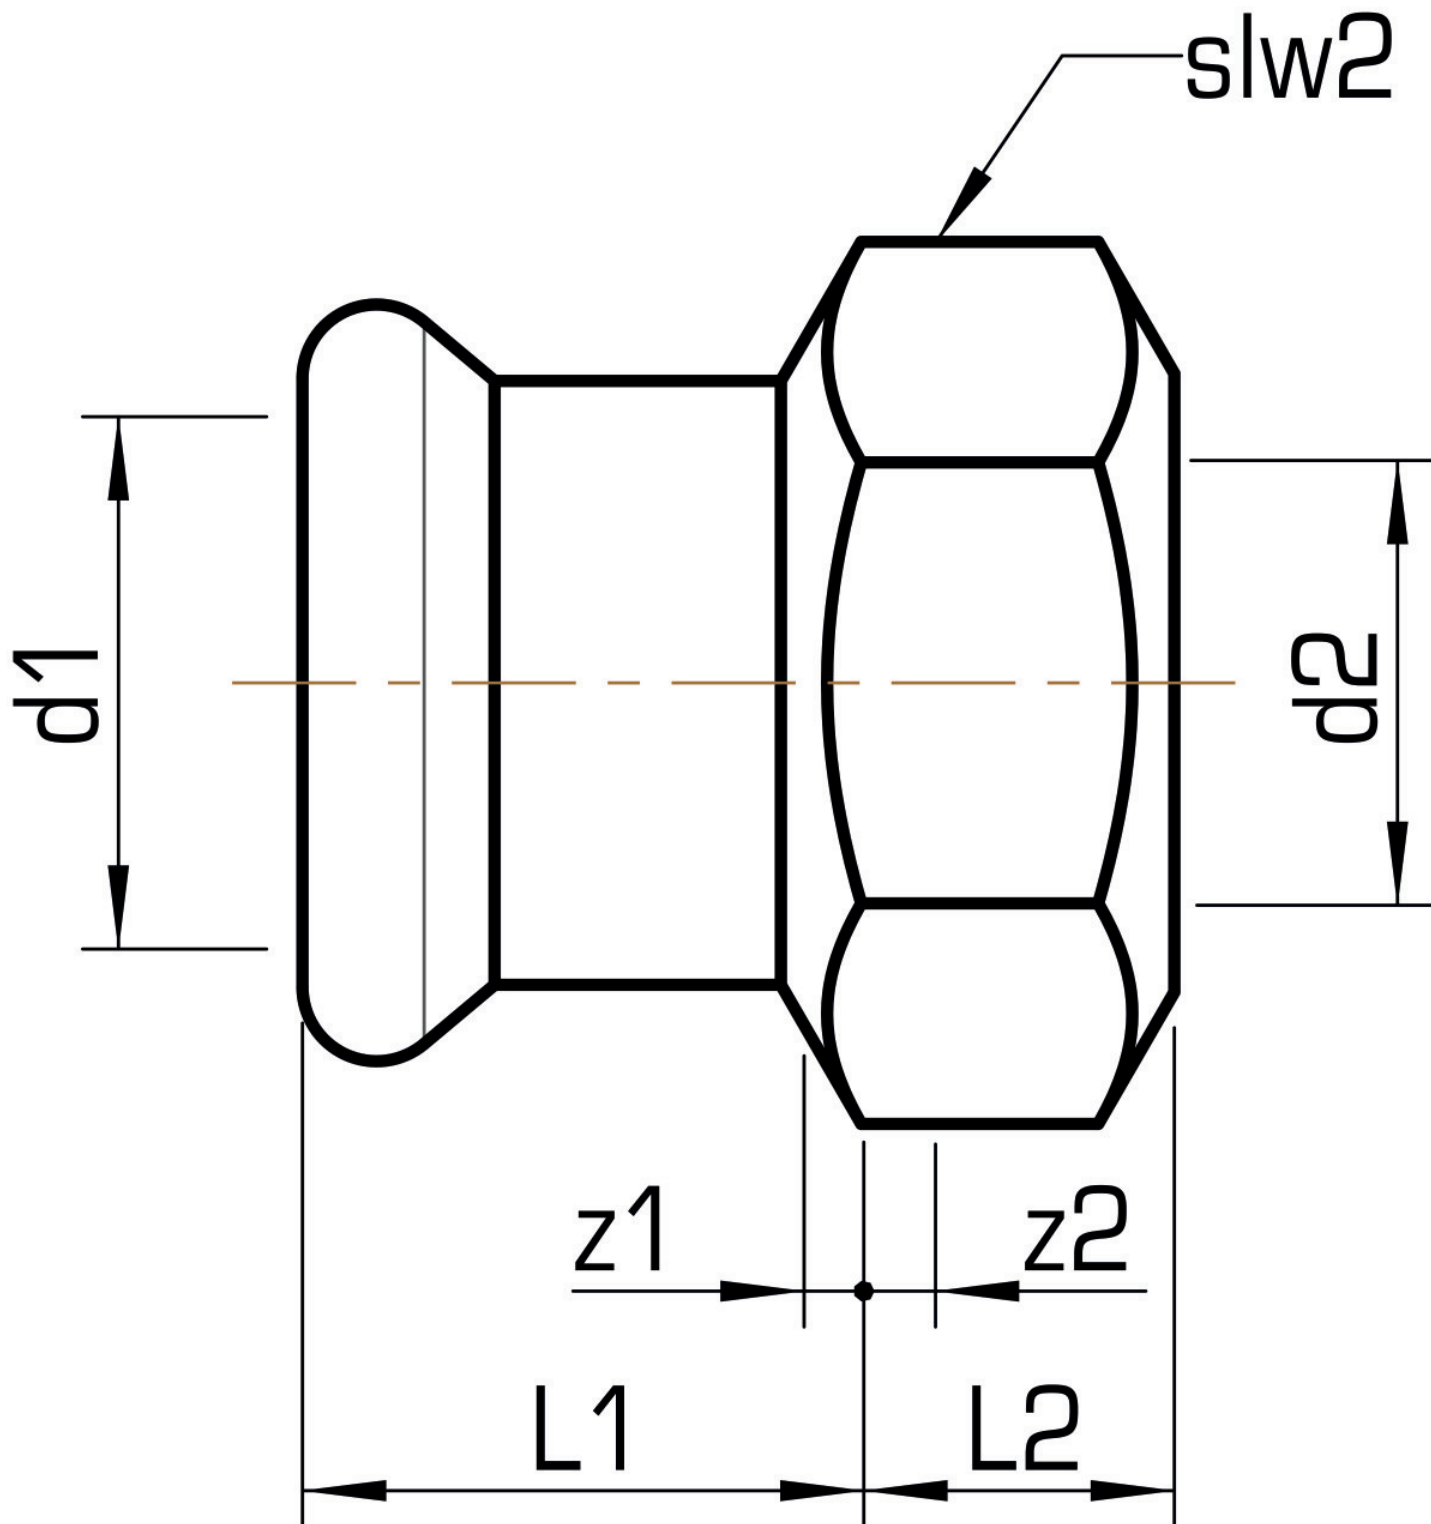

# STEEL FIX EDELSTAHL

NP457 STEELFIX stainless steel press-fit-adapter with female thread 28x1"

53706E05

## Areas of application

Press-adapter with female thread made of stainless steel 1.4404, incl. EPDM sealing components, d15-54 "leak before pressed"

Press contour: M

## Product information

VPE1	10,00 SA1
VPE2	40,00 KT1
VPE3	1000,00 DDP
weight	0,160 KGM
text	STEELFIX stainless steel press-fit-adapter with female thread
INTRNR	73072980
material group	EDELSTAHL pressfittings
code	NP457

Art. No	label	d2 Inches	d1 mm	L1 mm	L2 mm	z1 mm	z2 mm	slw2 mm
53706E05	28x1"	1"	28	25,5	19,5	2,5	6,5	38

**KE KELIT GmbH**

A 4020 Linz, Ignaz-Mayer-Straße 17, Austria, Europe

**PHONE** +43 (0) 50 779 **E-MAIL** [office@kekelit.com](mailto:office@kekelit.com)