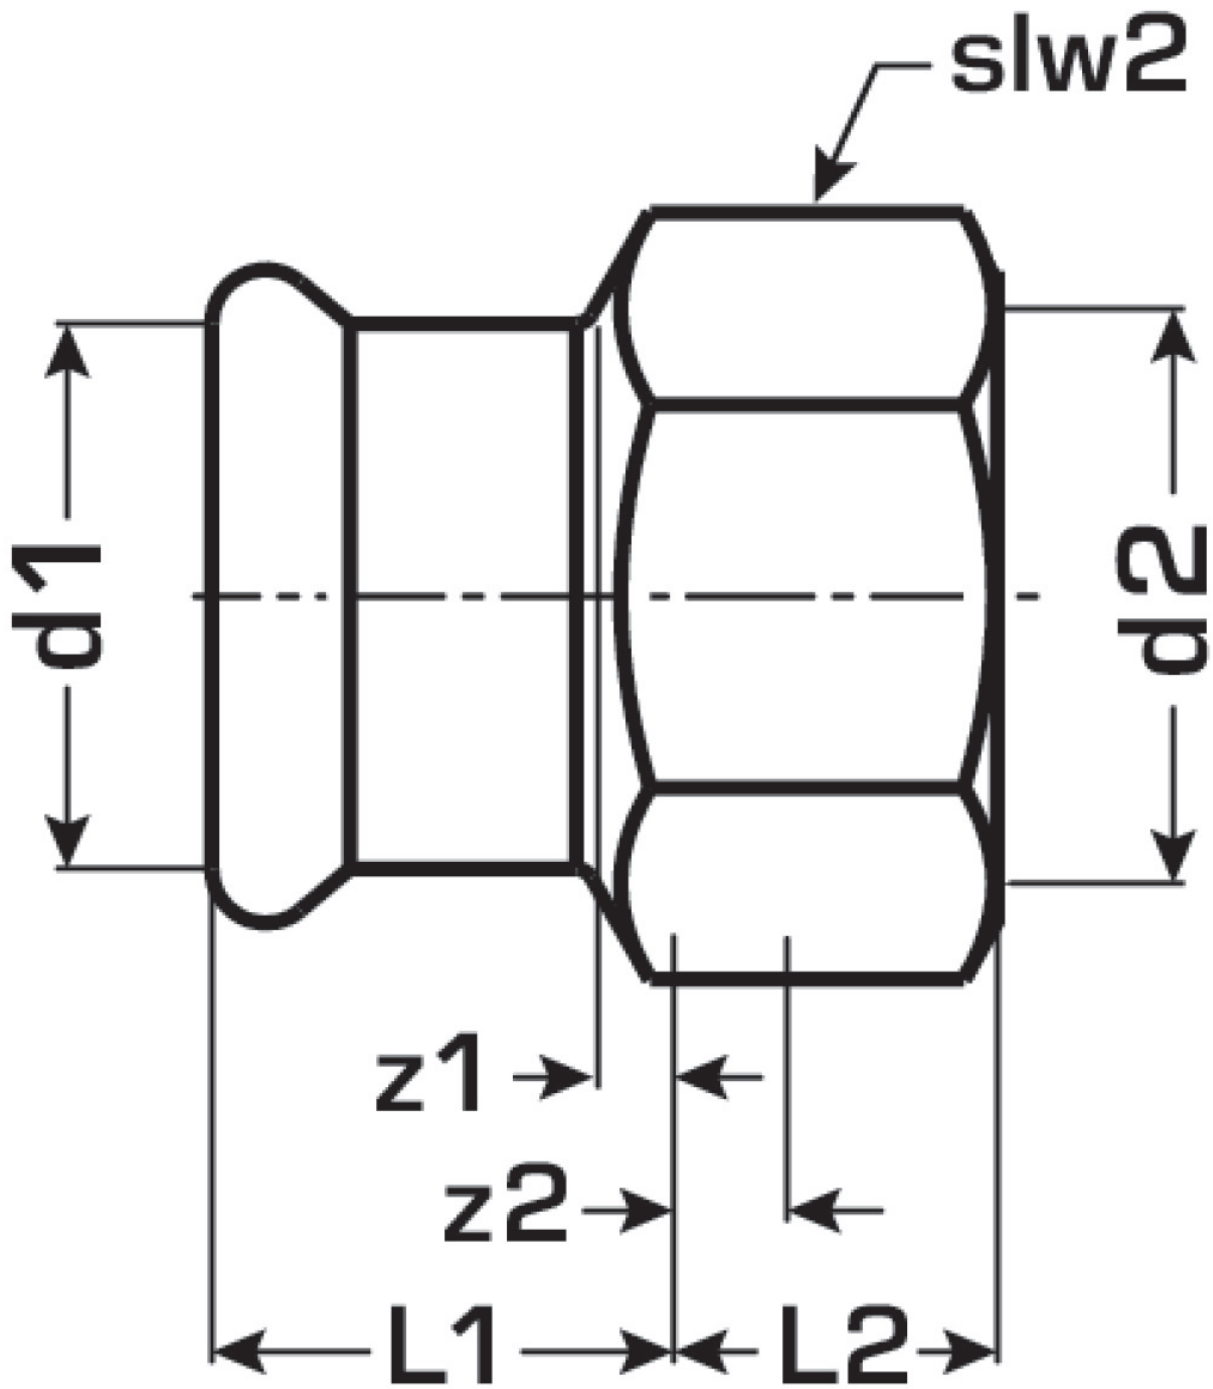

STEEL FIX EDELSTAHL

NP457 Stainless steel press-adaptor female
28x1"

53706E05

Areas of application

Press-fit adaptor with female thread made of stainless steel 1.4404, incl. EPDM sealing components, d15-54 "leak before pressed"

Press contour: M

Approvals:

Specifications

Article information

port 1	Pressmuffe
port 2	Innengewinde zylindrisch BSPT-Rp (ISO 7-1 / EN 10226-1)
execution	1-teilig
design	gerade
press contour	M

Product information

VPE1	10 SA1
VPE2	40 KT1
VPE3	1000 DDP
weight	0,16 KGM
text	Stainless steel press-adaptor female
INTRNR	73072980
main material group	STEELFIX
material group	EDELSTAHL pressfittings
code	NP457

Art. No	label	d2	d1 mm	L1 mm	L2 mm	z1 mm	z2 mm	slw2 mm
53706E05	28x1"	1 Zoll (25)	28	25	20	2	7	38