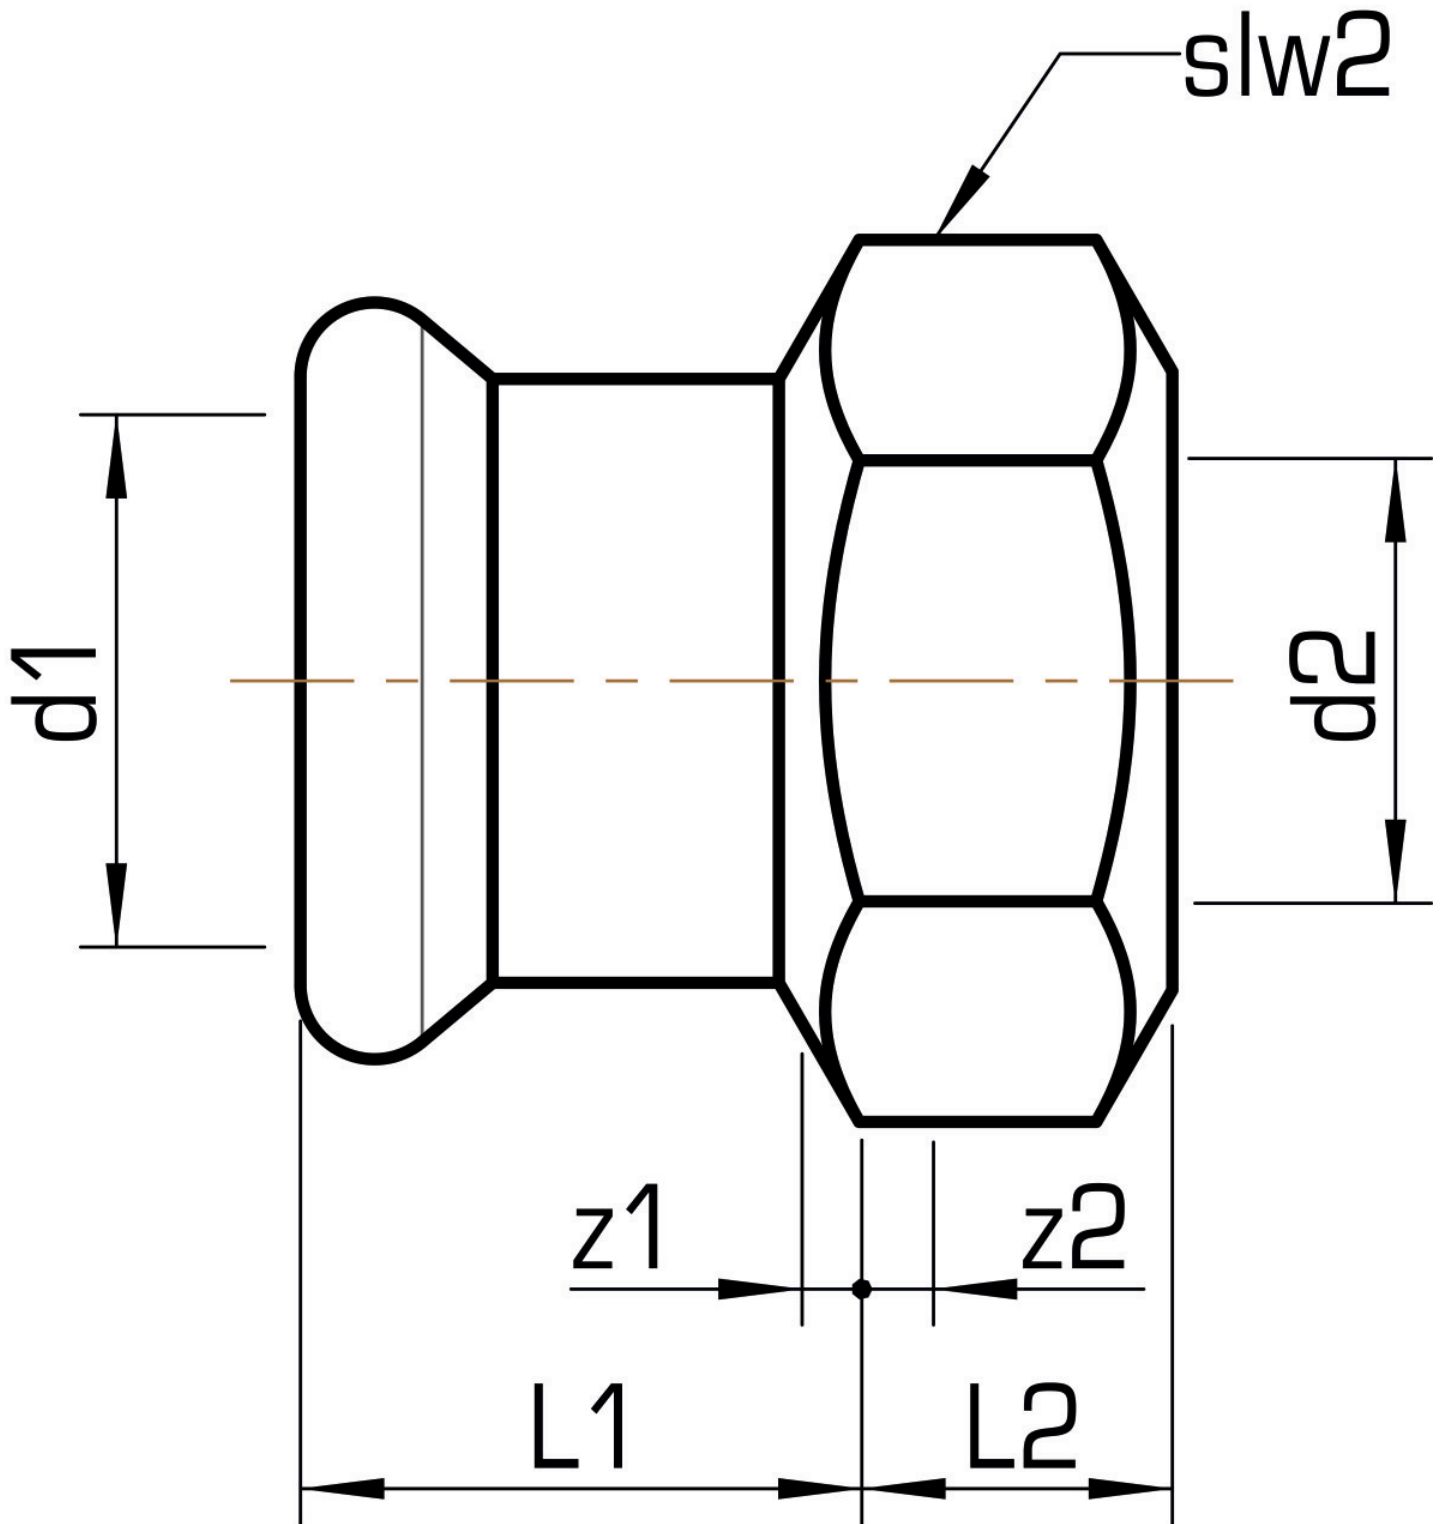

STEEL FIX EDELSTAHL

NP457 STEELFIX stainless steel press-fit-adapter with female thread 35x1"

53706F05

Areas of application

Press-adapter with female thread made of stainless steel 1.4404, incl. EPDM sealing components, d15-54 "leak before pressed"

Press contour: M

Approvals:

Specifications

Article information

port 1	Pressmuffe
port 2	Innengewinde zylindrisch BSPT-Rp (ISO 7-1 / EN 10226-1)
execution	1-part
design	gerade
press contour	M

Product information

VPE1	5,00 SA1
VPE2	20,00 KT1
VPE3	500,00 DDP
weight	0,154 KGM
text	STEELFIX stainless steel press-fit-adapter with female thread
INTRNR	73072980
material group	EDELSTAHL pressfittings
code	NP457

Art. No	label	d2 Inches	d1 mm	L1 mm	L2 mm	z1 mm	z2 mm	slw2 mm
53706F05	35x1"	1"	35	29	17	3	4	46