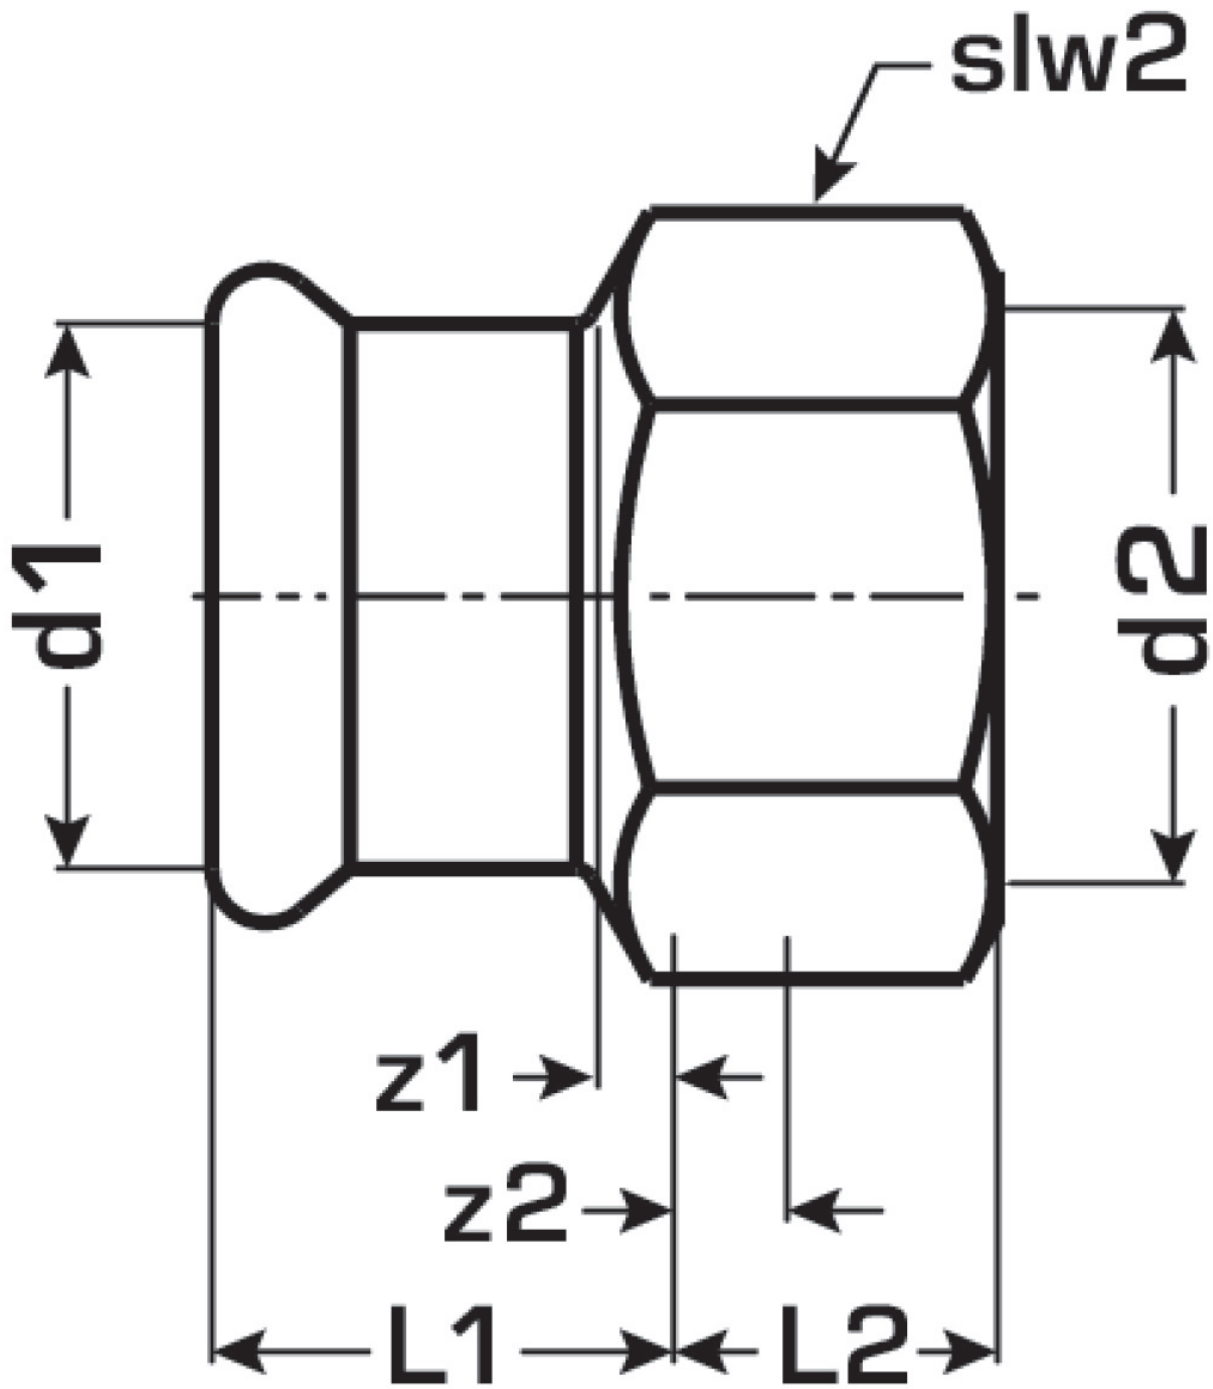

# STEEL FIX EDELSTAHL

NP457 Stainless steel press-adaptor female  
42x5/4"

53706G06

## Areas of application

Press-fit adaptor with female thread made of stainless steel 1.4404, incl. EPDM sealing components, d15-54 "leak before pressed"

Press contour: M

## Article information

port 1	Pressmuffe
port 2	Innengewinde zylindrisch BSPT-Rp (ISO 7-1 / EN 10226-1)
execution	1-teilig
design	gerade
press contour	M

Art. No	label	d2	d1 mm	L1 mm	L2 mm	slw2 mm
53706G06	42x5/4"	1 1/4 Zoll (32)	42	30	22	54