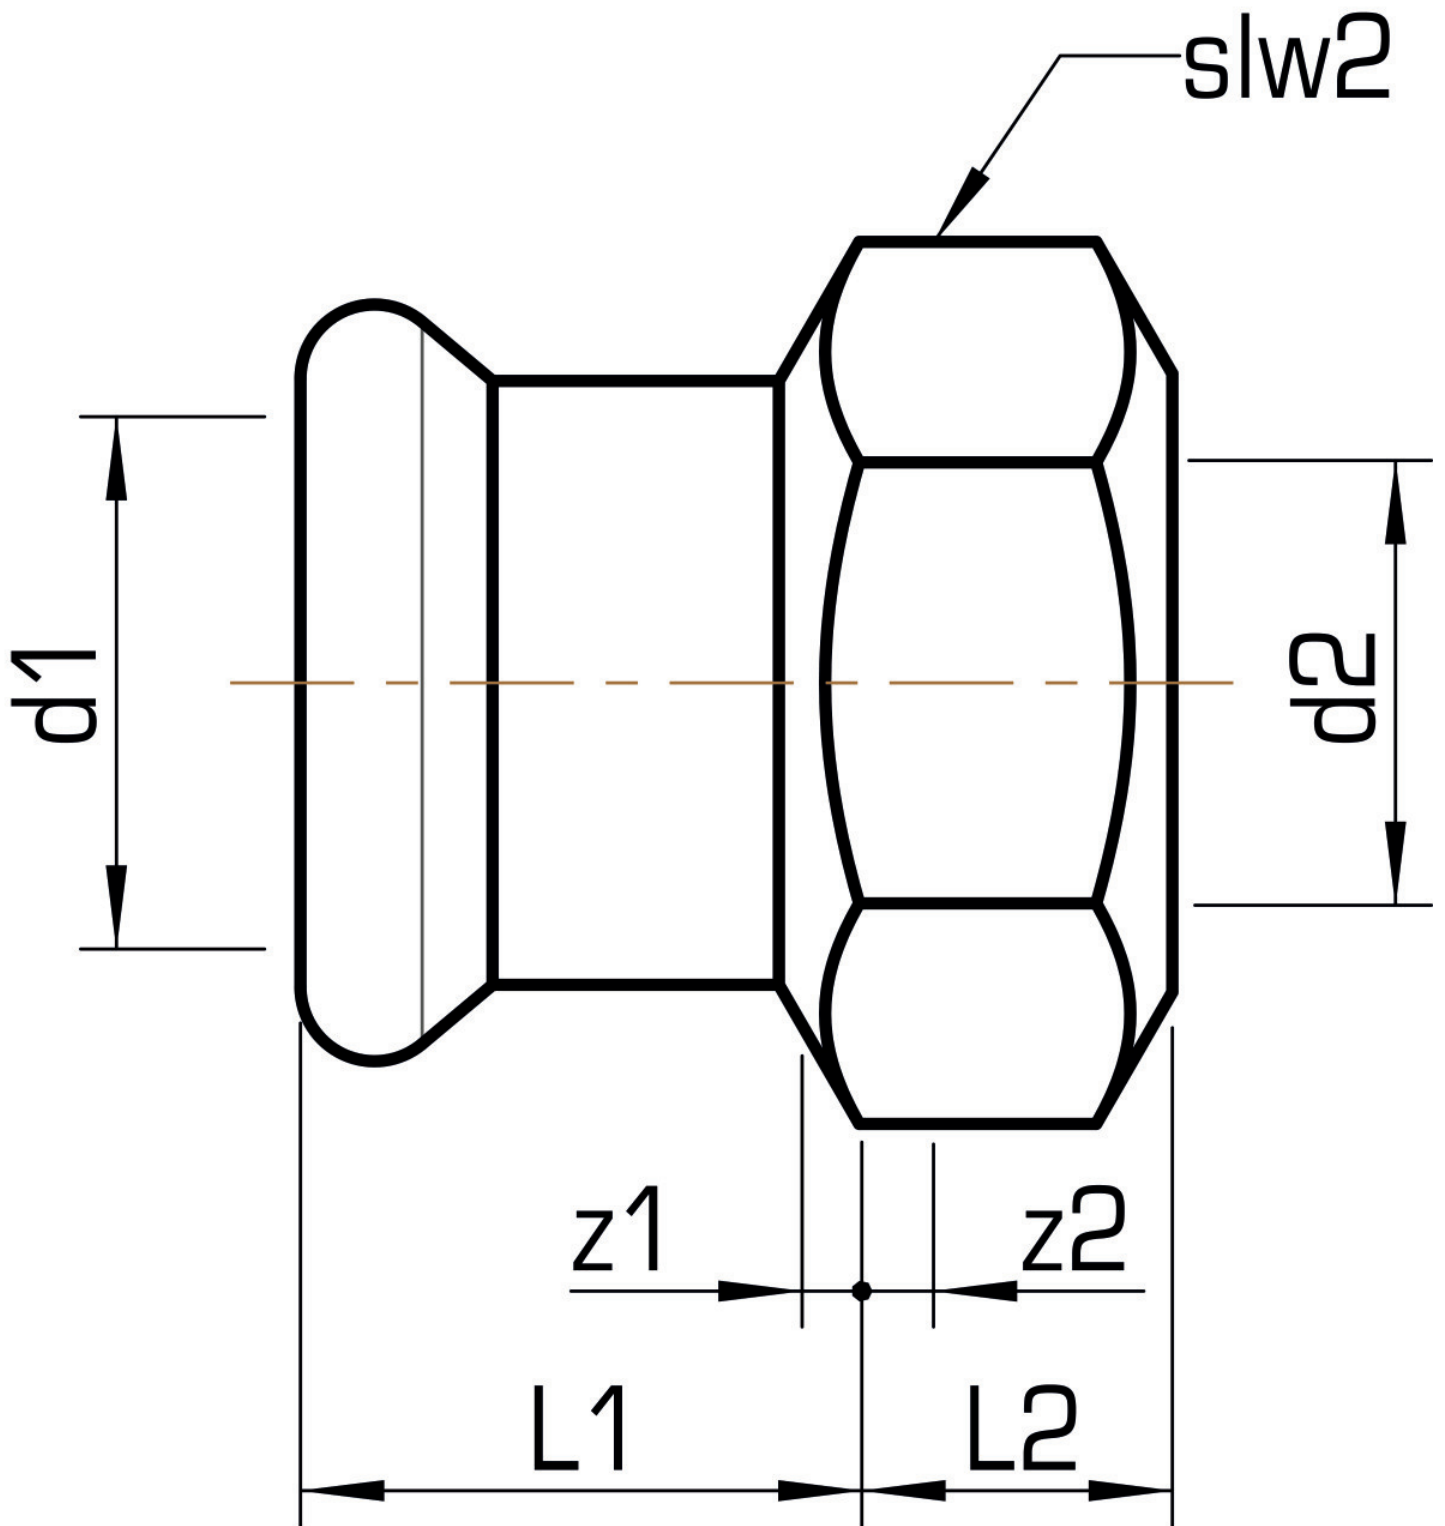

# STEEL FIX EDELSTAHL

NP457 STEELFIX stainless steel press-fit-adapter with female thread 42x6/4"

53706G07

## Areas of application

Press-adapter with female thread made of stainless steel 1.4404, incl. EPDM sealing components, d15-54 "leak before pressed"

Press contour: M

## Product information

VPE1	4,00 SA1
VPE2	12,00 KT1
VPE3	300,00 DDP
weight	0,278 KGM
text	STEELFIX stainless steel press-fit-adapter with female thread
INTRNR	73072980
material group	EDELSTAHL pressfittings
code	NP457

Art. No	label	d2 Inches	d1 mm	L1 mm	L2 mm	z1 mm	z2 mm	slw2 mm
53706G07	42x6/4"	1 1/2"	42	32	22	2	8	54

**KE KELIT GmbH**

A 4020 Linz, Ignaz-Mayer-Straße 17, Austria, Europe

**PHONE** +43 (0) 50 779 **E-MAIL** [office@kekelit.com](mailto:office@kekelit.com)