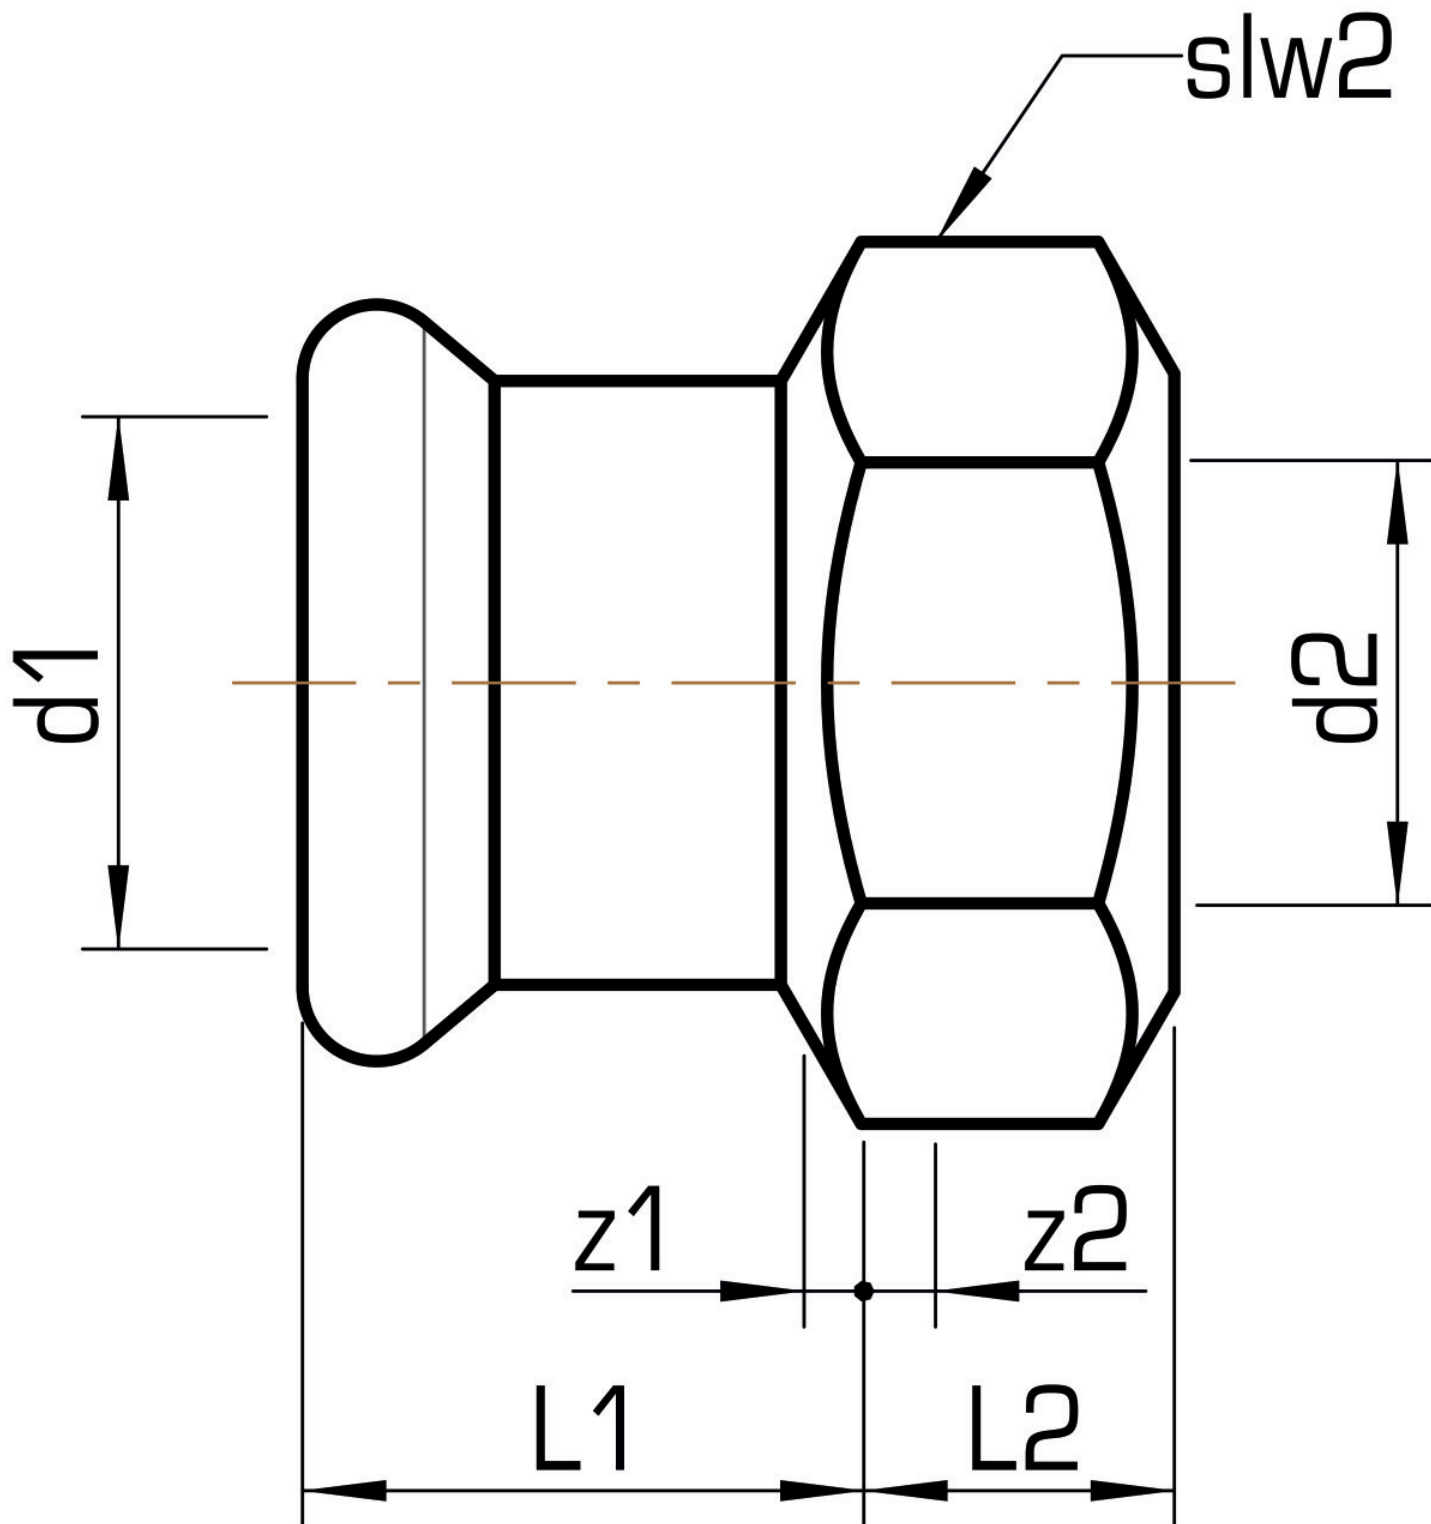

# STEEL FIX EDELSTAHL

NP457 STEELFIX stainless steel press-fit-adapter with female thread 54x2"

53706H09

## Areas of application

Press-adapter with female thread made of stainless steel 1.4404, incl. EPDM sealing components, d15-54 "leak before pressed"

Press contour: M

## Product information

VPE1	4,00 SA1
VPE2	12,00 KT1
VPE3	300,00 DDP
weight	0,491 KGM
text	STEELFIX stainless steel press-fit-adapter with female thread
INTRNR	73072980
material group	EDELSTAHL pressfittings
code	NP457

Art. No	label	d2 Inches	d1 mm	L1 mm	L2 mm	z1 mm	z2 mm	slw2 mm
53706H09	54x2"	2"	54	37	26	2	8	67

**KE KELIT GmbH**

A 4020 Linz, Ignaz-Mayer-Straße 17, Austria, Europe

**PHONE** +43 (0) 50 779 **E-MAIL** [office@kekelit.com](mailto:office@kekelit.com)