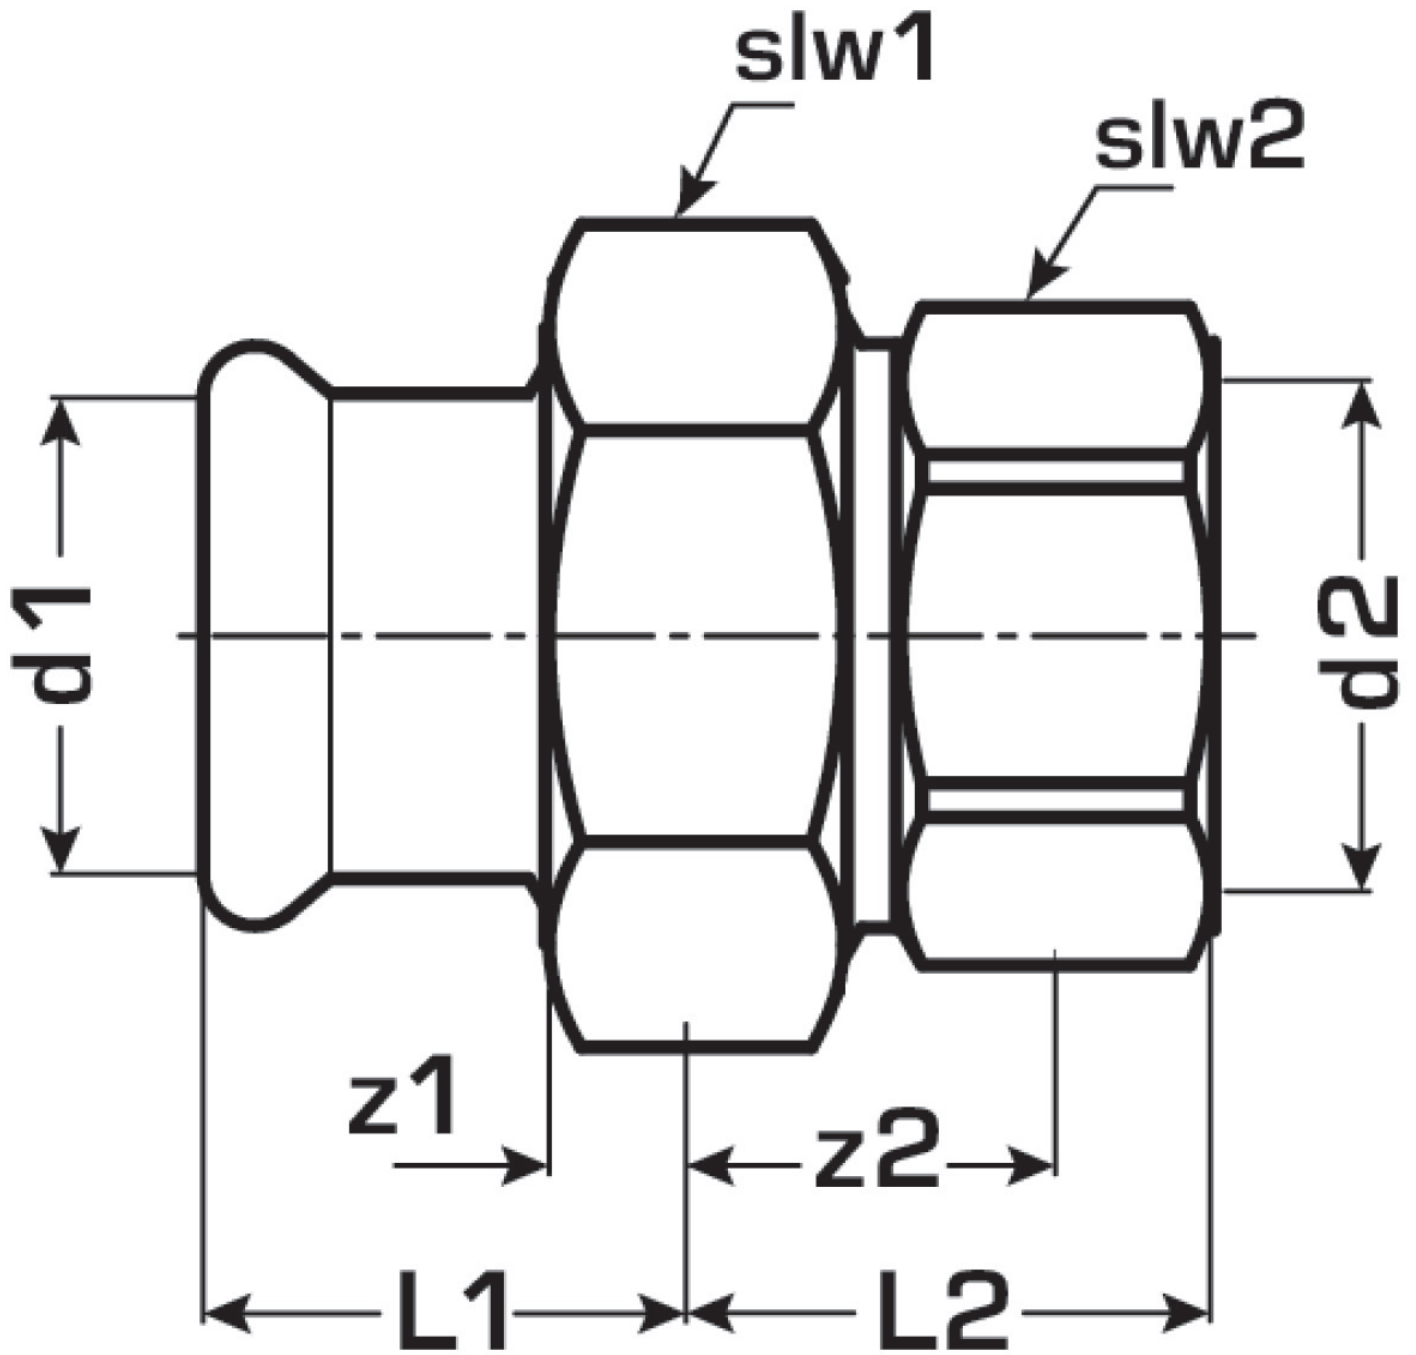

## Areas of application

Press-fit union with female thread conforming to EN 10226-1 made of stainless steel 1.4404, incl. EPDM sealing components, d15-54 "leak before pressed"

Press contour: M

## Article information

port 1	Pressmuffe
port 2	Innengewinde zylindrisch BSPT-Rp (ISO 7-1 / EN 10226-1)
execution	1-teilig
design	gerade
press contour	M

## Product information

VPE1	2 SA1
VPE2	60 KT1
weight	0,1 KGM
text	Stainless steel press union with female thread
INTRNR	73072980
main material group	STEELFIX
material group	EDELSTAHL pressfittings
code	NP466

Art. No	label	d2	d1 mm	L1 mm	L2 mm	z1 mm	z2 mm	slw1 mm	slw2 mm
53742B02	15x1/2"	1/2 Zoll (15)	15	57	28	9	18	30	24