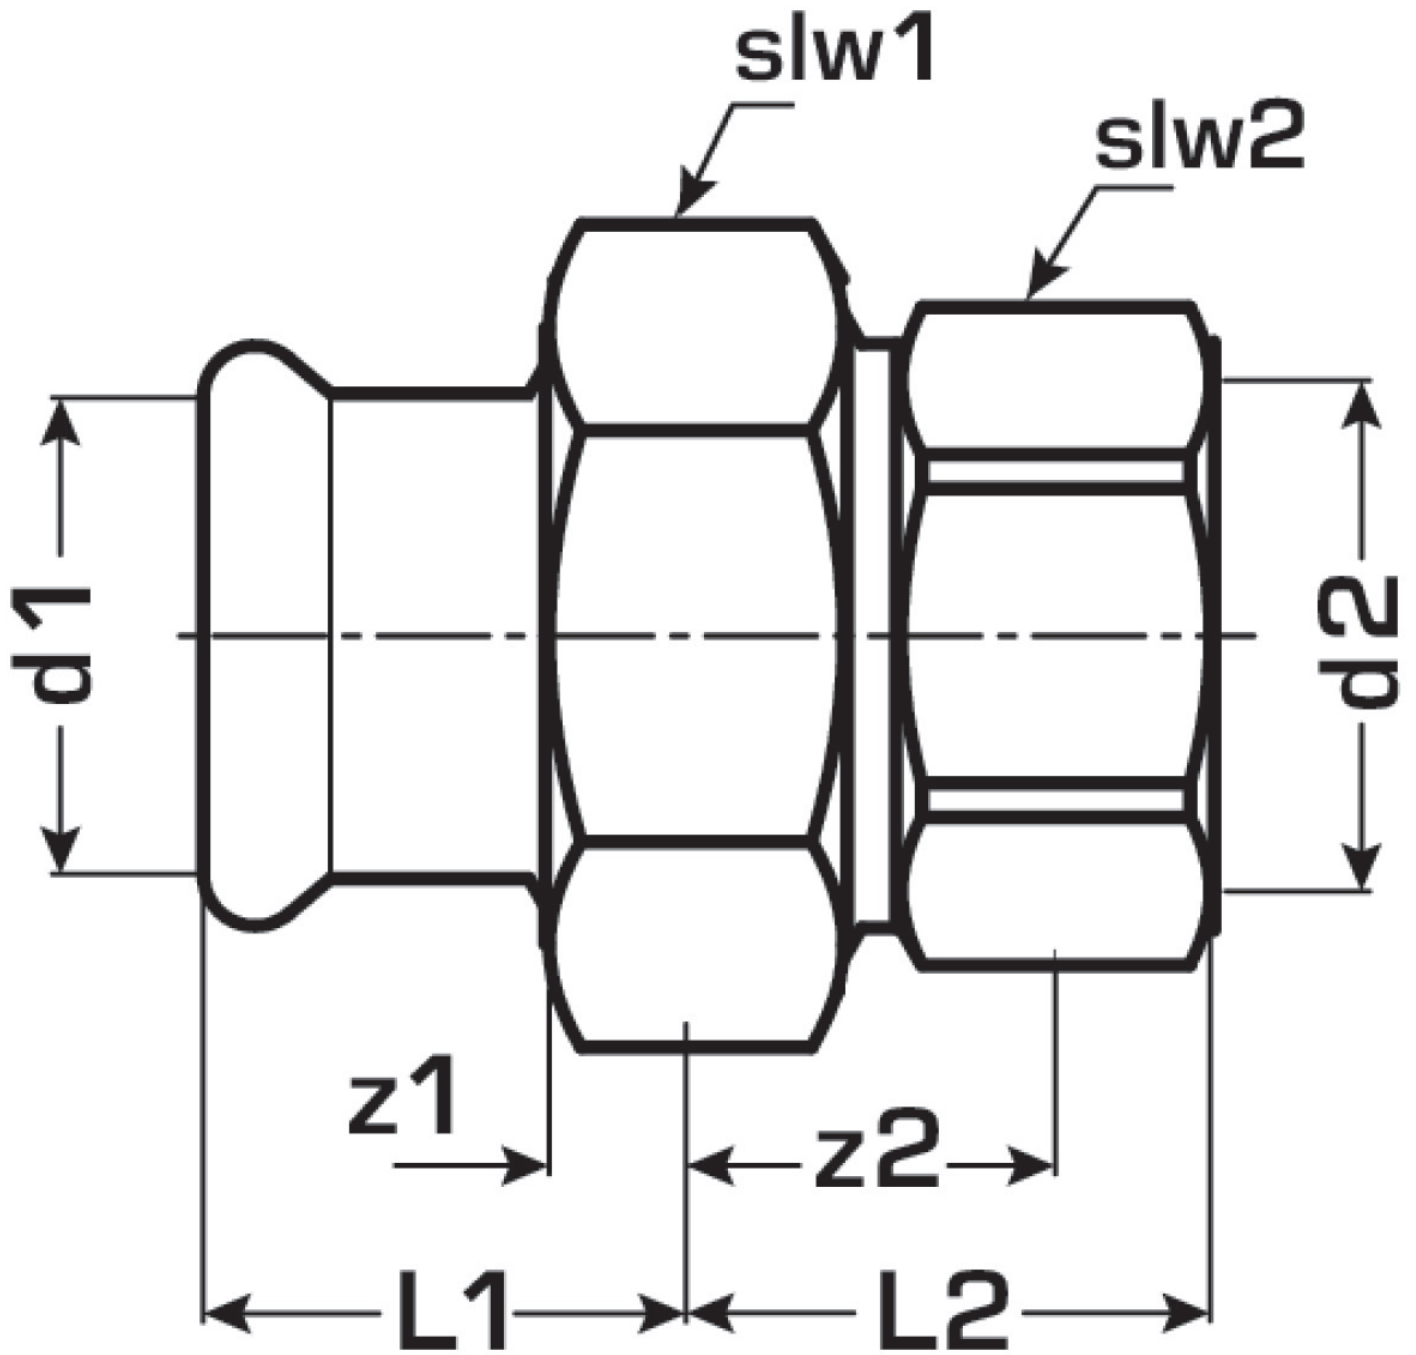

STEEL FIX EDELSTAHL

NP466 Stainless steel press union with female thread 42x6/4"

53742G07

Areas of application

Press-fit union with female thread conforming to EN 10226-1 made of stainless steel 1.4404, incl. EPDM sealing components, d15-54 "leak before pressed"

Press contour: M

Approvals:

Specifications

Article information

port 1	Pressmuffe
port 2	Innengewinde zylindrisch BSPT-Rp (ISO 7-1 / EN 10226-1)
execution	1-teilig
design	gerade
press contour	M

Product information

VPE1	2 SA1
VPE2	8 KT1
weight	0,614 KGM
text	Stainless steel press union with female thread
INTRNR	73072980
main material group	STEELFIX
material group	EDELSTAHL pressfittings
code	NP466

Art. No	label	d2	d1 mm	L1 mm	L2 mm	z1 mm	z2 mm	slw1 mm	slw2 mm
53742G07	42x6/4"	1 1/2 Zoll (40)	42	82	41	11	27	58	54