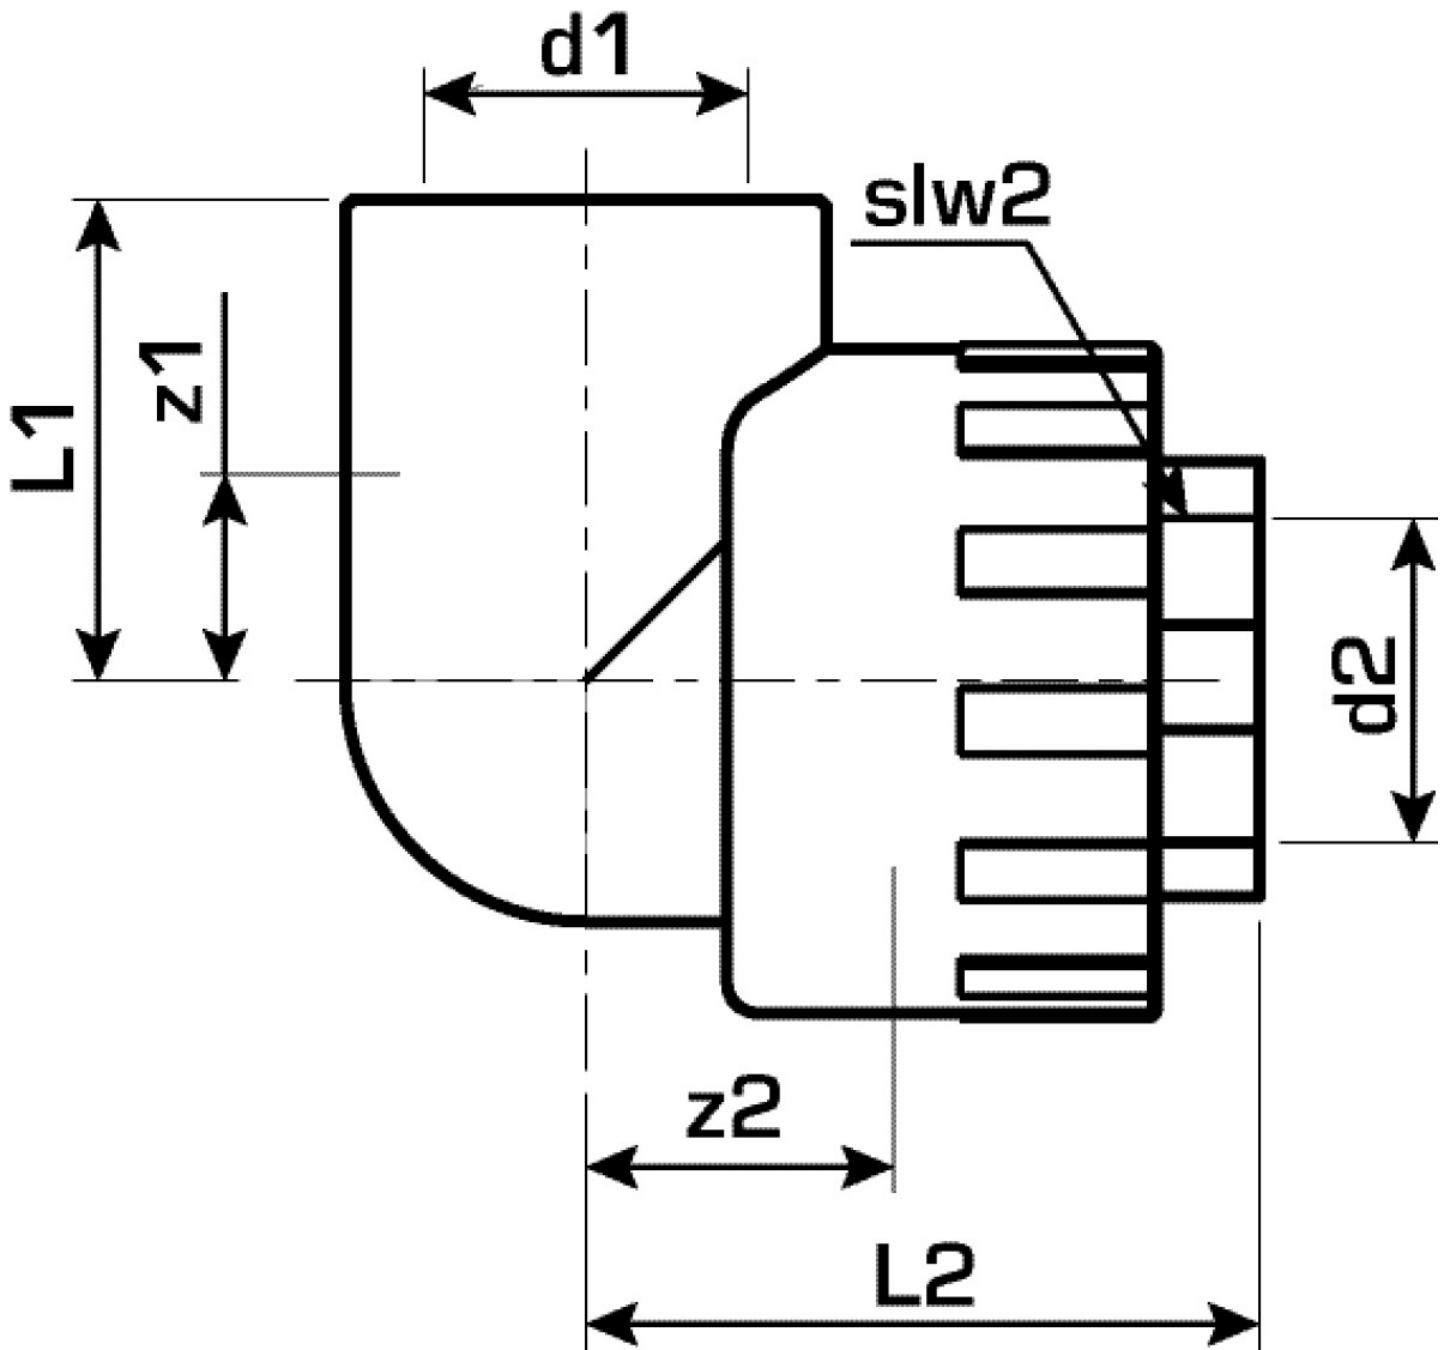

## TRI23 KETRIX 90° adapter elbow with female thread 25x1/2"

55216E02

### Areas of application

KETRIX polyfusion weld fitting for connecting POB pipes with fittings made of the same material without narrowing the cross-section, with injected male thread made of dezincification-resistant brass and non-porous metal-plating, thread conforms to ÖNORM EN 10226

System parts marked with an "S" are produced with a wrench attachment connection

Do NOT connect to threaded pipes or to cast iron fittings!

# Specifications

Product information	
VPE1	10,00 SA1
VPE2	60,00 KT1
VPE3	240,00 KT2
VPE4	5760,00 PAL
weight	0,116 KGM
text	KETRIX 90° adapter elbow with female thread
INTRNR	39174000
main material group	KETRIX
material group	KETRIX metal fittings
code	TRI23