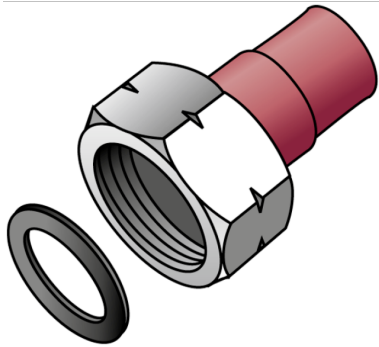

# KETRIX

TRI57 KETRIX screw fitting connection  
plastic/metal, female thread 75x3 1/4"

55244J15

## Areas of application

KETRIX polyfusion weld fitting, flat sealing, including EPDM seal  
plastic socket or EPDM seal available separately!

# Specifications

Product information	
VPE1	1,00 SA1
VPE2	5,00 KT1
VPE3	20,00 KT2
VPE4	480,00 PAL
weight	1,062 KGM
text	KETRIX screw fitting connection plastic/metal, female thread
INTRNR	39174000
main material group	KETRIX
material group	KETRIX metal fittings
code	TRI57

Art. No	label
55244J15	75x3 1/4"