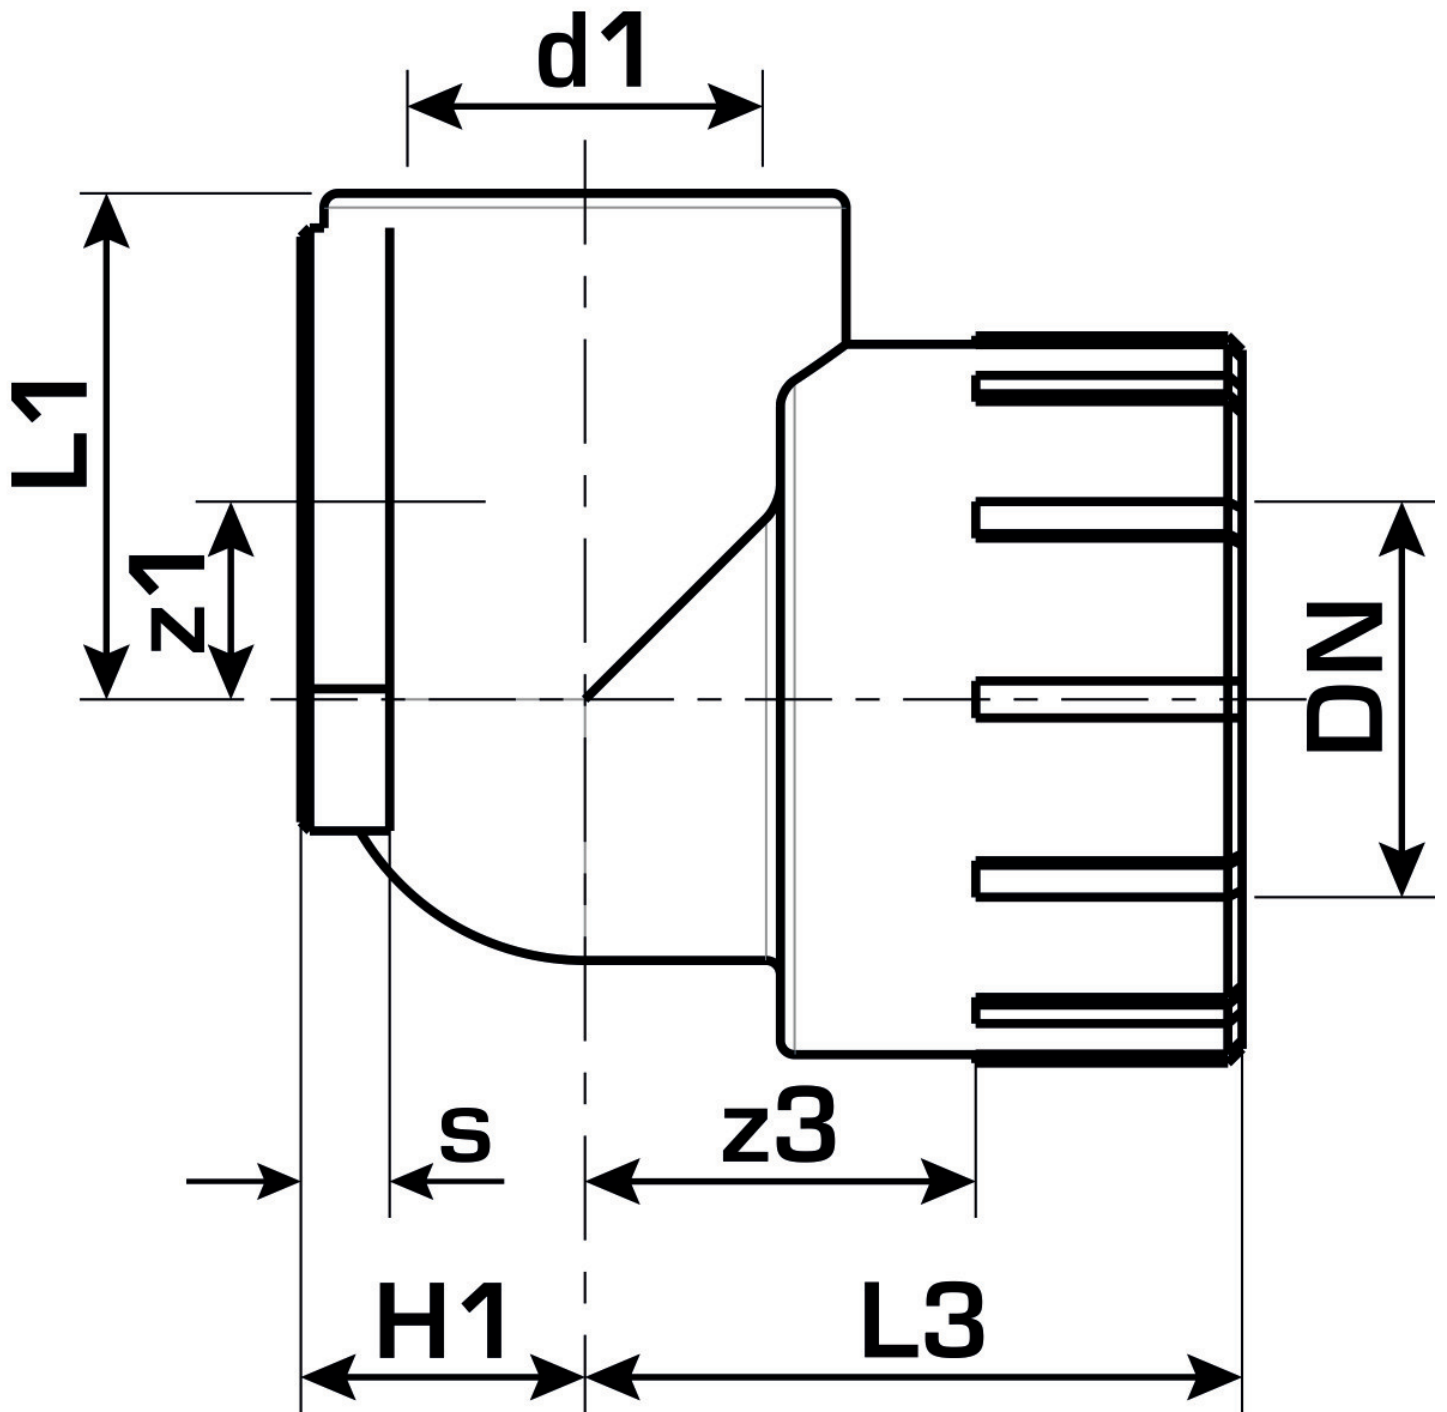

KETRIX

TRI83 KETRIX wall bracket fitting elbow 90° with female thread 25x3/4"

55202E04

Areas of application

KETRIX polyfusion weld fitting for connecting POB pipes with fittings made of the same material without narrowing the cross section, with injected female thread made of dezincification-resistant brass and non-porous metal-plating, thread conforms to ÖNORM EN 10226

Do NOT connect to threaded pipes or to cast iron fittings!

Specifications

Product information	
VPE1	10,00 SA1
VPE2	50,00 KT1
VPE3	200,00 KT2
VPE4	4800,00 PAL
weight	0,120 KGM
text	KETRIX wall bracket fitting elbow 90° with female thread
INTRNR	39174000
main material group	KETRIX
material group	KETRIX metal fittings
code	TRI83

Art. No	label
55202E04	25x3/4"