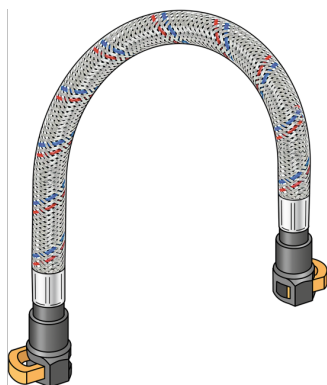

CLIMATE FIX

KCS413 CLIMATEFIX quick-plug hose 12/500

63568050

Areas of application

Quick-plug hose for CLIMATEFIX ceiling sail, incl. EPDM sealing components, tensioning clip as a withdrawal barrier

Area of application: tmax 70°C/10 bar

ATTENTION: NOT FOR sanitation installations!

Specifications

Product information	
VPE1	2,00 SA1
VPE2	20,00 KT1
L	0,5
weight	0,070 KGM
text	CLIMATEFIX quick-plug hose
INTRNR	40093200
main material group	CLIMATEFIX
material group	CLIMATEFIX fittings
code	KCS413

Art. No	label
63568050	12/500