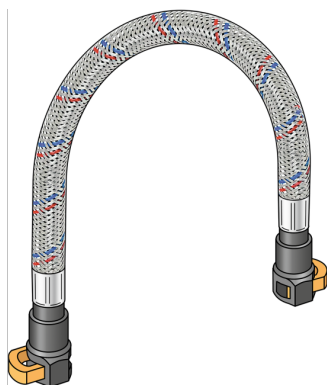

CLIMATE FIX

KCS413 CLIMATEFIX quick-plug hose 12/1000

63568100

Areas of application

Quick-plug hose for CLIMATEFIX ceiling sail, incl. EPDM sealing components, tensioning clip as a withdrawal barrier

Area of application: tmax 70°C/10 bar

ATTENTION: NOT FOR sanitation installations!

Specifications

Product information	
VPE1	2,00 SA1
VPE2	20,00 KT1
L	1
weight	0,095 KGM
text	CLIMATEFIX quick-plug hose
INTRNR	40093200
main material group	CLIMATEFIX
material group	CLIMATEFIX fittings
code	KCS413

Art. No	label
63568100	12/1000