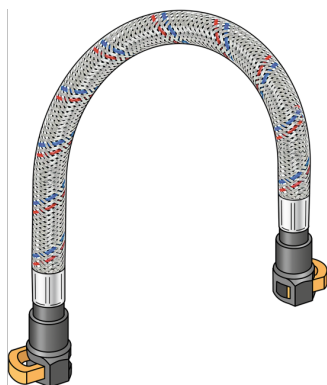

CLIMATE FIX

KCS413 CLIMATEFIX quick-plug hose 12/1250

63568125

Areas of application

Quick-plug hose for CLIMATEFIX ceiling sail, incl. EPDM sealing components, tensioning clip as a withdrawal barrier

Area of application: tmax 70°C/10 bar

ATTENTION: NOT FOR sanitation installations!

Specifications

Product information	
VPE1	2,00 SA1
VPE2	20,00 KT1
L	1,25
weight	0,112 KGM
text	CLIMATEFIX quick-plug hose
INTRNR	40093200
main material group	CLIMATEFIX
material group	CLIMATEFIX fittings
code	KCS413

Art. No	label
63568125	12/1250