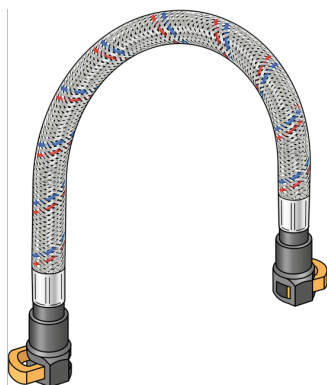

CLIMATE FIX

KCS413 CLIMATEFIX quick-plug hose 12/1500

63568150

Areas of application

Quick-plug hose for CLIMATEFIX ceiling sail, incl. EPDM sealing components, tensioning clip as a withdrawal barrier

Area of application: tmax 70°C/10 bar

ATTENTION: NOT FOR sanitation installations!

Specifications

Product information	
VPE1	2,00 SA1
VPE2	20,00 KT1
L	1,5
weight	0,130 KGM
text	CLIMATEFIX quick-plug hose
INTRNR	40093200
main material group	CLIMATEFIX
material group	CLIMATEFIX fittings
code	KCS413

Art. No	label
63568150	12/1500