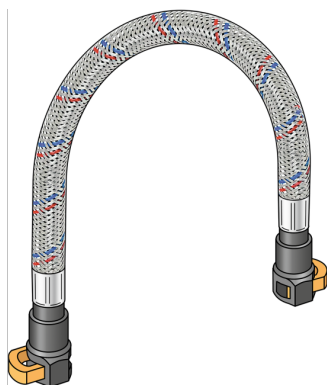

## KCS413 CLIMATEFIX quick-plug hose 12/1750

63568175

### Areas of application

Quick-plug hose for CLIMATEFIX ceiling sail, incl. EPDM sealing components, tensioning clip as a withdrawal barrier

Area of application: tmax 70°C/10 bar

ATTENTION: NOT FOR sanitation installations!

# Specifications

Product information	
VPE1	2,00 SA1
VPE2	20,00 KT1
L	1,75
weight	0,150 KGM
text	CLIMATEFIX quick-plug hose
INTRNR	40093200
main material group	CLIMATEFIX
material group	CLIMATEFIX fittings
code	KCS413