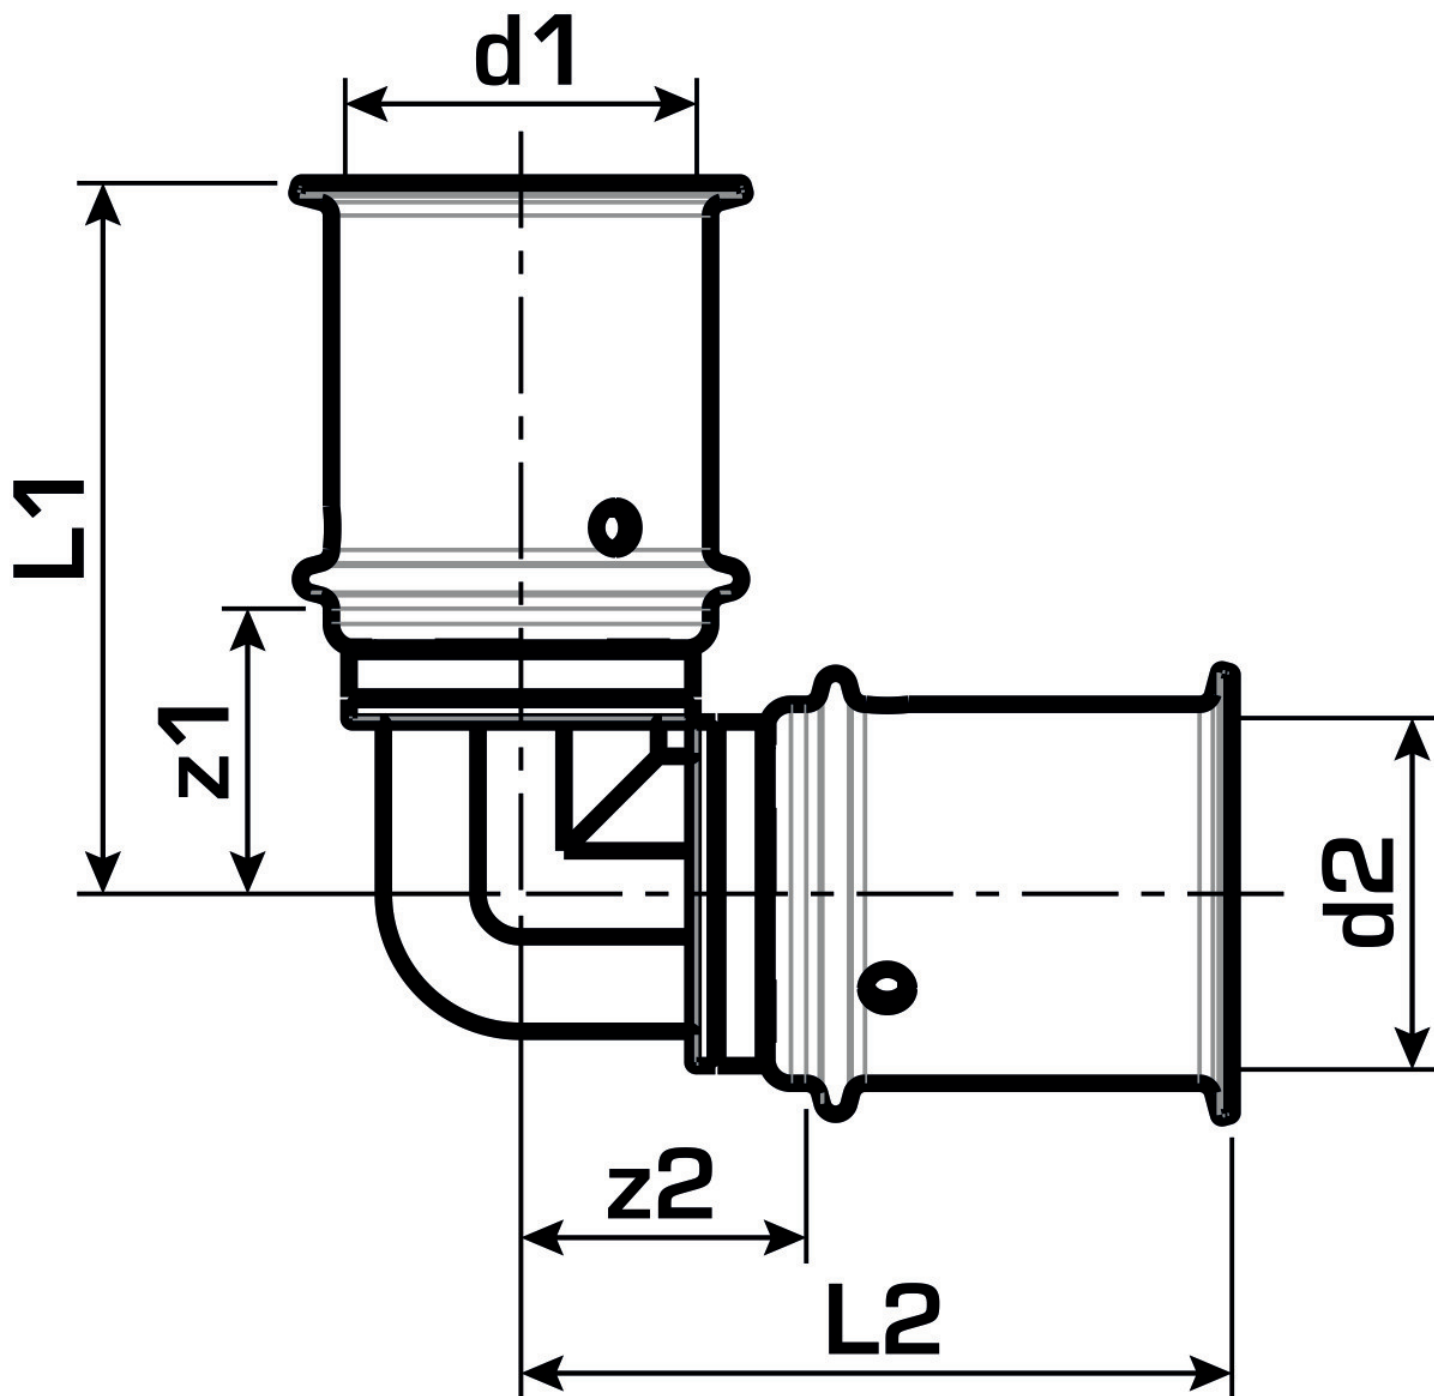

## Article information

port 1	Pressing socket
port 2	Pressing socket
execution	1-part
design	Knee
angle	90 °
press contour	U

## Product information

VPE1	10,00 SA1
VPE2	150,00 KT1
weight	0,031 KGM
text	?KELOX PPSU-W elbow 90°
INTRNR	39174000
main material group	KELOX
material group	KELOX-PPSU plastic fittings
code	KWX420W

Art. No	label	d1 mm	d2 mm	L1 mm	L2 mm	z1 mm	z2 mm
77103DD0	20	20	20	43	43	21	21