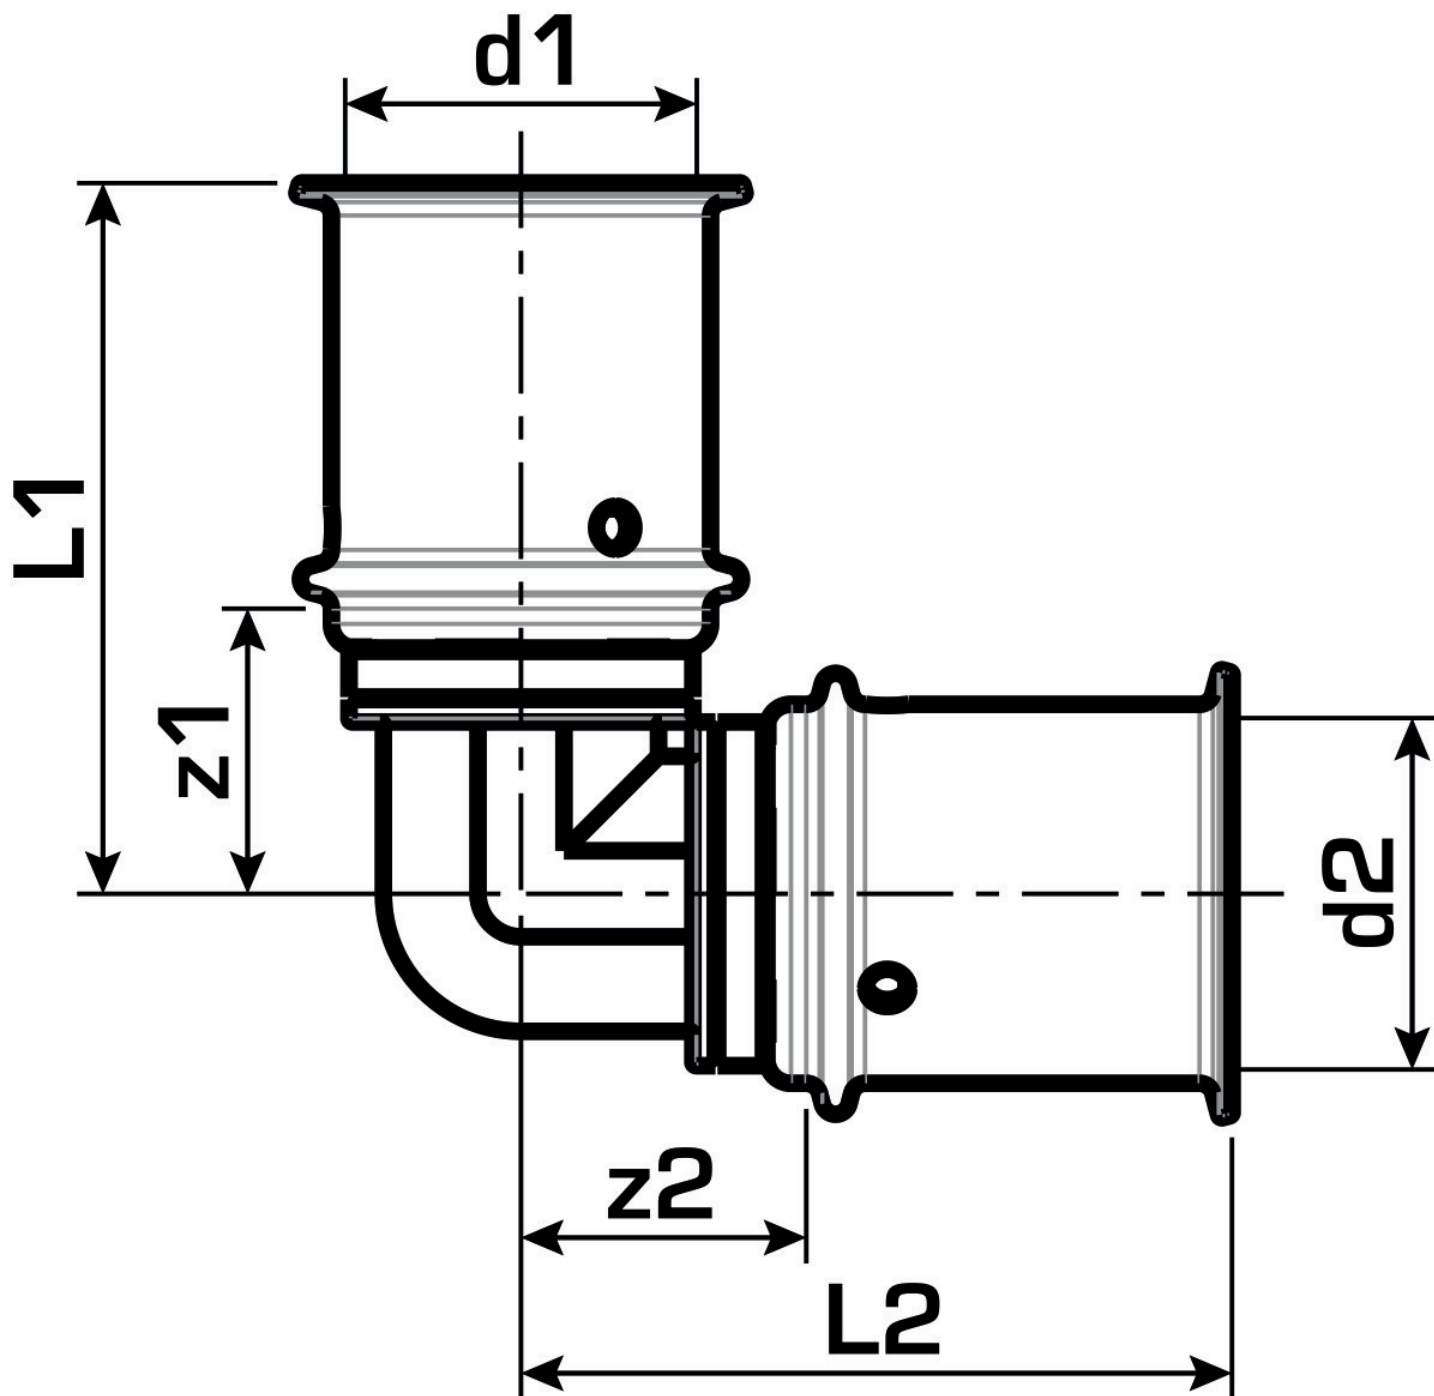

## Article information

port 1	Pressing socket
port 2	Pressing socket
execution	1-part
design	Knee
angle	90 °
press contour	U

## Product information

VPE1	10,00 SA1
VPE2	80,00 KT1
weight	0,054 KGM
text	?KELOX PPSU-W elbow 90°
INTRNR	39174000
main material group	KELOX
material group	KELOX-PPSU plastic fittings
code	KWX420W

Art. No	label	d1 mm	d2 mm	L1 mm	L2 mm	z1 mm	z2 mm
77103EE0	25	25	25	52	52	24	24