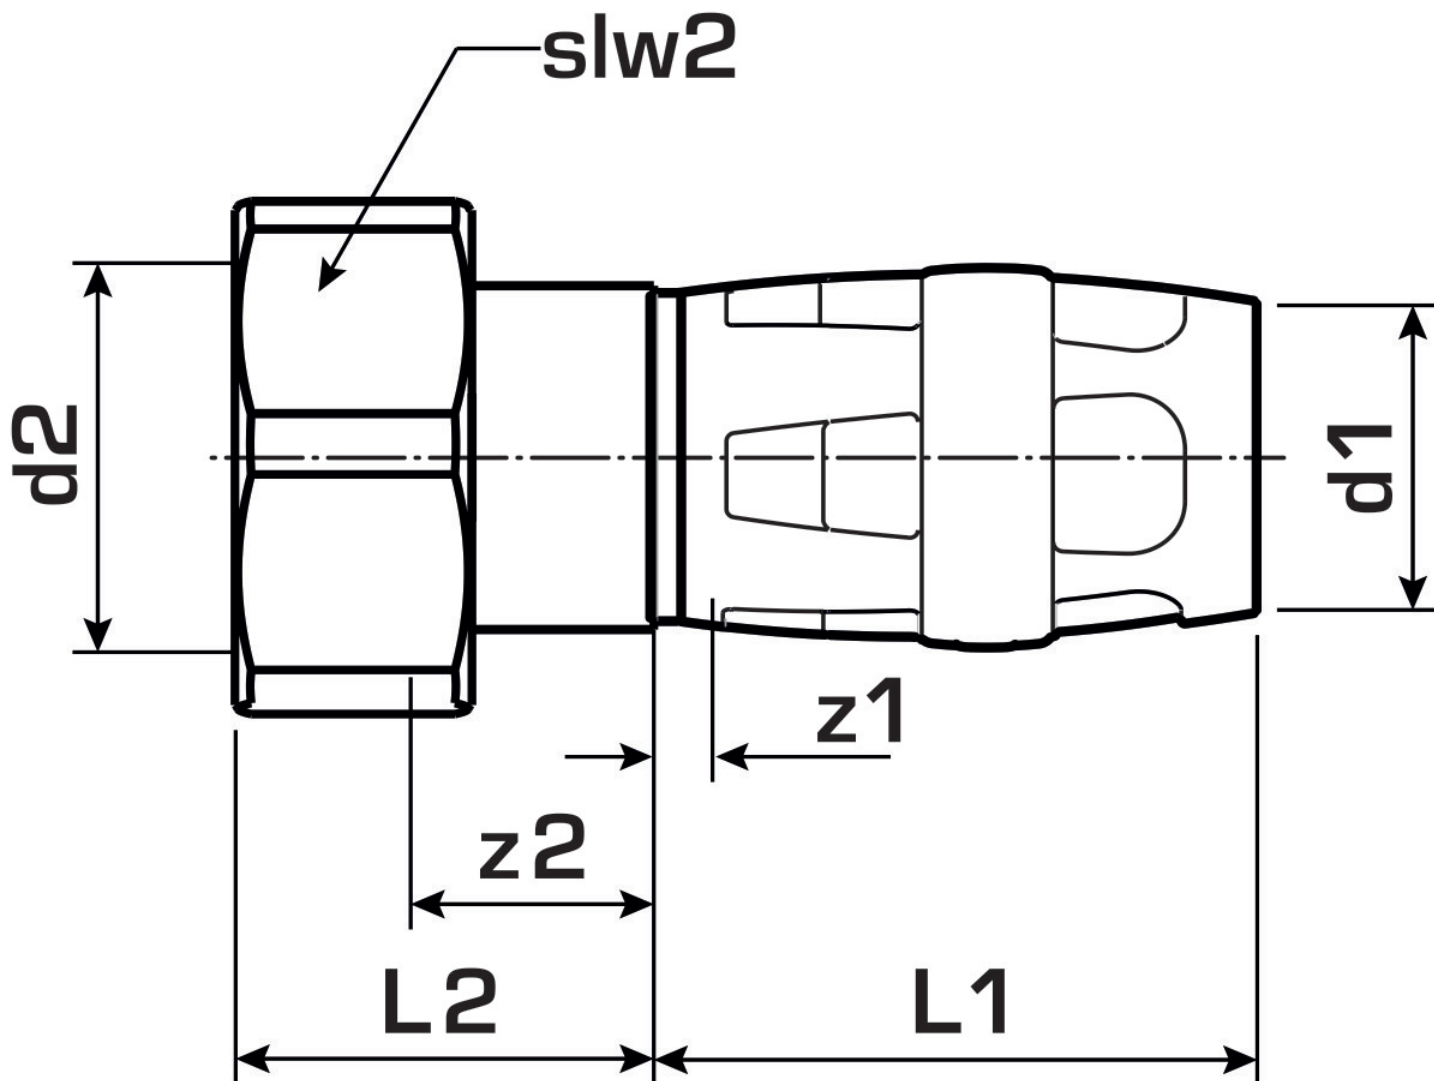

Art. No	label
73204002	Seal 1/2"