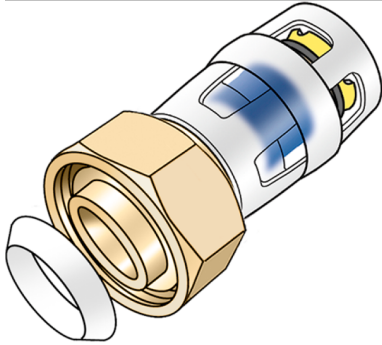

# KMP455K KELOX-PROTEC union with female thread and wedge seal Seal 1/2"

73204002

## Areas of application

Plug-in screw fitting with female thread for connecting to fittings, or threaded nipples made of dezincification-resistant brass (DZR), incl. support sleeves, O rings, withdrawal barriers and protector ring as insertion locking device, incl. wedge seal

## Product information

**VPE1** 10,00 SA1

**VPE2** 200,00 KT1

**weight** 0,001 KGM

**text** KELOX-PROTEC union with female thread and wedge seal

**INTRNR** 74122000

**main material group** KELOX

**material group** KELOX-PROtec pushfittings