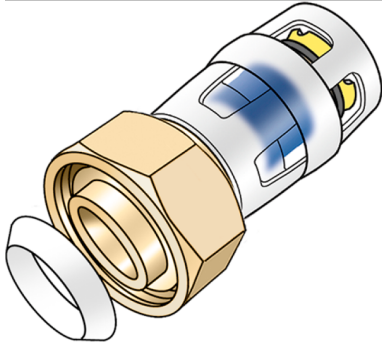

KMP455K KELOX-PROTEC union with female thread and wedge seal Seal 3/4"

73204004

Areas of application

Plug-in screw fitting with female thread for connecting to fittings, or threaded nipples made of dezincification-resistant brass (DZR), incl. push-on sleeve made of transparent polyamide, O rings, withdrawal barriers and protector ring as insertion locking device, incl. wedge seal

Approvals:

Specifications

Article information

design Straight

Technical properties

maximum working pressure at 20 ° C 10 bar

Product information

VPE1 10,00 SA1

VPE2 200,00 KT1

weight 0,001 KGM

text KELOX-PROTEC union with female thread and wedge seal

INTRNR 74122000

main material group KELOX

material group KELOX-PROtec pushfittings

code KMP455K

Art. No