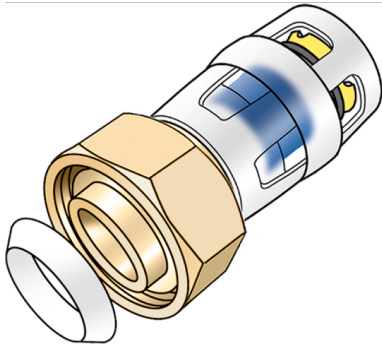

# KMP455K KELOX-PROTEC union with female thread and wedge seal Seal 3/4"

73204004

## Areas of application

Plug-in screw fitting with female thread for connecting to fittings, or threaded nipples made of dezincification-resistant brass (DZR), incl. support sleeves, O rings, withdrawal barriers and protector ring as insertion locking device, incl. wedge seal