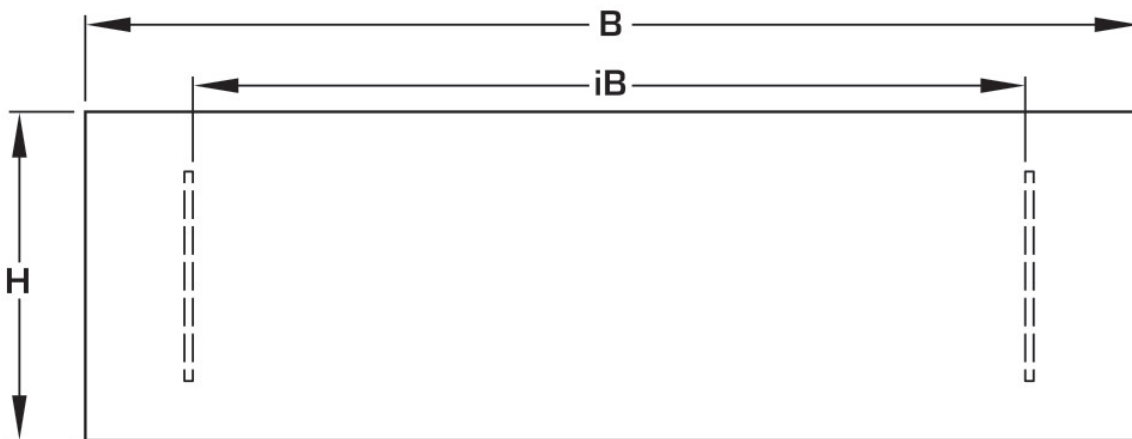

KELOX^{FB}

KM571 KELOX flush-mounted visible part 5-8 L:
760mm

9000650

Areas of application

?Sendzimir-galvanised lockable front door and frame, powder-coated, can be retrofitted with cylinder lock

Colour: White (RAL 9016)

Height: 530mm

Specifications

Article information

colour 9010

Product information

VPE1 1,00 KT1

VPE2 86,00 PAL

weight 4,600 KGM

text KELOX flush-mounted visible part

INTRNR 84818099

code KM571

Symbolgrafik UP-Sichtteil

Symbolgrafik Sichtblende

Art. No	label	t mm
9000650	5-8 L: 760mm	20

KE KELIT GmbH

A 4020 Linz, Ignaz-Mayer-Straße 17, Austria, Europe