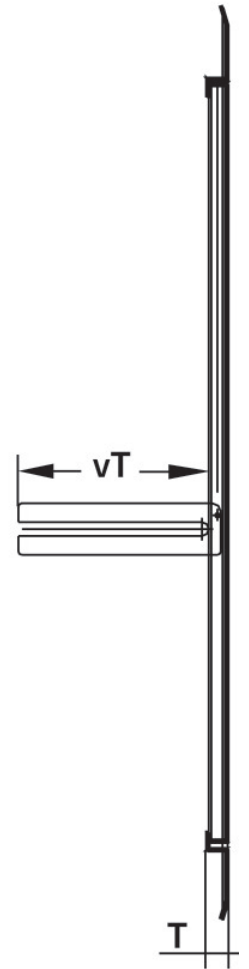

KELOX^{FB}

KM571 KELOX flush-mounted visible part 5-8 L:
760mm

9000650

Areas of application

?Sendzimir-galvanised lockable front door and frame, powder-coated, can be retrofitted with cylinder lock

Colour: White (RAL 9016)

Height: 530mm

Specifications

Article information

colour 9010

Product information

VPE1 1,00 KT1

VPE2 86,00 PAL

weight 4,600 KGM

text KELOX flush-mounted visible part

INTRNR 84818099

code KM571

Symbolgrafik UP-Sichtteil

Symbolgrafik Sichtblende

Art. No	label	t mm
9000650	5-8 L: 760mm	20

KE KELIT GmbH

A 4020 Linz, Ignaz-Mayer-Straße 17, Austria, Europe