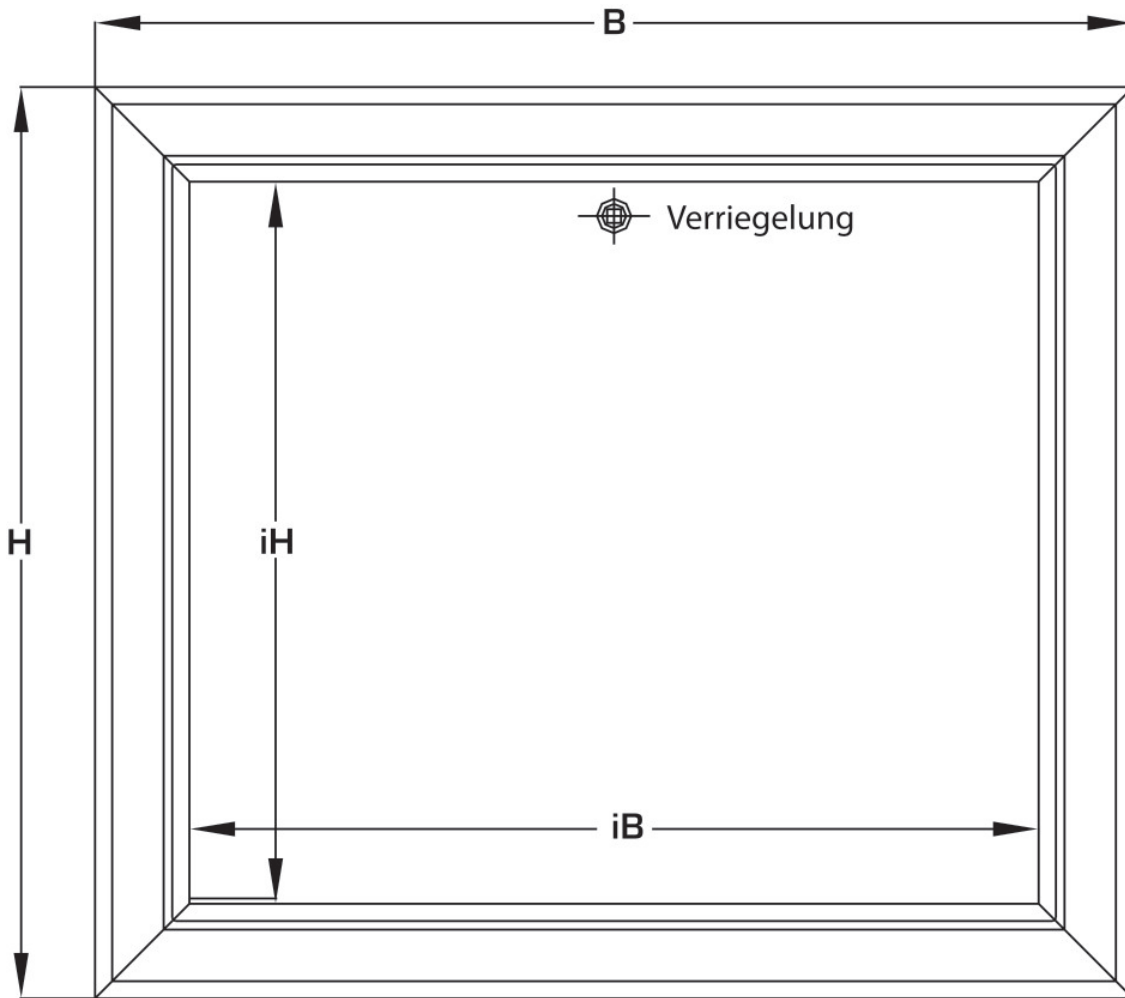

KELOX^{FB}

KM571 KELOX flush-mounted visible part 5-8 L:
760mm

9000650

Areas of application

?Sendzimir-galvanised lockable front door and frame, powder-coated, can be retrofitted with cylinder lock

Colour: White (RAL 9016)

Height: 530mm

Specifications

Article information

colour 9010

Product information

VPE1 1,00 KT1

VPE2 86,00 PAL

weight 4,600 KGM

text KELOX flush-mounted visible part

INTRNR 84818099

code KM571

Symbolgrafik UP-Sichtteil

Symbolgrafik Sichtblende

Art. No	label	t mm
9000650	5-8 L: 760mm	20

KE KELIT GmbH

A 4020 Linz, Ignaz-Mayer-Straße 17, Austria, Europe