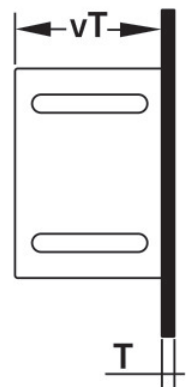

KELOX^{FB}

KM571 KELOX flush-mounted visible part 9-12 L:
910mm

9000750

Areas of application

?Sendzimir-galvanised lockable front door and frame, powder-coated, can be retrofitted with cylinder lock

Colour: White (RAL 9016)

Height: 530mm

Specifications

Article information

colour 9010

Product information

VPE1 1,00 KT1

VPE2 50,00 PAL

weight 7,700 KGM

text KELOX flush-mounted visible part

INTRNR 84818099

code KM571

Symbolgrafik UP-Sichtteil

Symbolgrafik Sichtblende

Art. No	label	t mm
9000750	9-12 L: 910mm	20

KE KELIT GmbH

A 4020 Linz, Ignaz-Mayer-Straße 17, Austria, Europe