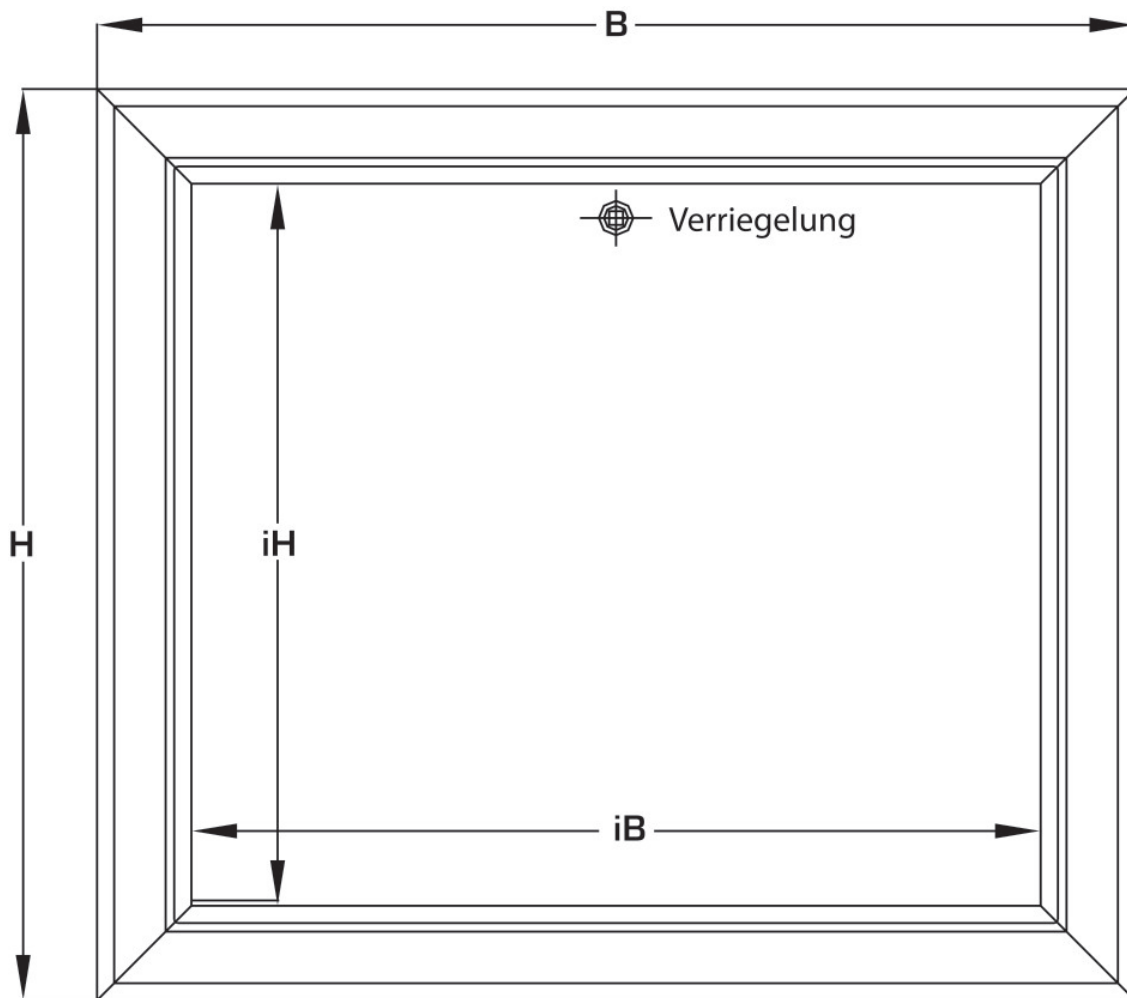

KELOX^{FB}

KM571 KELOX flush-mounted visible part 9-12 L:
910mm

9000750

Areas of application

?Sendzimir-galvanised lockable front door and frame, powder-coated, can be retrofitted with cylinder lock

Colour: White (RAL 9016)

Height: 530mm

Specifications

Article information

colour 9010

Product information

VPE1 1,00 KT1

VPE2 50,00 PAL

weight 7,700 KGM

text KELOX flush-mounted visible part

INTRNR 84818099

code KM571

Symbolgrafik UP-Sichtteil

Symbolgrafik Sichtblende

Art. No	label	t mm
9000750	9-12 L: 910mm	20

KE KELIT GmbH

A 4020 Linz, Ignaz-Mayer-Straße 17, Austria, Europe