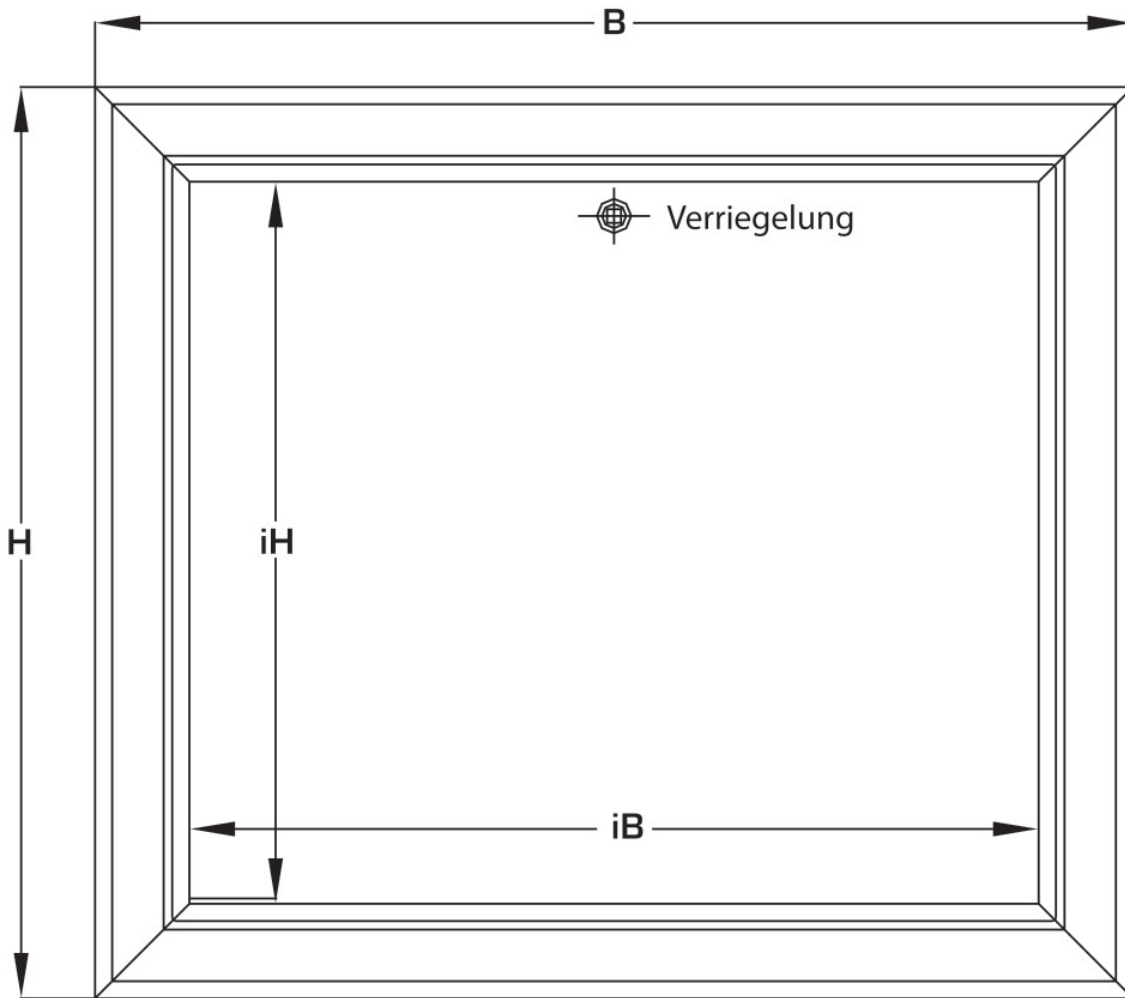

KELOX^{FB}

KM571 KELOX flush-mounted visible part 9-12 L:
910mm

9000750

Areas of application

?Sendzimir-galvanised lockable front door and frame, powder-coated, can be retrofitted with cylinder lock

Colour: White (RAL 9016)

Height: 530mm

Specifications

Article information

colour 9010

Product information

VPE1 1,00 KT1

VPE2 50,00 PAL

weight 7,700 KGM

text KELOX flush-mounted visible part

INTRNR 84818099

code KM571

Symbolgrafik UP-Sichtteil

Symbolgrafik Sichtblende

Art. No	label	t mm
9000750	9-12 L: 910mm	20

KE KELIT GmbH

A 4020 Linz, Ignaz-Mayer-Straße 17, Austria, Europe