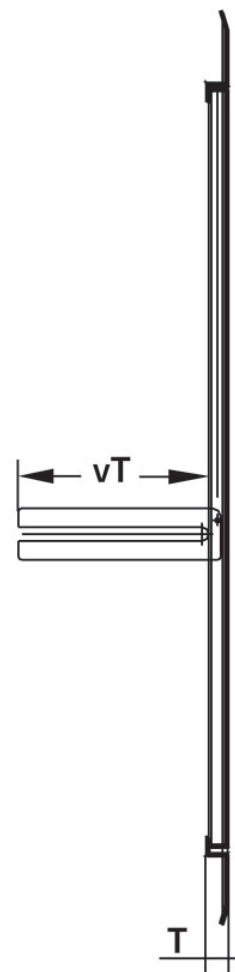

KELOX^{FB}

KM571 KELOX flush-mounted visible part 9-12 L:
910mm

9000750

Areas of application

?Sendzimir-galvanised lockable front door and frame, powder-coated, can be retrofitted with cylinder lock

Colour: White (RAL 9016)

Height: 530mm

Specifications

Article information

colour 9010

Product information

VPE1 1,00 KT1

VPE2 50,00 PAL

weight 7,700 KGM

text KELOX flush-mounted visible part

INTRNR 84818099

code KM571

Symbolgrafik UP-Sichtteil

Symbolgrafik Sichtblende

Art. No	label	t mm
9000750	9-12 L: 910mm	20

KE KELIT GmbH

A 4020 Linz, Ignaz-Mayer-Straße 17, Austria, Europe