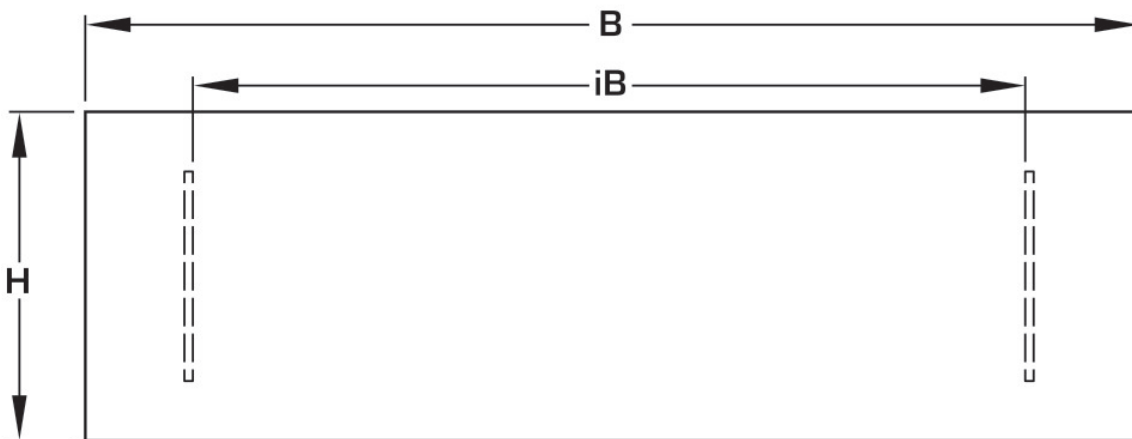

KELOX^{FB}

KM571 KELOX flush-mounted visible part 9-12 L:
910mm

9000750

Areas of application

?Sendzimir-galvanised lockable front door and frame, powder-coated, can be retrofitted with cylinder lock

Colour: White (RAL 9016)

Height: 530mm

Specifications

Article information

colour 9010

Product information

VPE1 1,00 KT1

VPE2 50,00 PAL

weight 7,700 KGM

text KELOX flush-mounted visible part

INTRNR 84818099

code KM571

Symbolgrafik UP-Sichtteil

Symbolgrafik Sichtblende

Art. No	label	t mm
9000750	9-12 L: 910mm	20

KE KELIT GmbH

A 4020 Linz, Ignaz-Mayer-Straße 17, Austria, Europe