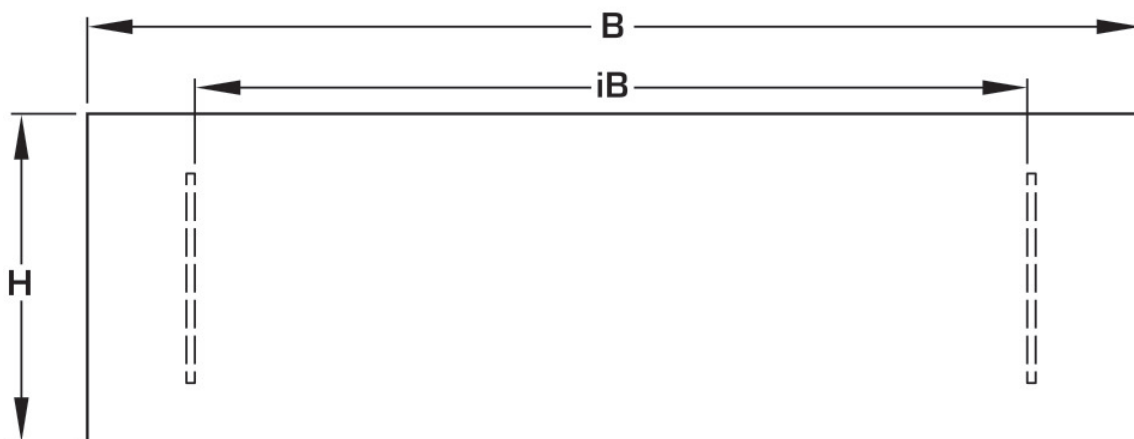

KELOX^{FB}

KM571 KELOX flush-mounted visible part 9-12 L:
910mm

9000750

Areas of application

?Sendzimir-galvanised lockable front door and frame, powder-coated, can be retrofitted with cylinder lock

Colour: White (RAL 9016)

Height: 530mm

Specifications

Article information

colour 9010

Product information

VPE1 1,00 KT1

VPE2 50,00 PAL

weight 7,700 KGM

text KELOX flush-mounted visible part

INTRNR 84818099

code KM571

Symbolgrafik UP-Sichtteil

Symbolgrafik Sichtblende

Art. No	label	t mm
9000750	9-12 L: 910mm	20

KE KELIT GmbH

A 4020 Linz, Ignaz-Mayer-Straße 17, Austria, Europe