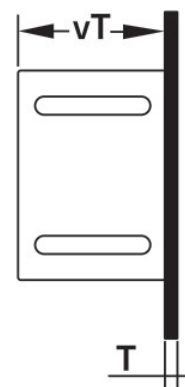

KELOX^{FB}

KM571 KELOX flush-mounted visible part 9-12 L:
910mm

9000750

Areas of application

?Sendzimir-galvanised lockable front door and frame, powder-coated, can be retrofitted with cylinder lock

Colour: White (RAL 9016)

Height: 530mm

Specifications

Article information

colour 9010

Product information

VPE1 1,00 KT1

VPE2 50,00 PAL

weight 7,700 KGM

text KELOX flush-mounted visible part

INTRNR 84818099

code KM571

Symbolgrafik UP-Sichtteil

Symbolgrafik Sichtblende

Art. No	label	t mm
9000750	9-12 L: 910mm	20

KE KELIT GmbH

A 4020 Linz, Ignaz-Mayer-Straße 17, Austria, Europe