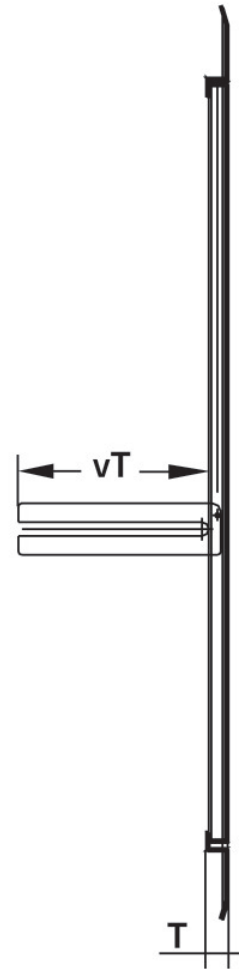

KELOX^{FB}

KM571 KELOX flush-mounted visible part 9-12 L:
910mm

9000750

Areas of application

?Sendzimir-galvanised lockable front door and frame, powder-coated, can be retrofitted with cylinder lock

Colour: White (RAL 9016)

Height: 530mm

Specifications

Article information

colour 9010

Product information

VPE1 1,00 KT1

VPE2 50,00 PAL

weight 7,700 KGM

text KELOX flush-mounted visible part

INTRNR 84818099

code KM571

Symbolgrafik UP-Sichtteil

Symbolgrafik Sichtblende

Art. No	label	t mm
9000750	9-12 L: 910mm	20

KE KELIT GmbH

A 4020 Linz, Ignaz-Mayer-Straße 17, Austria, Europe