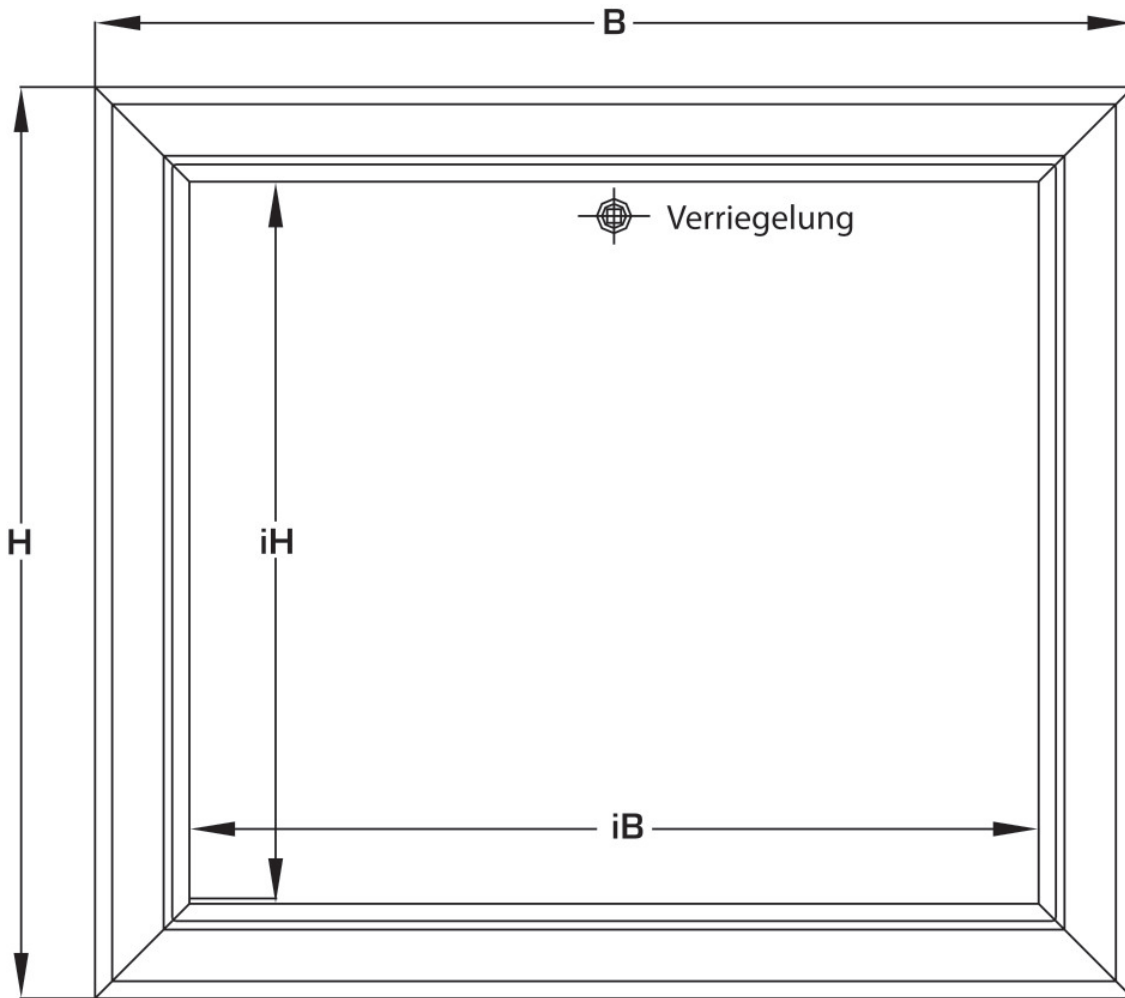

### Areas of application

?Sendzimir-galvanised lockable front door and frame, powder-coated, can be retrofitted with cylinder lock

Colour: White (RAL 9016)

Height: 530mm

## Product information

<b>VPE1</b>	1,00 KT1
<b>weight</b>	0,030 KGM
<b>text</b>	KELOX flush-mounted visible part
<b>INTRNR</b>	83014011
<b>code</b>	KM571

Symbolgrafik UP-Sichtteil

Symbolgrafik Sichtblende