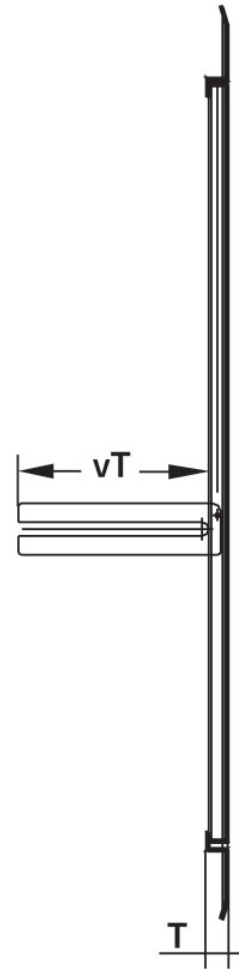

## KM571 KELOX flush-mounted visible part Cylinder lock

1001004

### Areas of application

?Sendzimir-galvanised lockable front door and frame, powder-coated, can be retrofitted with cylinder lock

Colour: White (RAL 9016)

Height: 530mm

## Product information

<b>VPE1</b>	1,00 KT1
<b>weight</b>	0,030 KGM
<b>text</b>	KELOX flush-mounted visible part
<b>INTRNR</b>	83014011
<b>code</b>	KM571

Symbolgrafik UP-Sichtteil

Symbolgrafik Sichtblende