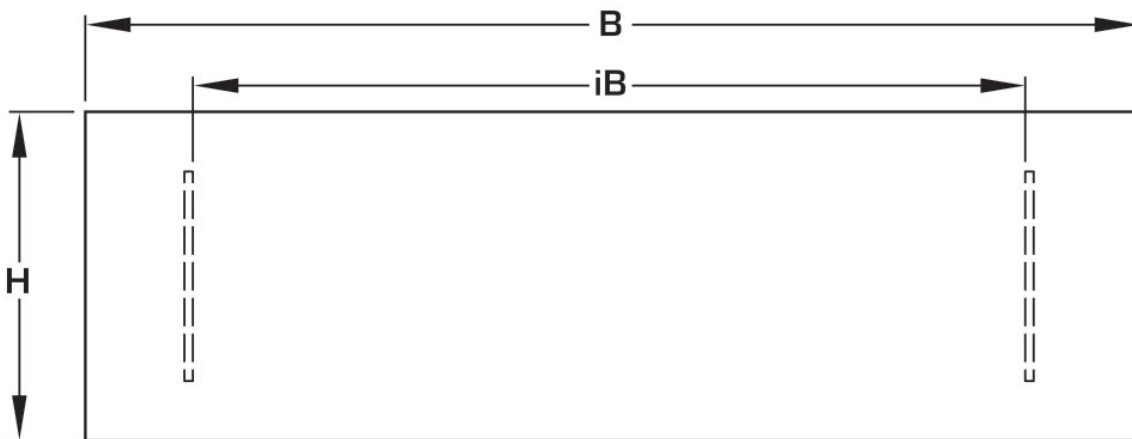

### Areas of application

?Sendzimir-galvanised lockable front door and frame, powder-coated, can be retrofitted with cylinder lock

Colour: White (RAL 9016)

Height: 530mm

## Product information

<b>VPE1</b>	1,00 KT1
<b>weight</b>	0,030 KGM
<b>text</b>	KELOX flush-mounted visible part
<b>INTRNR</b>	83014011
<b>code</b>	KM571

Symbolgrafik UP-Sichtteil

Symbolgrafik Sichtblende