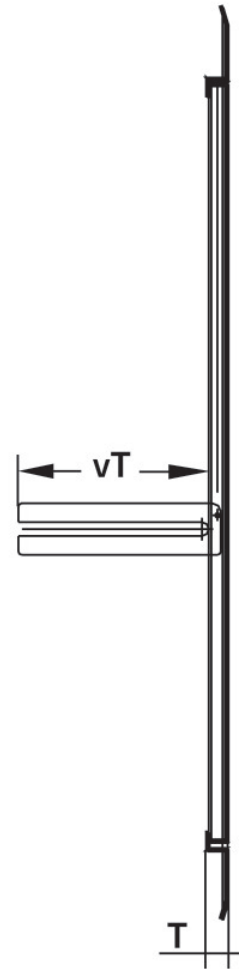

KELOX^{FB}

KM571 KELOX flush-mounted visible part Cylinder lock

1001004

Areas of application

?Sendzimir-galvanised lockable front door and frame, powder-coated, can be retrofitted with cylinder lock

Colour: White (RAL 9016)

Height: 530mm

Specifications

Product information

VPE1	1,00 KT1
weight	0,030 KGM
text	KELOX flush-mounted visible part
INTRNR	83014011
code	KM571

Symbolgrafik UP-Sichtteil

Symbolgrafik Sichtblende

Art. No	label
1001004	Cylinder lock