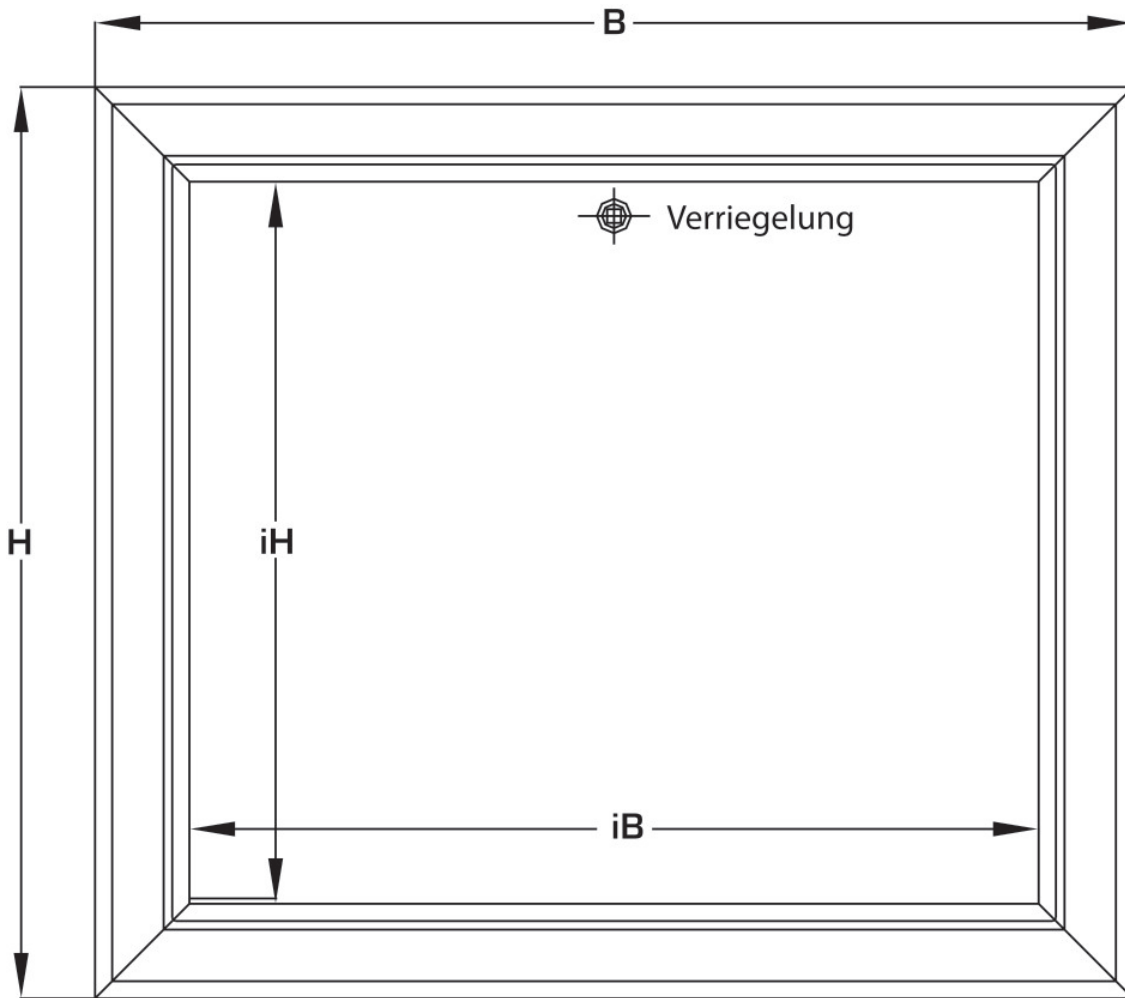

KELOX^{FB}

KM571 KELOX flush-mounted visible part Cylinder lock

1001004

Areas of application

?Sendzimir-galvanised lockable front door and frame, powder-coated, can be retrofitted with cylinder lock

Colour: White (RAL 9016)

Height: 530mm

Specifications

Product information

VPE1	1,00 KT1
weight	0,030 KGM
text	KELOX flush-mounted visible part
INTRNR	83014011
code	KM571

Symbolgrafik UP-Sichtteil

Symbolgrafik Sichtblende

Art. No	label
1001004	Cylinder lock