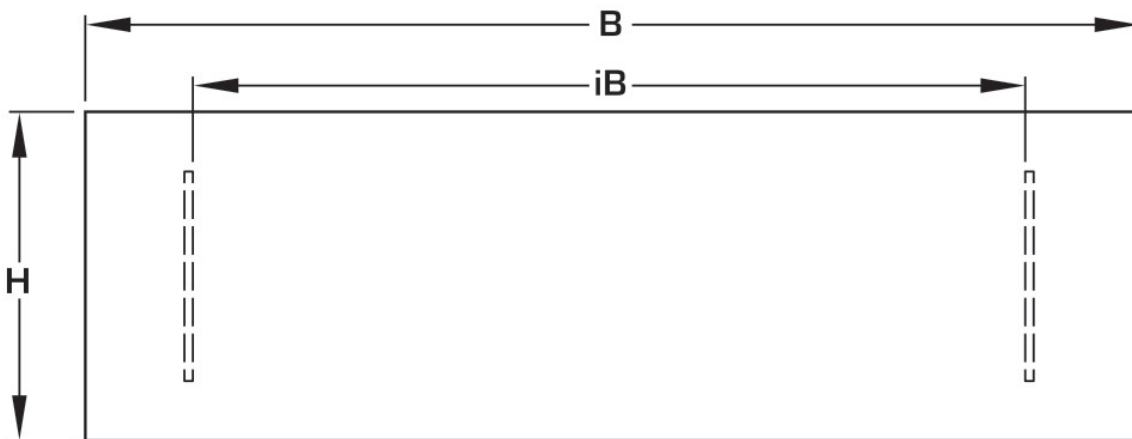

KELOX^{FB}

KM571 KELOX flush-mounted visible part Cylinder lock

1001004

Areas of application

?Sendzimir-galvanised lockable front door and frame, powder-coated, can be retrofitted with cylinder lock

Colour: White (RAL 9016)

Height: 530mm

Specifications

Product information

VPE1	1,00 KT1
weight	0,030 KGM
text	KELOX flush-mounted visible part
INTRNR	83014011
code	KM571

Symbolgrafik UP-Sichtteil

Symbolgrafik Sichtblende

Art. No	label
1001004	Cylinder lock