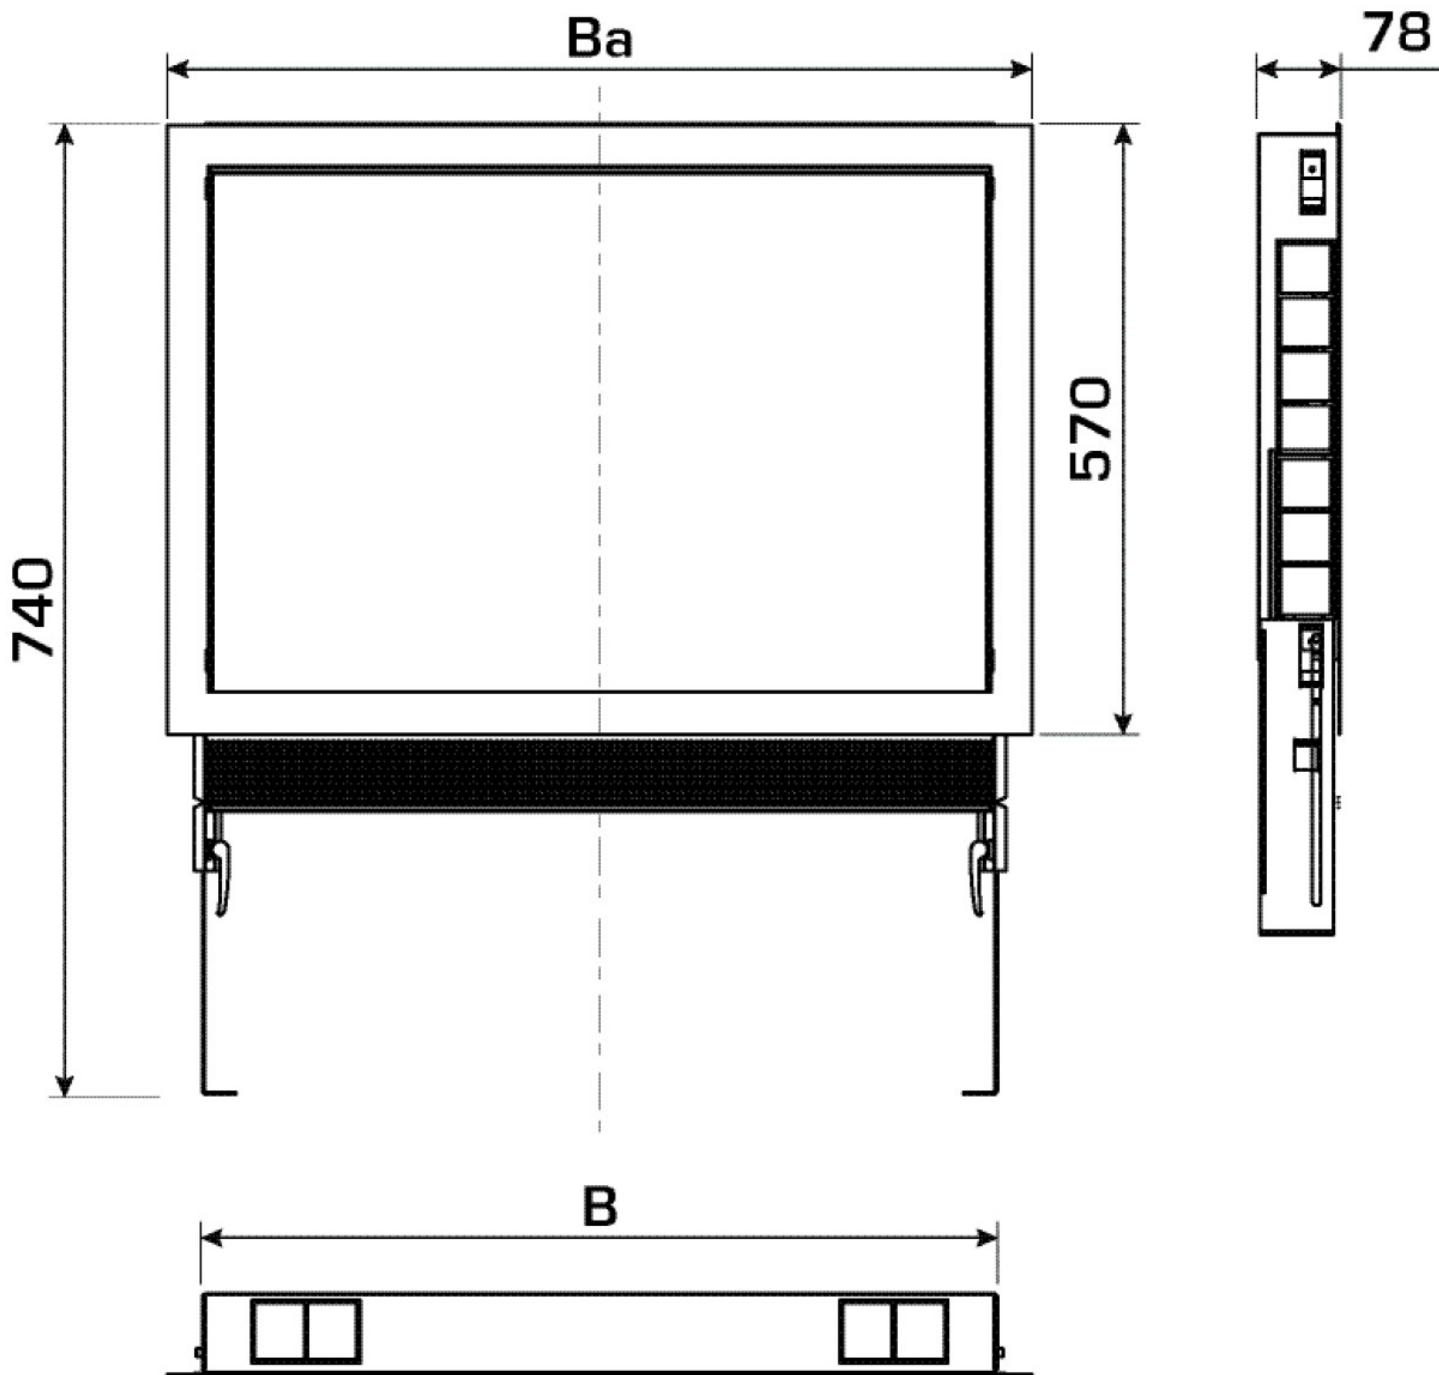

KELOX^{FB}

KM576 KELOX flush-mounted manifold cabinet
with metal cover 5-8 L: 750mm SET

9003300

Areas of application

?Galvanised universal sheet metal cabinet (1mm), can be connected from below or at the side, height-adjustable feet with special length up to 32cm raised floor, plaster trim element below cabinet, including plaster net and plaster protection for inside the cabinet protruding on the plaster trim element, including manifold brackets, galvanised lockable front doors and frame, powder-coated. Space for straight or 90° connection sets KM593E. Number of manifold outlets matched to KMU590E, KMP590E, KMP590Z and KMP590D FB stainless steel manifolds!

Colour: white (RAL 9016)

Cabinet depth: 75mm

Installation height: 630mm above finished floor

KE KELIT GmbH

A 4020 Linz, Ignaz-Mayer-Straße 17, Austria, Europe

PHONE +43 (0) 50 779 **E-MAIL** office@kekelit.com

www.kekelit.com

Specifications

Article information

colour 9016

Product information

VPE1 1,00 KT1

VPE2 10,00 PAL

weight 12,200 KGM

text KELOX flush-mounted manifold cabinet with metal cover

INTRNR 84818099

code KM576

Art. No	label	t mm
9003300	5-8 L: 750mm SET	78