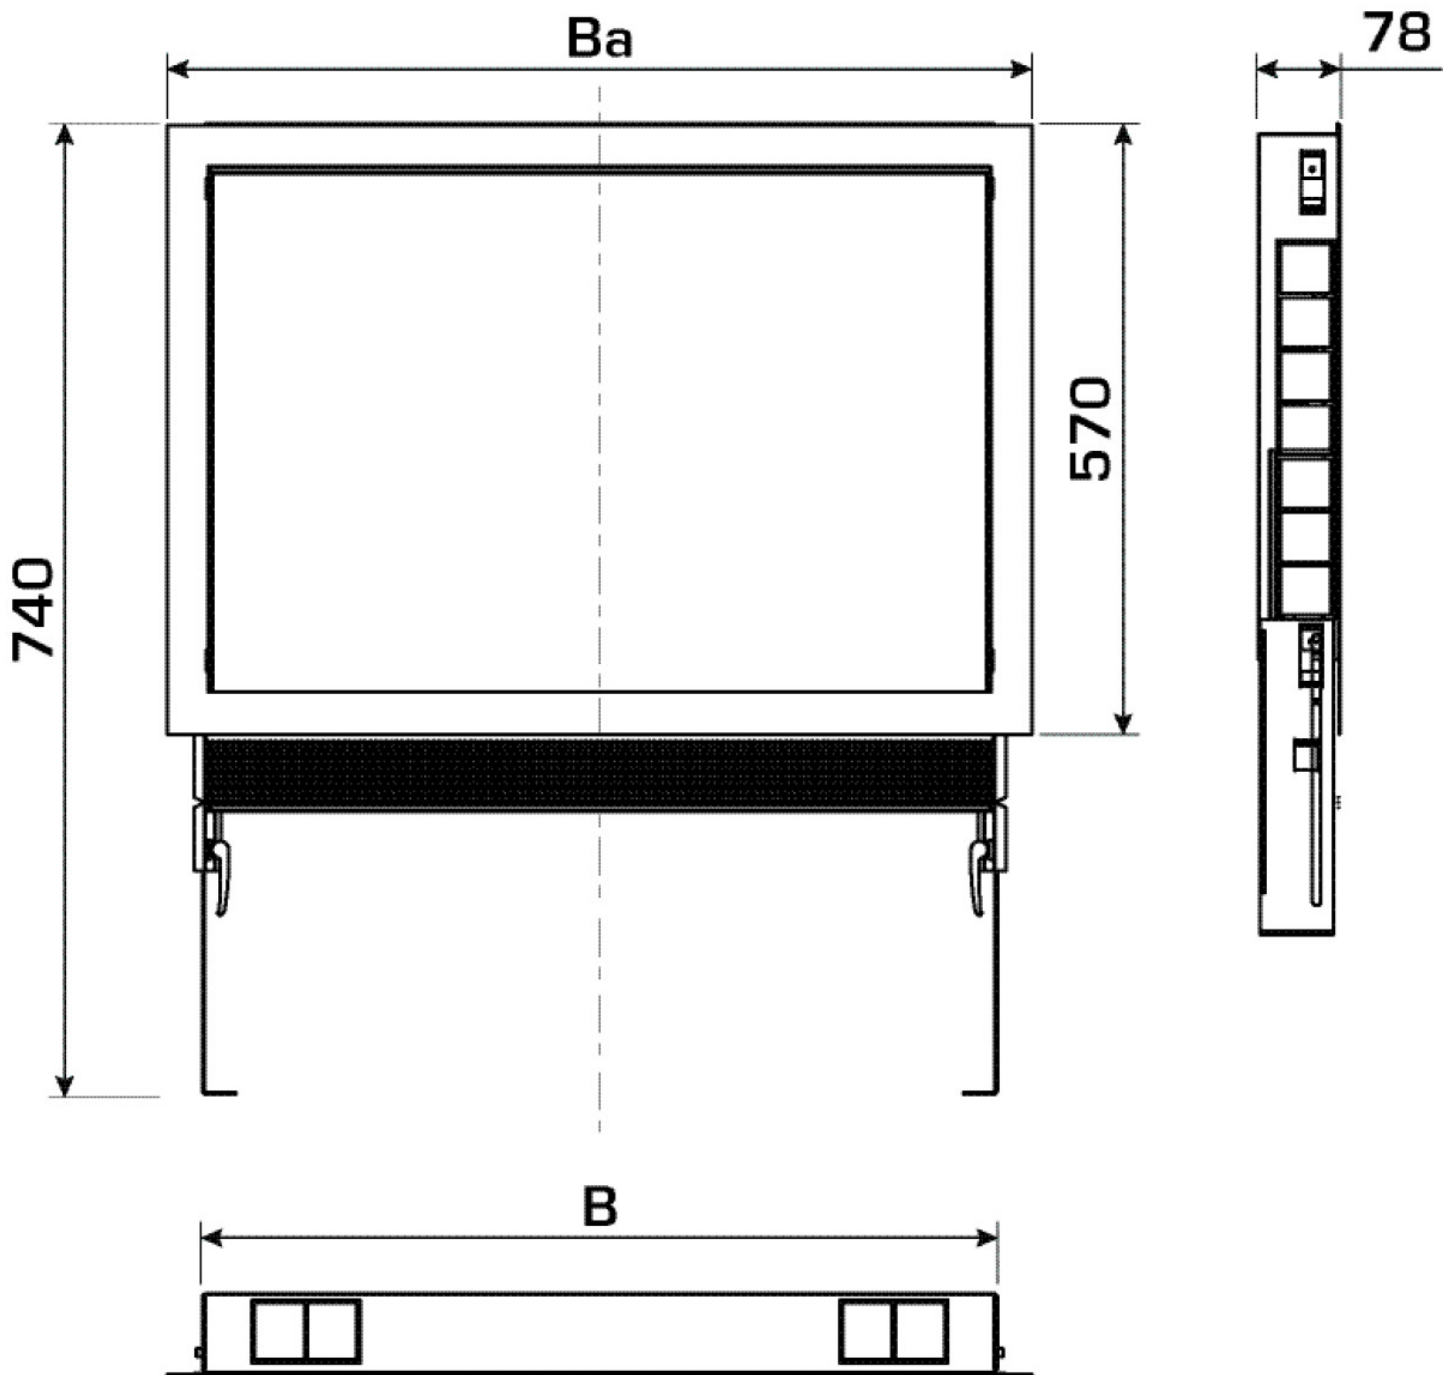

Art. No	label	t mm
9003500	13-15 L: 1350mm SET	78