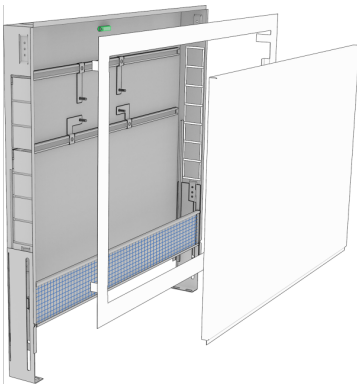

# KELOX<sup>FB</sup>

KM576 KELOX flush-mounted manifold cabinet  
with metal cover 13-15 L: 1350mm SET

9003500

## Areas of application

?Galvanised universal sheet metal cabinet (1mm), can be connected from below or at the side, height-adjustable feet with special length up to 32cm raised floor, plaster trim element below cabinet, including plaster net and plaster protection for inside the cabinet protruding on the plaster trim element, including manifold brackets, galvanised lockable front doors and frame, powder-coated. Space for straight or 90° connection sets KM593E. Number of manifold outlets matched to KMU590E, KMP590E, KMP590Z and KMP590D FB stainless steel manifolds!

Colour: white (RAL 9016)

Cabinet depth: 75mm

Installation height: 630mm above finished floor

**KE KELIT GmbH**

A 4020 Linz, Ignaz-Mayer-Straße 17, Austria, Europe

**PHONE** +43 (0) 50 779 **E-MAIL** [office@kekelit.com](mailto:office@kekelit.com)