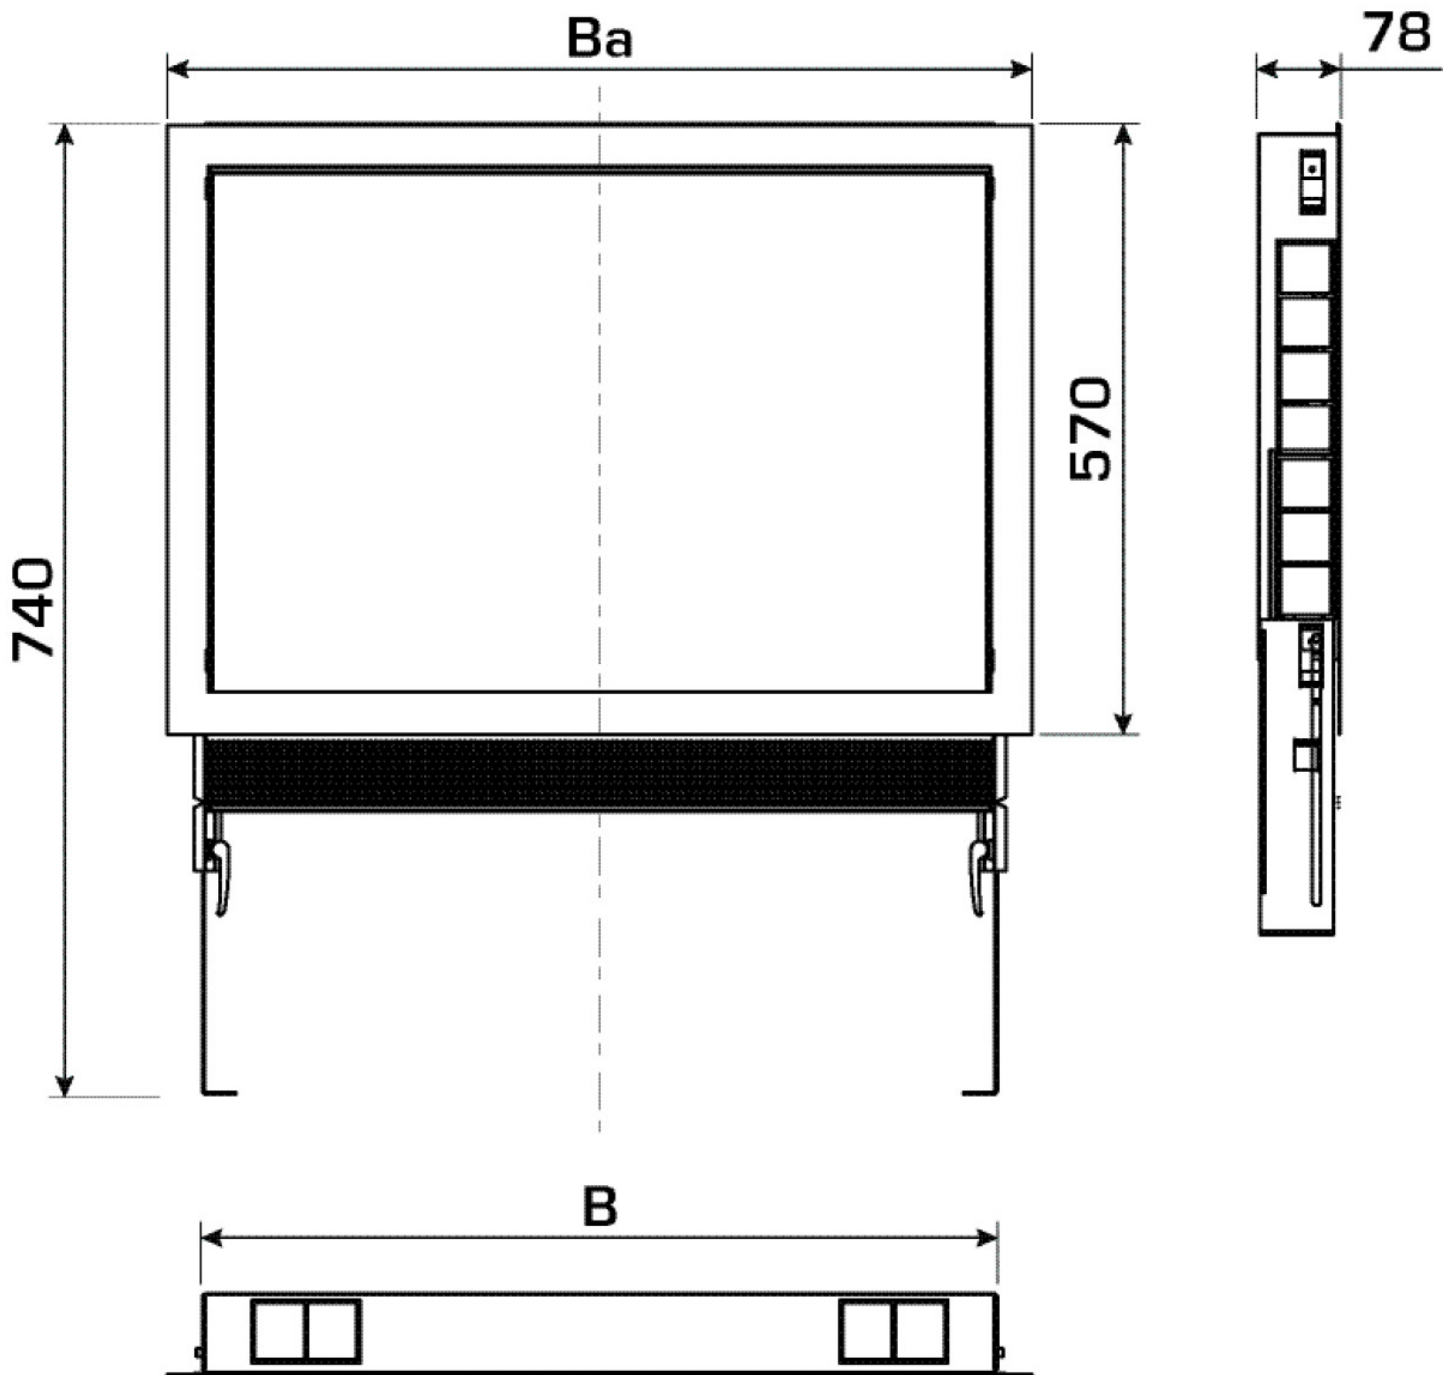

Space for straight or 90° connection sets KM593E as well as KM591E elbow. Number of manifold outlets matched to KMU590E, KMP590E, KMP590Z and KMP590D FB manifolds!

Colour: white (RAL 9016)

Cabinet depth: 75mm

## Product information

**VPE1** 1,00 KT1

**VPE2** 10,00 PAL

**weight** 19,700 KGM

**text** KELOX UP manifold cabinet with metal cover

**INTRNR** 84818099

**code** KM576

Art. No	label	t mm
9003500	13-15 L: 1350mm SET	78