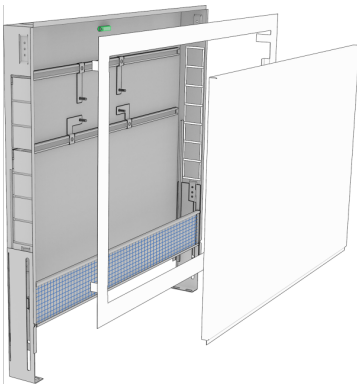

## KM576 KELOX UP manifold cabinet with metal cover 13-15 L: 1350mm SET

9003500

### Areas of application

Galvanised universal steel housing (1mm); can be connected from below or at the side, height-adjustable with special length up to 32cm raised floor, plaster trim element below cabinet, including plaster net and plaster protection for inside the cabinet protruding on the plaster trim element, including manifold brackets, galvanised lockable front doors and frame, powder-coated.

Space for straight or 90° connection sets KM593E as well as KM591E elbow. Number of manifold outlets matched to KMU590E, KMP590E, KMP590Z and KMP590D FB manifolds!

Colour: white (RAL 9016)

Cabinet depth: 75mm