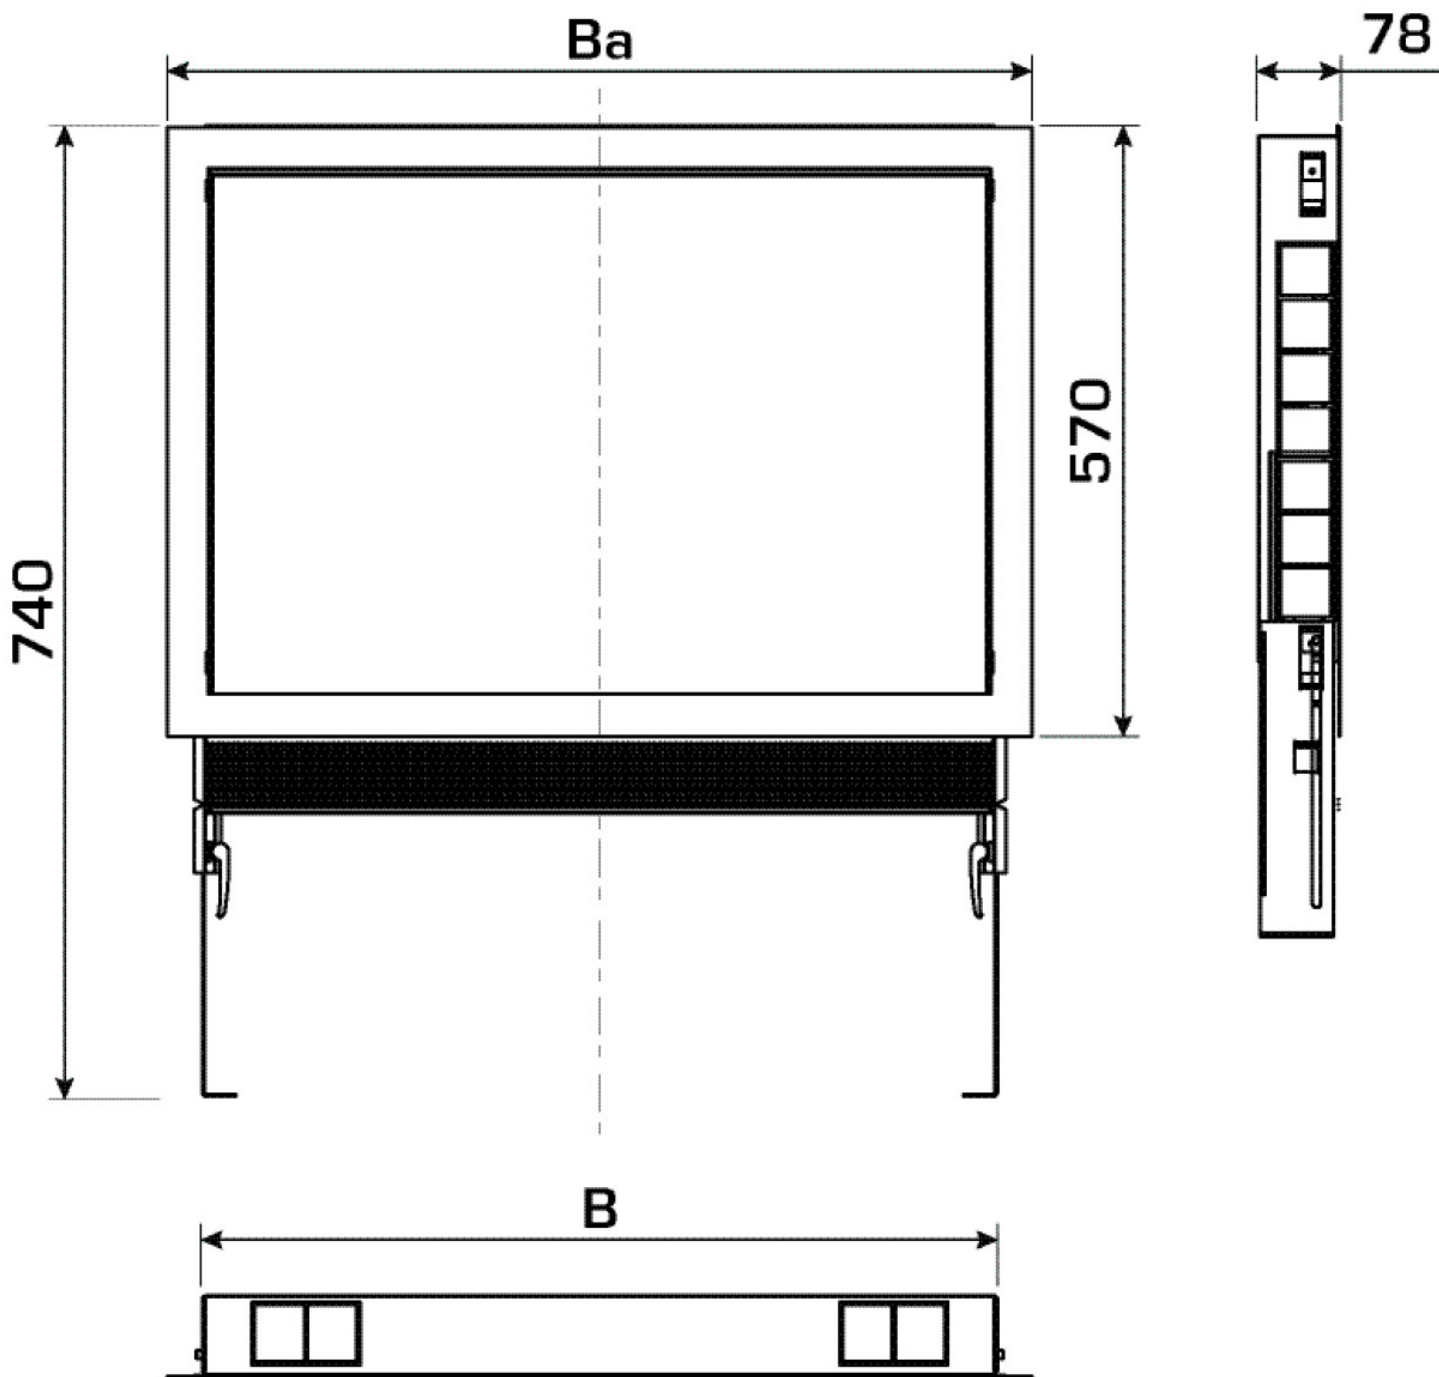

# KELOX<sub>FB</sub>

KM576SB KELOX manifold cabinet modesty panel for plaster trim 1-4/70

9003220

## Areas of application

Optional modesty panel in white for KM576 KELOX distribution cabinet with metal cover as replace for the plaster trim element for retrofitting, height 85mm

## Article information

**colour** 9010

## Product information

**VPE1** 1,00 KT1

**weight** 1,100 KGM

**text** KELOX manifold cabinet modesty panel for plaster trim

**INTRNR** 84818099

**code** KM576SB

Art. No	label
9003220	1-4/70