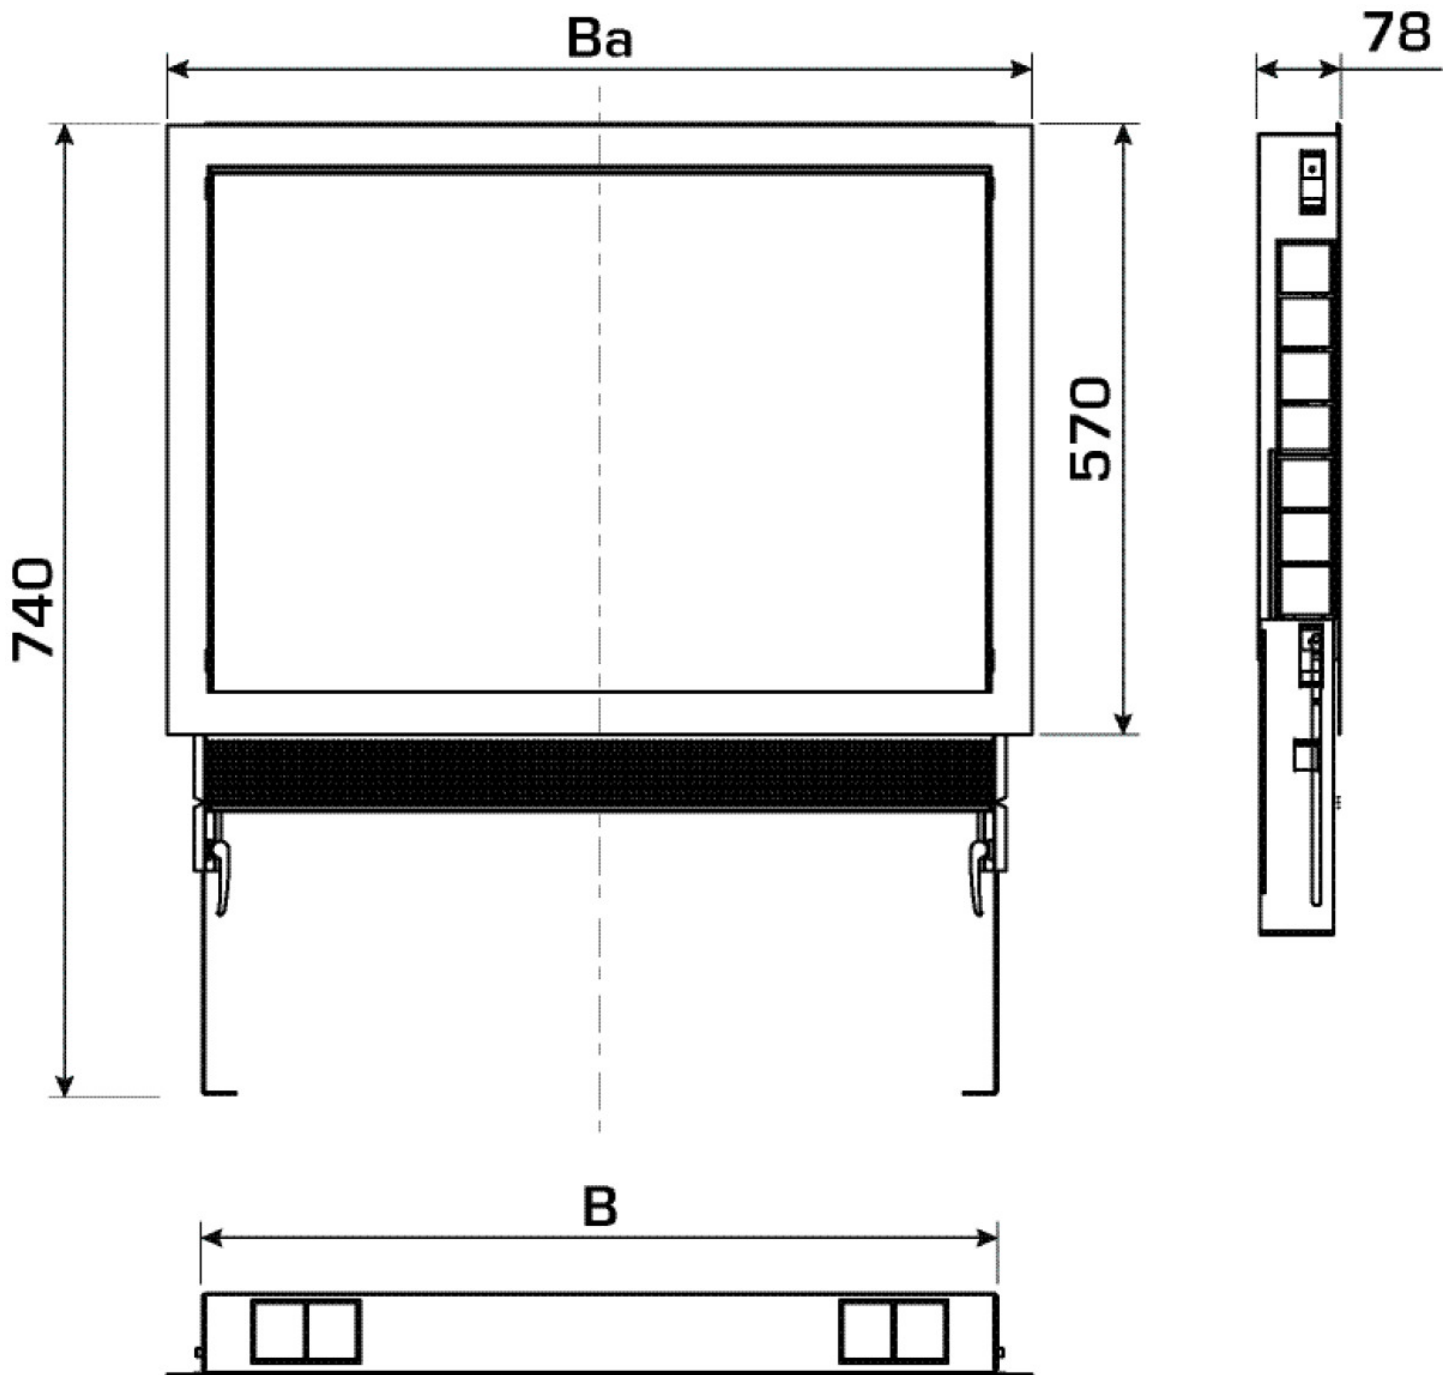

KELOX_{FB}

KM576SB KELOX manifold cabinet modesty panel for plaster trim 9-12/70

9003420

Areas of application

Optional modesty panel in white for KM576 KELOX distribution cabinet with metal cover as replace for the plaster trim element for retrofitting, height 85mm

Specifications

Article information

colour 9010

Product information

VPE1 1,00 KT1

weight 1,900 KGM

text KELOX manifold cabinet modesty panel for plaster trim

INTRNR 84818099

code KM576SB

| Art. No | label |
|---------|---------|
| 9003420 | 9-12/70 |