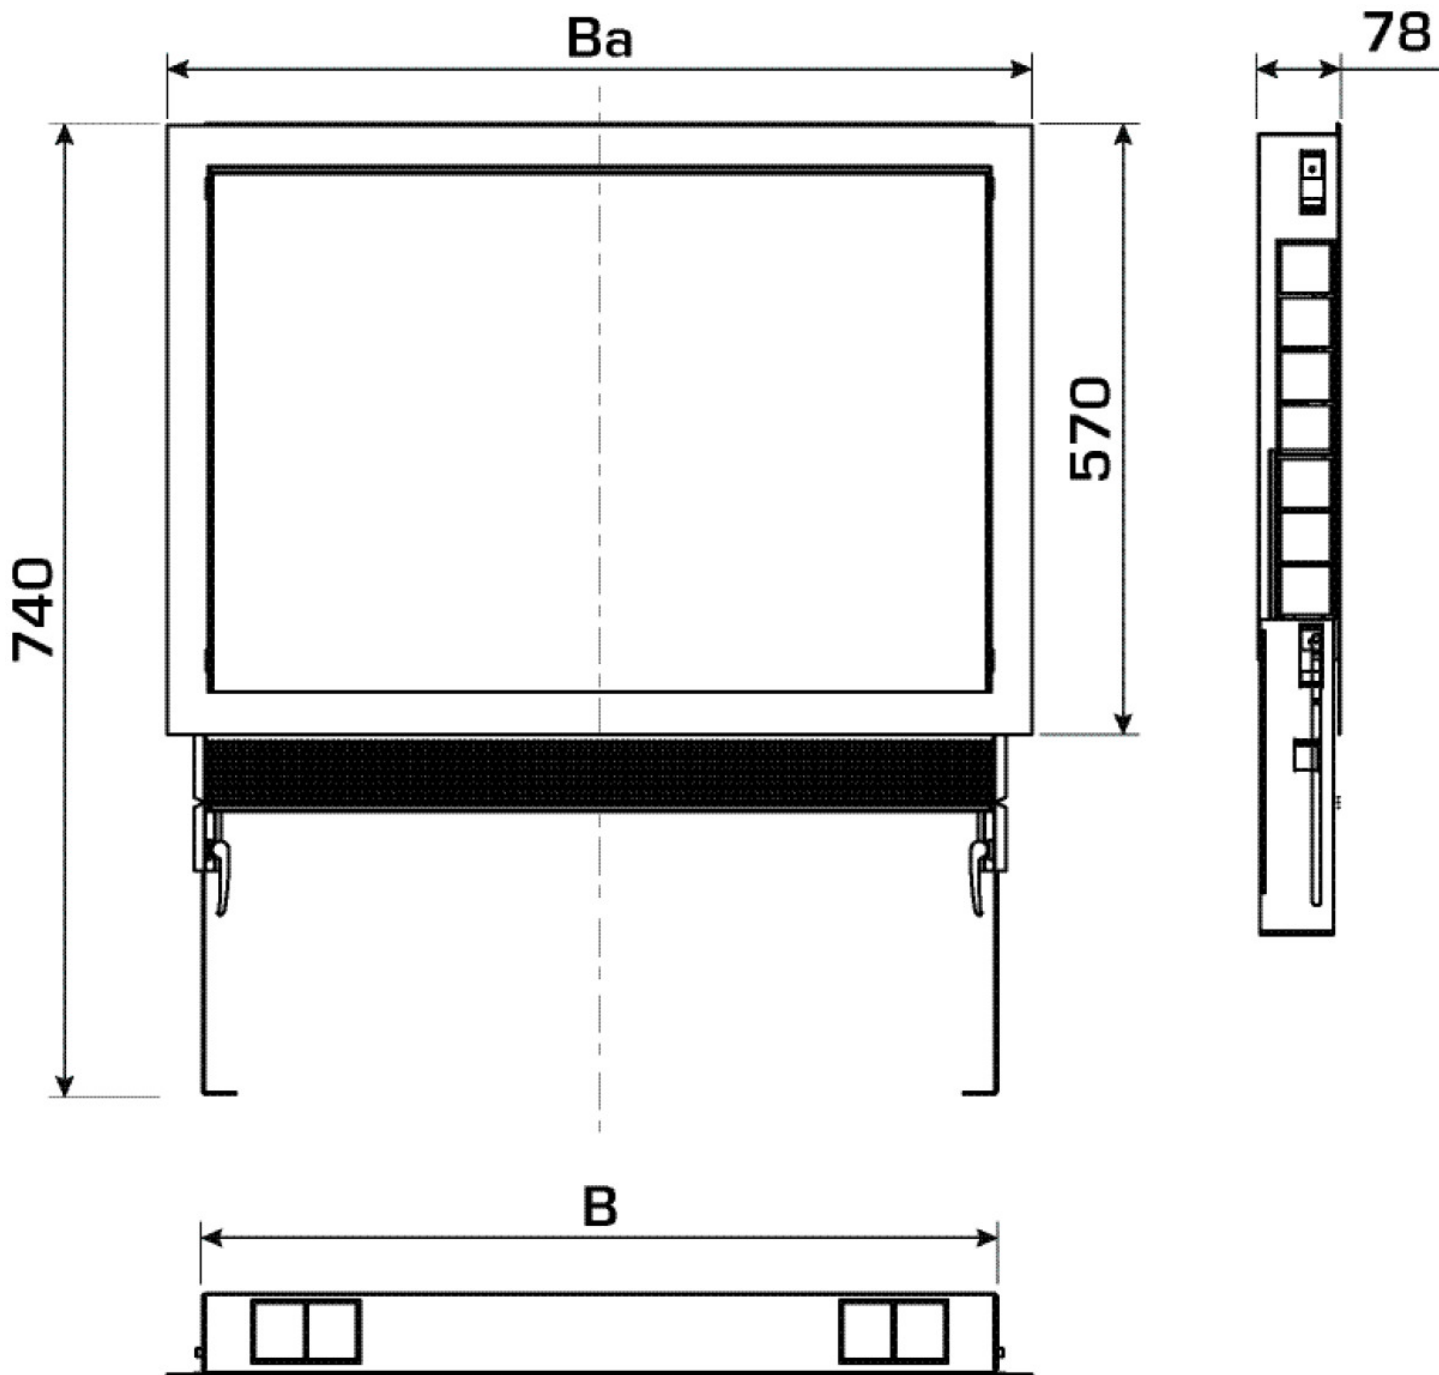

KELOX^{FB}

KM576SB KELOX manifold cabinet modesty panel for plaster trim 13-15/70

9003520

Areas of application

Optional modesty panel in white for KM576 KELOX distribution cabinet with metal cover as replace for the plaster trim element for retrofitting, height 85mm

Specifications

Article information

colour 9010

Product information

VPE1 1,00 KT1

weight 2,300 KGM

text KELOX manifold cabinet modesty panel for plaster trim

INTRNR 84818099

code KM576SB

Art. No	label
9003520	13-15/70