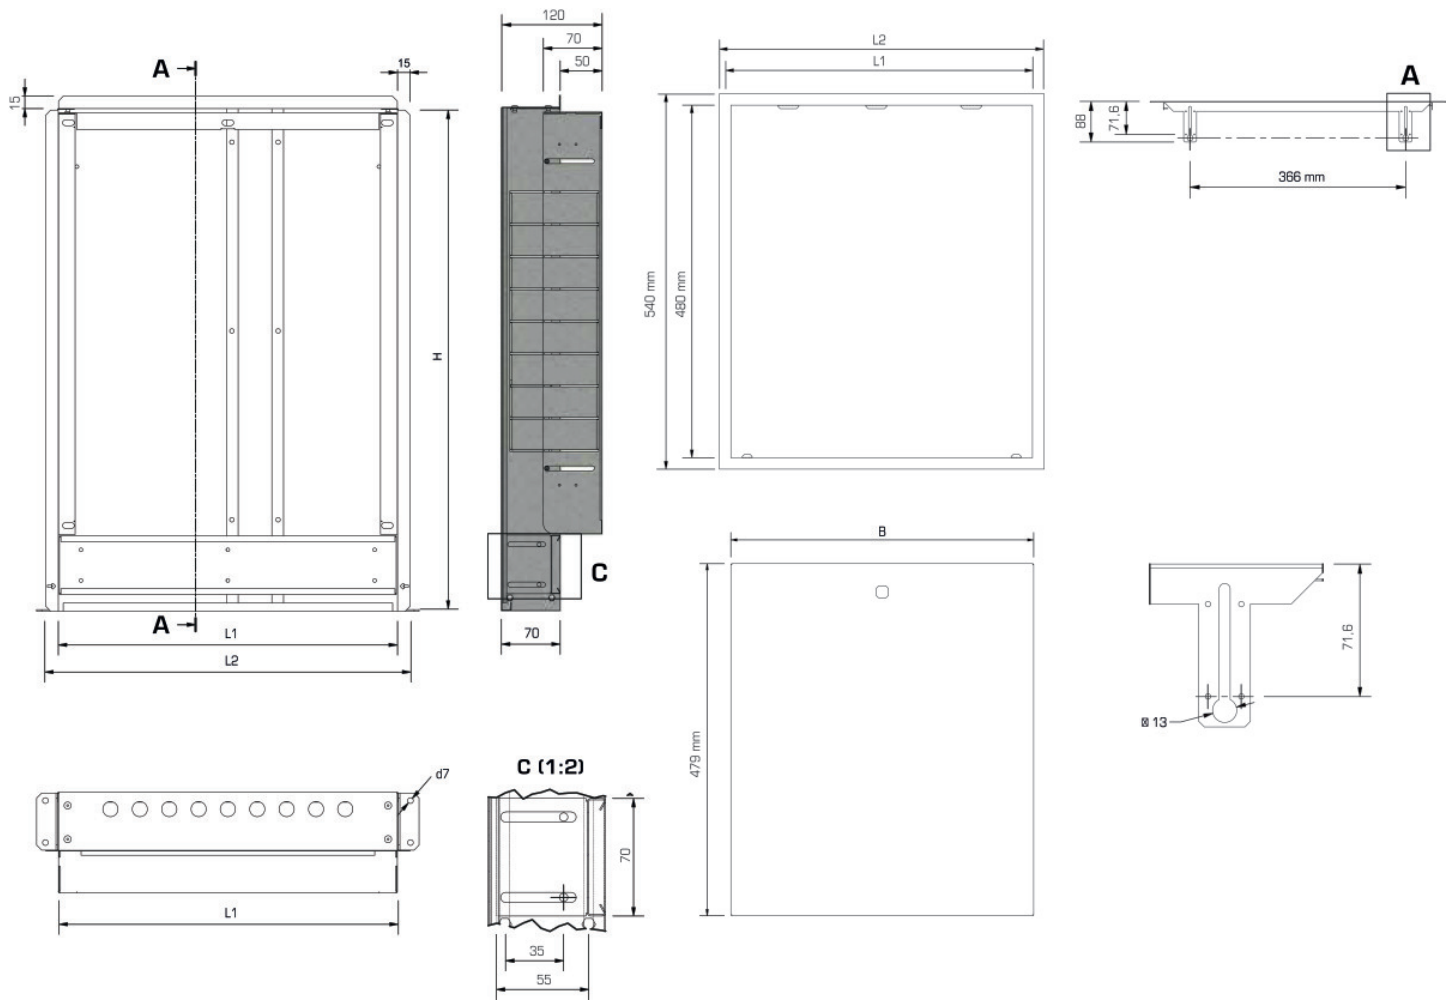

KELOX^{FB}

KM577 KELOX flush-mounted manifold cabinet with metal cover 1-2 L: 400mm SET

9001530

Areas of application

Galvanised universal steel housing with telescopic pull-out frame; can be connected from below or at the side; height-adjustable feet; plaster trim element below cabinet, including plaster net and plaster protection for inside the cabinet protruding by 60mm on the plaster trim element; including manifold brackets, galvanised lockable front doors and frame, powder-coated, cylinder lock can be retrofitted. Space for straight or 90° connection sets KM593E as well as KM591E 90° elbow taken into account. Number of manifold outlets matched to KMU590E KMP590E KELOX-ULTRAX FB stainless steel manifolds!

Colour: white (RAL 9010)

Cabinet depth: 70 - 120mm

KE KELIT GmbH

A 4020 Linz, Ignaz-Mayer-Straße 17, Austria, Europe

PHONE +43 (0) 50 779 E-MAIL office@kekelit.com

www.kekelit.com

Installation height: 600mm above finished floor

Height: 90mm

KE KELIT GmbH

A 4020 Linz, Ignaz-Mayer-Straße 17, Austria, Europe

PHONE +43 (0) 50 779 **E-MAIL** office@kekelit.com

www.kekelit.com

Specifications

Article information

colour 9010

Product information

VPE1 1,00 KT1

weight 6,000 KGM

text KELOX flush-mounted manifold cabinet with metal cover

INTRNR 84818099

code KM577

Art. No	label	t mm
9001530	1-2 L: 400mm SET	120