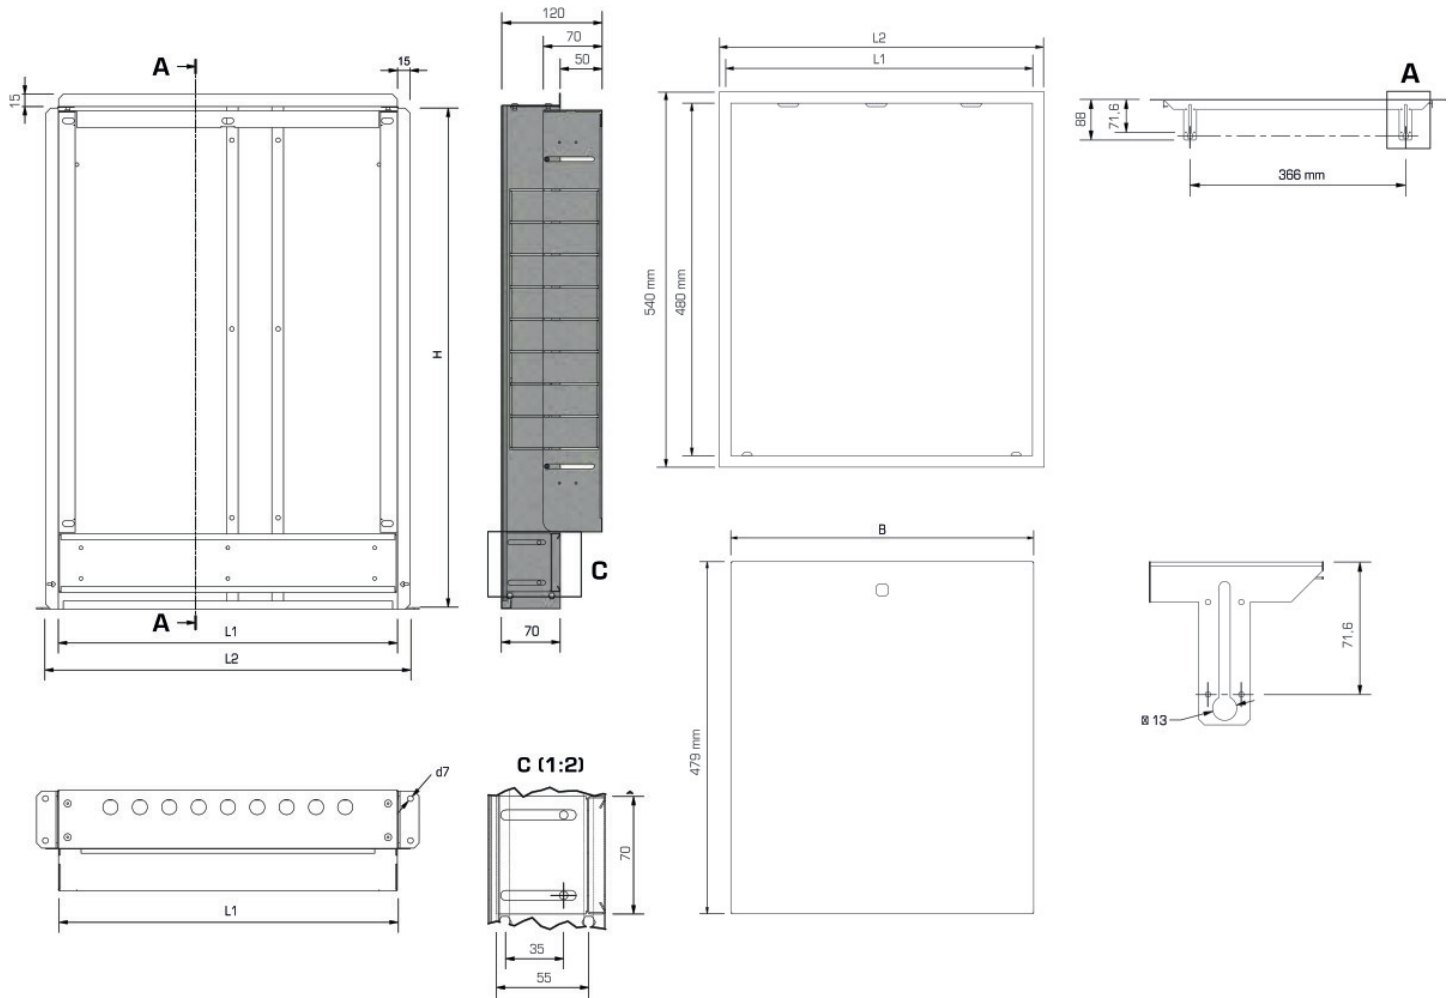

KELOX^{FB}

KM577 KELOX flush-mounted manifold cabinet with metal cover 7-9 L: 800mm SET

9001730

Areas of application

Galvanised universal steel housing with telescopic pull-out frame; can be connected from below or at the side; height-adjustable feet; plaster trim element below cabinet, including plaster net and plaster protection for inside the cabinet protruding by 60mm on the plaster trim element; including manifold brackets, galvanised lockable front doors and frame, powder-coated, cylinder lock can be retrofitted. Space for straight or 90° connection sets KM593E as well as KM591E 90° elbow taken into account. Number of manifold outlets matched to KMU590E KMP590E KELOX-ULTRAX FB stainless steel manifolds!

Colour: white (RAL 9010)

Cabinet depth: 70 - 120mm

KE KELIT GmbH

A 4020 Linz, Ignaz-Mayer-Straße 17, Austria, Europe

PHONE +43 (0) 50 779 E-MAIL office@kekelit.com

www.kekelit.com

Installation height: 600mm above finished floor

Height: 90mm

KE KELIT GmbH

A 4020 Linz, Ignaz-Mayer-Straße 17, Austria, Europe

PHONE +43 (0) 50 779 **E-MAIL** office@kekelit.com

www.kekelit.com

Specifications

Article information

colour 9010

Product information

VPE1 1,00 KT1

weight 10,500 KGM

text KELOX flush-mounted manifold cabinet with metal cover

INTRNR 84818099

code KM577

Art. No	label	t mm
9001730	7-9 L: 800mm SET	120